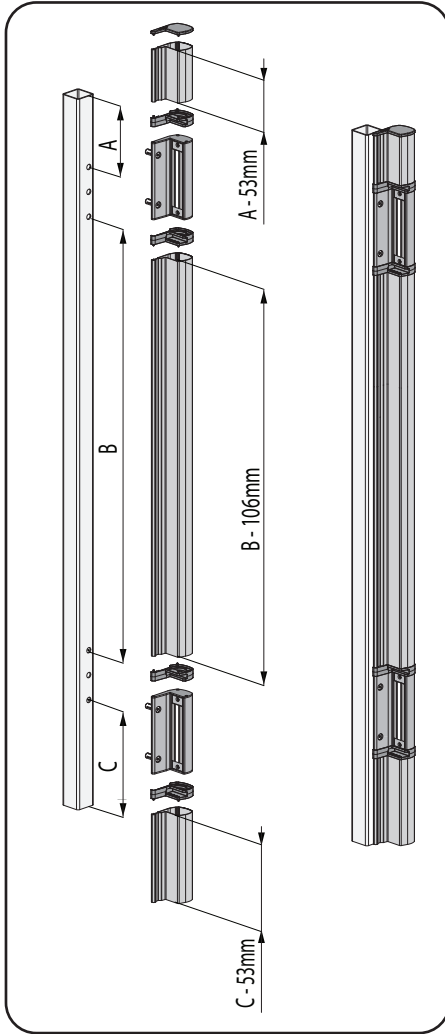

N-LINE-MAG-3000

① Dimensions

② Mounting situations

N-LINE-MAG-3000 & MAG3000
300 kg (3000N) situation

N-LINE-MAG-3000 & 2x MAGMAG3000
600 kg (6000N) situation

③ Profile preparation

④ Fixation

LOCINOX Doc. Nr.: **MANU-000433**
 Let's make it better together