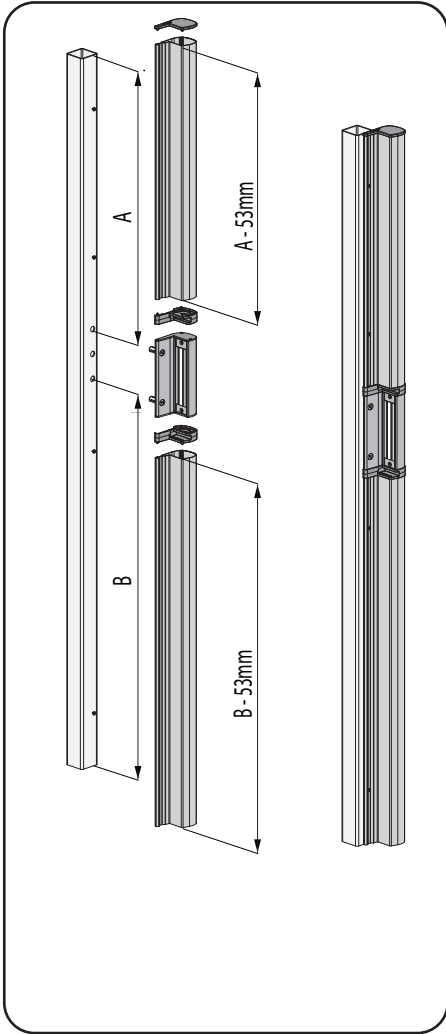

N-LINE-MAG-3000

① Dimensions

② Mounting situations

N-LINE-MAG-3000 & MAG3000
300 kg (3000N) situation

N-LINE-MAG-3000 & 2x MAGMAG3000
600 kg (6000N) situation

③ Profile preparation

④ Fixation

LOCINOX Doc. Nr.: **MANU-000433**
 Let's make it better together