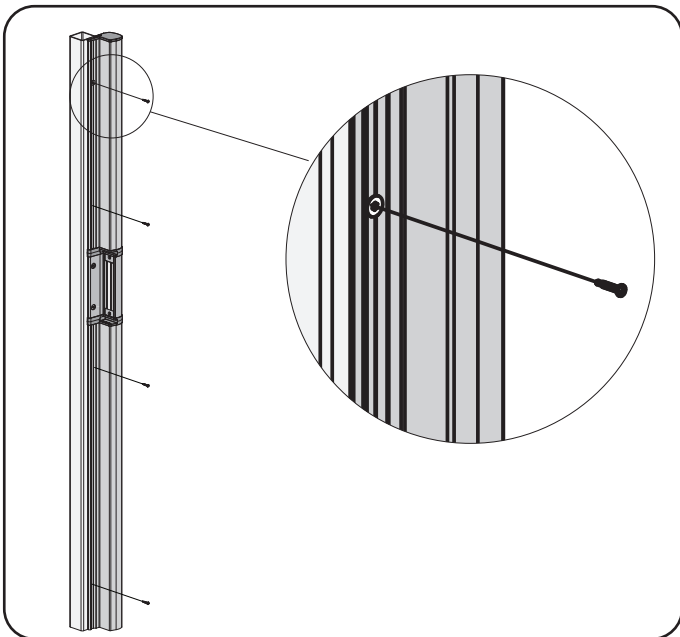

N-LINE-MAG-3000

① Dimensions

② Mounting situations

N-LINE-MAG-3000 & MAG3000
300 kg (3000N) situation

N-LINE-MAG-3000 & 2x MAGMAG3000
600 kg (6000N) situation

③ Profile preparation

④ Fixation

LOCINOX Doc. Nr.: **MANU-000433**
 Let's make it better together