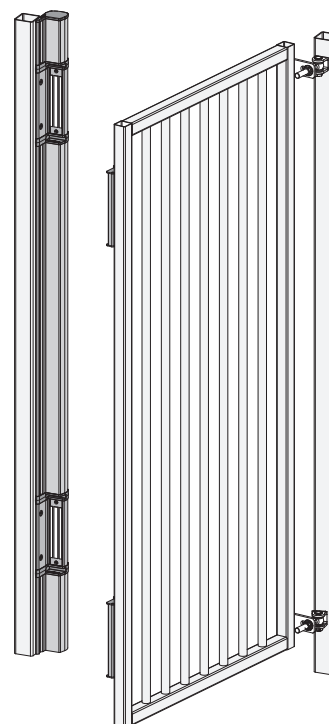

N-LINE-MAG-3000

① Dimensions

② Mounting situations

N-LINE-MAG-3000 & MAG3000
300 kg (3000N) situation

N-LINE-MAG-3000 & 2x MAGMAG3000
600 kg (6000N) situation

③ Profile preparation

④ Fixation

LOCINOX Doc. Nr.: **MANU-000433**
 Let's make it better together