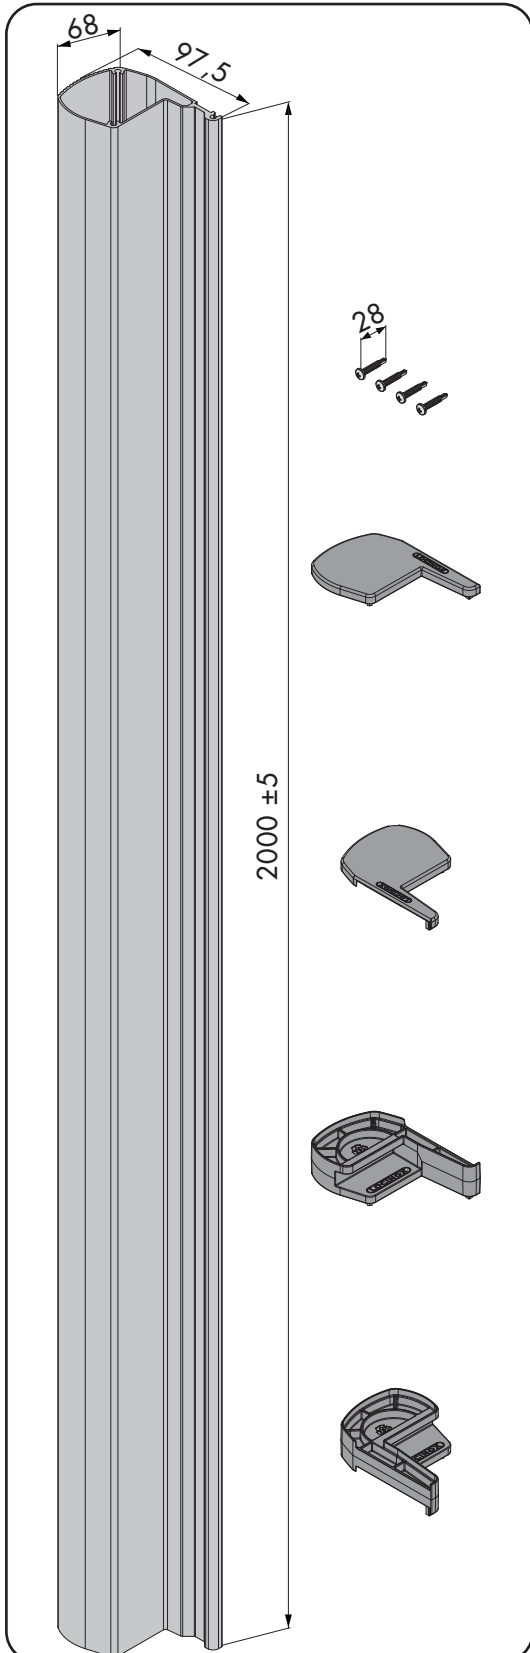

N-LINE-MAG-3000

① Dimensions

② Mounting situations

N-LINE-MAG-3000 & MAG3000
300 kg (3000N) situation

N-LINE-MAG-3000 & 2x MAGMAG3000
600 kg (6000N) situation

③ Profile preparation

④ Fixation

LOCINOX Doc. Nr.: **MANU-000433**
 Let's make it better together