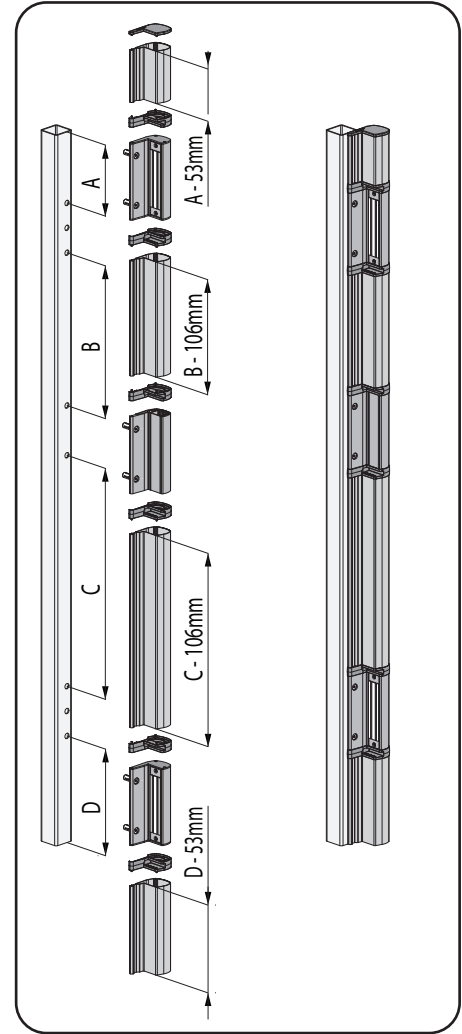

N-LINE-MAG-3000

① Dimensions

② Mounting situations

N-LINE-MAG-3000 & MAG3000
300 kg (3000N) situation

N-LINE-MAG-3000 & 2x MAGMAG3000
600 kg (6000N) situation

③ Profile preparation

④ Fixation

LOCINOX Doc. Nr.: **MANU-000433**
 Let's make it better together