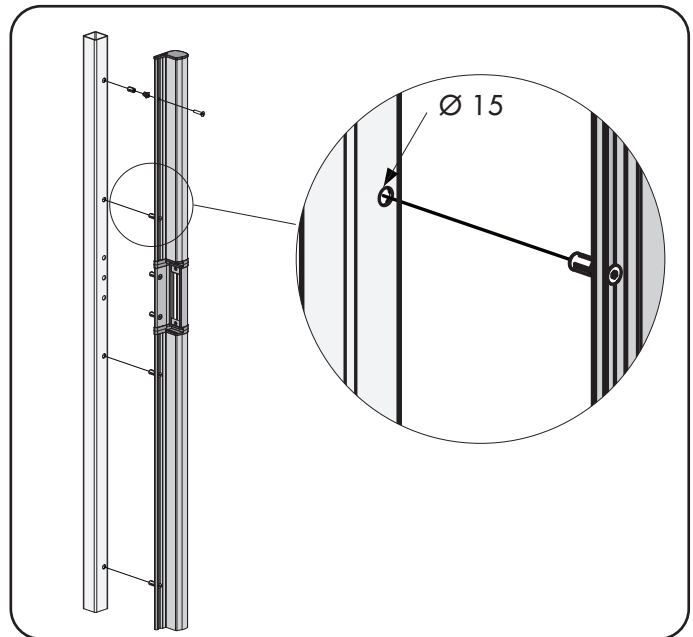

N-LINE-MAG-3000

① Dimensions

② Mounting situations

N-LINE-MAG-3000 & MAG3000
300 kg (3000N) situation

N-LINE-MAG-3000 & 2x MAGMAG3000
600 kg (6000N) situation

③ Profile preparation

④ Fixation

LOCINOX Doc. Nr.: **MANU-000433**
 Let's make it better together