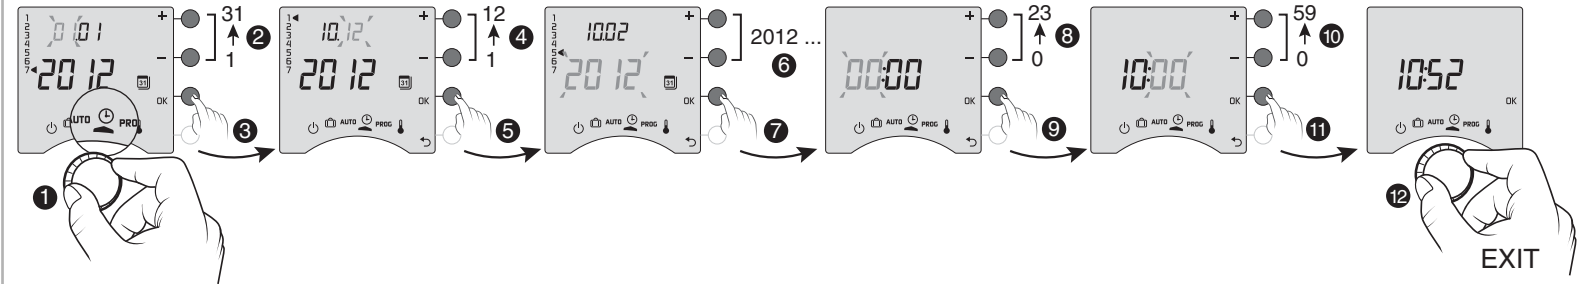

AUTO

i

31 / ⌚

⌚

☀️

Important product information (4)

2004/108/CE - 2006/95/CE

PROG