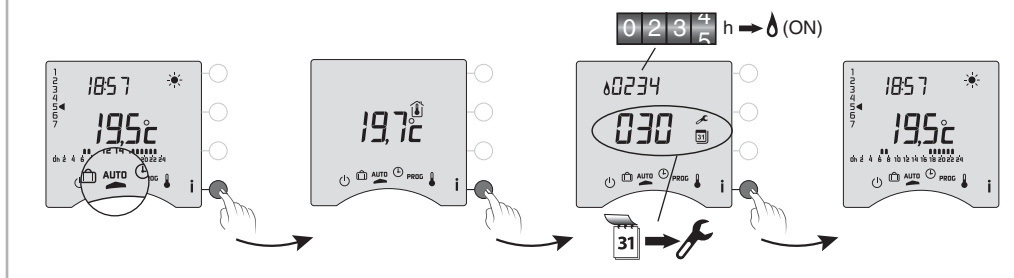

AUTO

i

31 / ⌚

⌚

☀️

Important product information (4)

2004/108/CE - 2006/95/CE

PROG