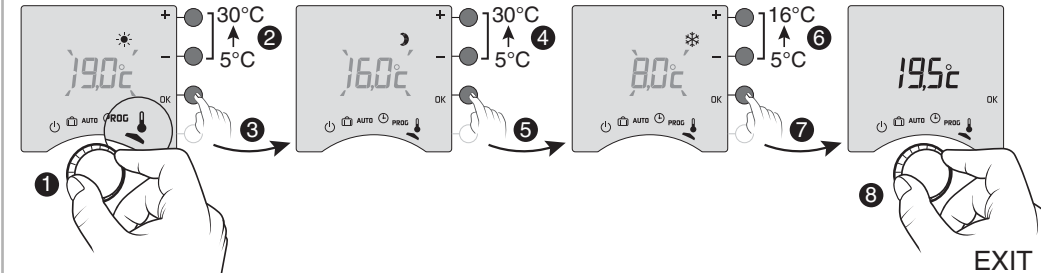

AUTO

i

31 / ⌚

⌚

☀️

Important product information (4)

2004/108/CE - 2006/95/CE

PROG