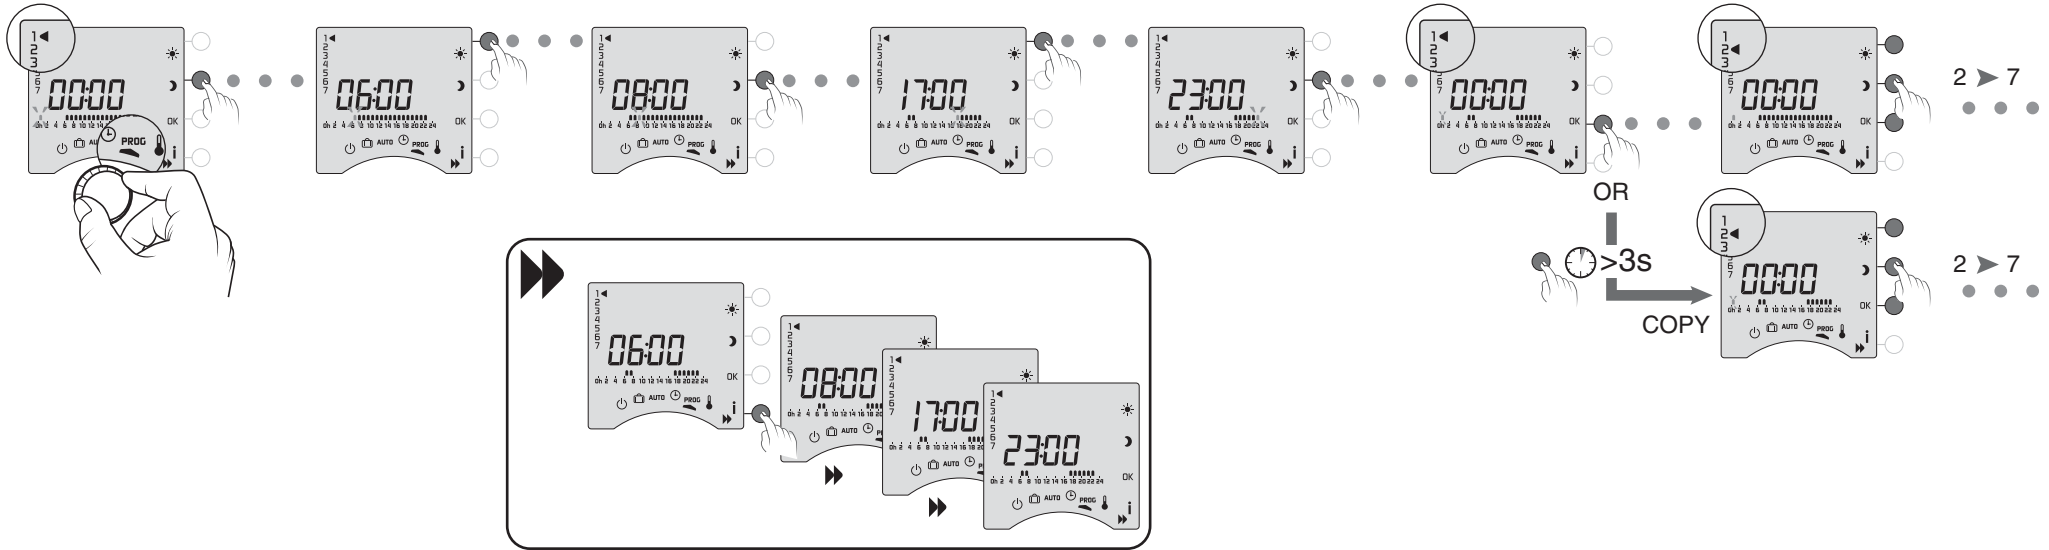

AUTO

i

31 / ⌚

⌚

☀️

Important product information (4)

2004/108/CE - 2006/95/CE

PROG

0h 6h 8h 17h 23h 24h

V	10	↑
S	11	
D	12	
L	13	
M	14	↓
M	15	
J	16	
V	17	
S	18	↑
D	19	