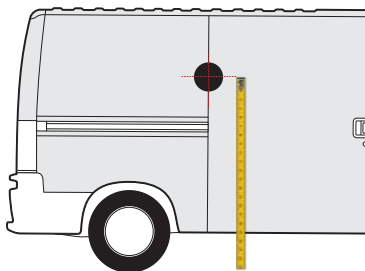

JUMPER / RELAY
2014 onwards

1650mm

1650mm

COMBO
2019 » present

1600mm

1500mm

MOVANO VAN
2010 » present

1600mm