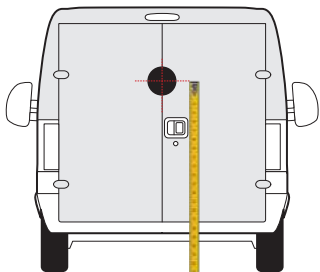

JUMPER / RELAY
2014 onwards

1650mm

1650mm

COMBO
2019 » present

1600mm

1500mm

MOVANO VAN
2010 » present

1600mm