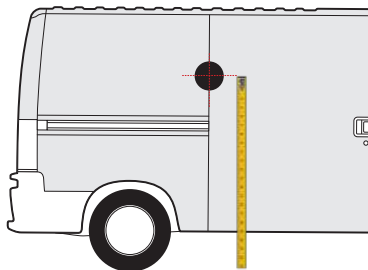

1350mm

MASTER
2010 » *present*

1600mm

1600mm

TRAFIC
2014 » present

1550mm

1400mm

BERLINGO VAN
2018 » present