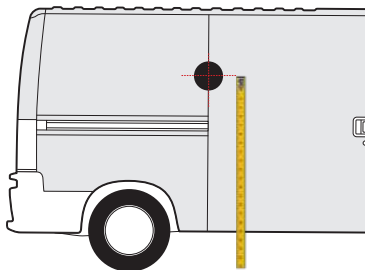

FIORINO
2007 onwards

1300mm

1200mm

TALENTO
2016 » present

1550mm

1400mm

SCUDO
2022 » present

1550mm