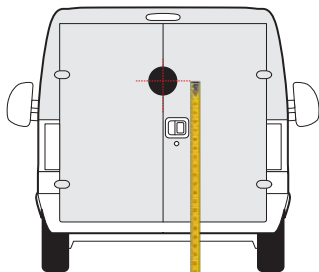

FIORINO
2007 onwards

1300mm

1200mm

TALENTO
2016 » present

1550mm

1400mm

SCUDO
2022 » present

1550mm