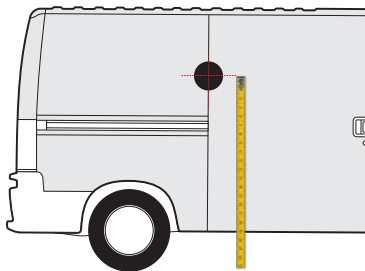

1350mm

IVECO

DAILY
2014 » present

1800mm

1700mm

CITAN
2012 » present

1400mm

1350mm