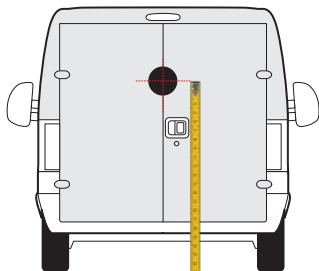

FIORINO
2007 onwards

1300mm

1200mm

TALENTO
2016 » present

1550mm

1400mm

SCUDO
2022 » present

1550mm