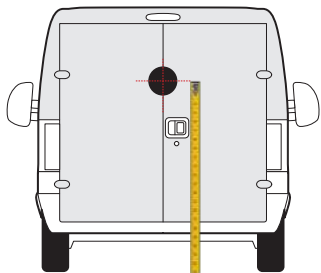

1350mm

IVECO

DAILY
2014 » present

1800mm

1700mm

CITAN
2012 » present

1400mm

1350mm