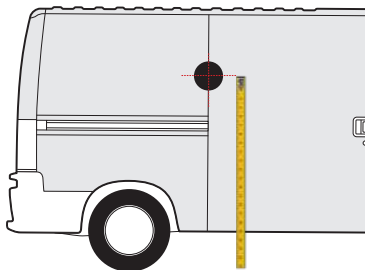

1450mm

1400mm

JUMPY / DISPATCH
2016 » present

1500mm

1500mm

NEMO
2008 » 2013

1300mm

1200mm