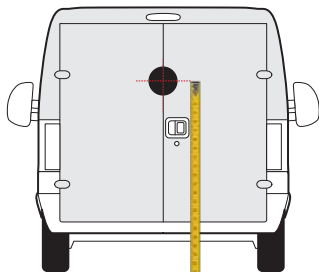

1350mm

MASTER
2010 » *present*

1600mm

1600mm

TRAFIC
2014 » present

1550mm

1400mm

BERLINGO VAN
2018 » present