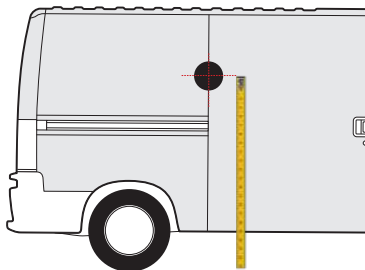

1450mm

1400mm

JUMPY / DISPATCH
2016 » present

1500mm

1500mm

NEMO
2008 » 2013

1300mm

1200mm