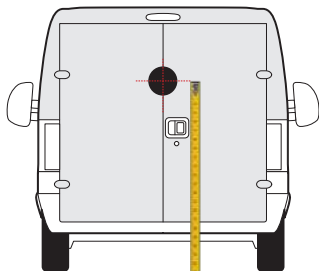

JUMPER / RELAY
2014 onwards

1650mm

1650mm

COMBO
2019 » present

1600mm

1500mm

MOVANO VAN
2010 » present

1600mm