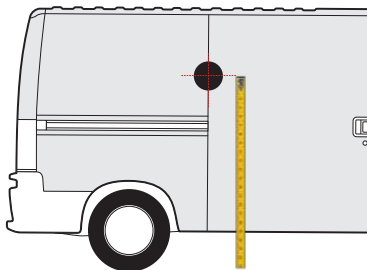

1350mm

IVECO

DAILY
2014 » present

1800mm

1700mm

CITAN
2012 » present

1400mm

1350mm