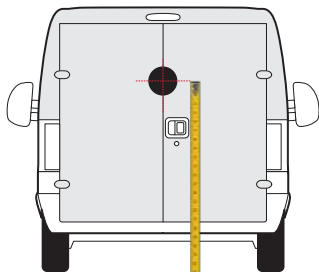

1350mm

MASTER
2010 » *present*

1600mm

1600mm

TRAFIC
2014 » present

1550mm

1400mm

BERLINGO VAN
2018 » present