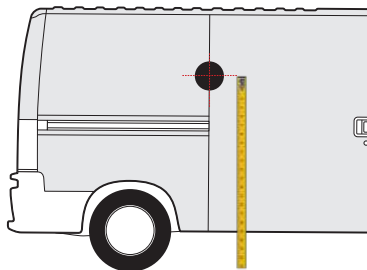

1350mm

MASTER
2010 » *present*

1600mm

1600mm

TRAFIC
2014 » present

1550mm

1400mm

BERLINGO VAN
2018 » present