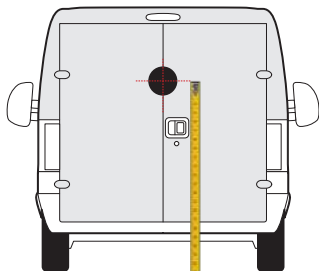

1350mm

MASTER
2010 » *present*

1600mm

1600mm

TRAFIC
2014 » present

1550mm

1400mm

BERLINGO VAN
2018 » present