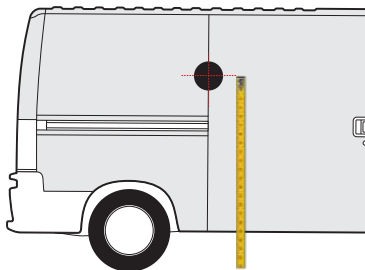

VITO
2015 » present

1450mm

1450mm