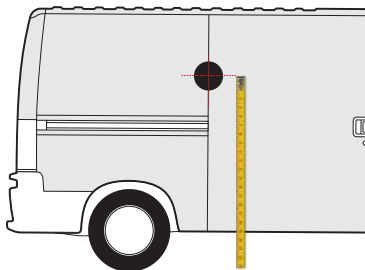

FIORINO
2007 onwards

1300mm

1200mm

TALENTO
2016 » present

1550mm

1400mm

SCUDO
2022 » present

1550mm