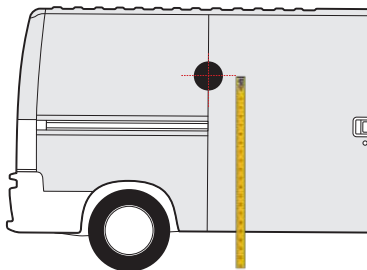

1350mm

MASTER
2010 » *present*

1600mm

1600mm

TRAFIC
2014 » present

1550mm

1400mm

BERLINGO VAN
2018 » present