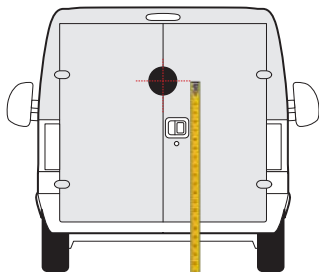

1450mm

1400mm

JUMPY / DISPATCH
2016 » present

1500mm

1500mm

NEMO
2008 » 2013

1300mm

1200mm