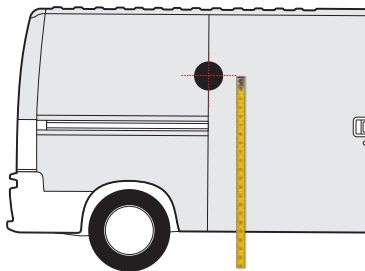

JUMPER / RELAY
2014 onwards

1650mm

1650mm

COMBO
2019 » present

1600mm

1500mm

MOVANO VAN
2010 » present

1600mm