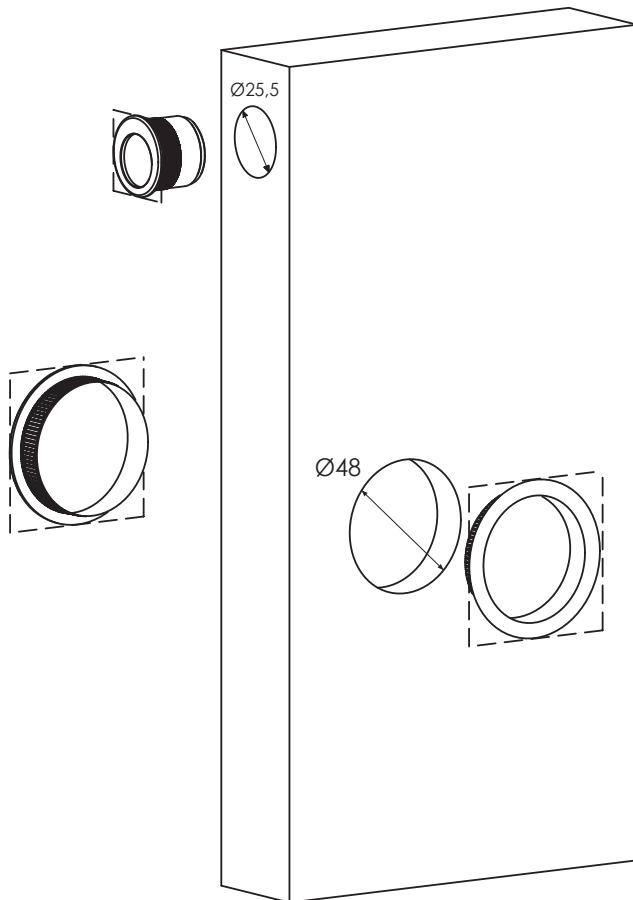

SCHEDA DI MONTAGGIO - ASSEMBLY SHEET

ART. 3666C

NICCHIA TONDA CIECA
ROUND FLUSH BLANK HANDLE

ART. 3667C

NICCHIA QUADRA CIECA
SQUARE FLUSH BLANK HANDLE

ART. 3666F

NICCHIA TONDA FORO CHIAVE
ROUND FLUSH HANDLE WITH KEY HOLE

ART. 3667F

NICCHIA QUADRA FORO CHIAVE
SQUARE FLUSH HANDLE WITH KEY HOLE

ART. 3666WC

NICCHIA TONDA FORO WC
ROUND FLUSH WC HANDLE

ART. 3667WC

NICCHIA QUADRA FORO WC
SQUARE FLUSH WC HANDLE

DIMENSIONI SERRATURA
 LOCK DIMENSIONS
 DIMENSIONS DE LA SERRURE