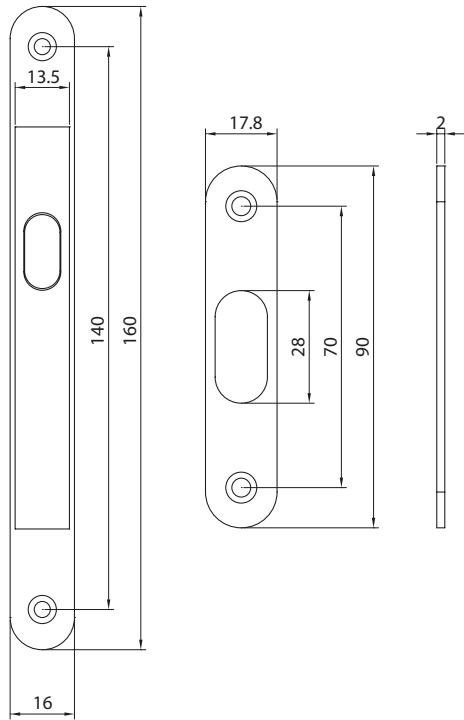

SCHEDA DI MONTAGGIO - ASSEMBLY SHEET

ART. 3666C

NICCHIA TONDA CIECA
ROUND FLUSH BLANK HANDLE

ART. 3667C

NICCHIA QUADRA CIECA
SQUARE FLUSH BLANK HANDLE

ART. 3666F

NICCHIA TONDA FORO CHIAVE
ROUND FLUSH HANDLE WITH KEY HOLE

ART. 3667F

NICCHIA QUADRA FORO CHIAVE
SQUARE FLUSH HANDLE WITH KEY HOLE

ART. 3666WC

NICCHIA TONDA FORO WC
ROUND FLUSH WC HANDLE

ART. 3667WC

NICCHIA QUADRA FORO WC
SQUARE FLUSH WC HANDLE

DIMENSIONI SERRATURA
 LOCK DIMENSIONS
 DIMENSIONS DE LA SERRURE