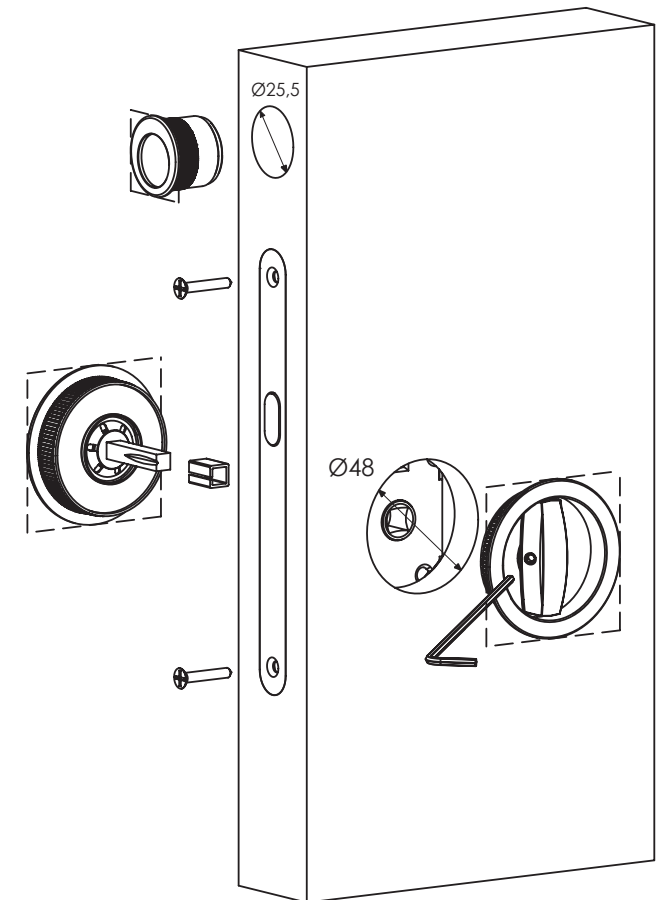

SCHEDA DI MONTAGGIO - ASSEMBLY SHEET

ART. 3666C

NICCHIA TONDA CIECA
ROUND FLUSH BLANK HANDLE

ART. 3667C

NICCHIA QUADRA CIECA
SQUARE FLUSH BLANK HANDLE

ART. 3666F

NICCHIA TONDA FORO CHIAVE
ROUND FLUSH HANDLE WITH KEY HOLE

ART. 3667F

NICCHIA QUADRA FORO CHIAVE
SQUARE FLUSH HANDLE WITH KEY HOLE

ART. 3666WC

NICCHIA TONDA FORO WC
ROUND FLUSH WC HANDLE

ART. 3667WC

NICCHIA QUADRA FORO WC
SQUARE FLUSH WC HANDLE

DIMENSIONI SERRATURA
 LOCK DIMENSIONS
 DIMENSIONS DE LA SERRURE