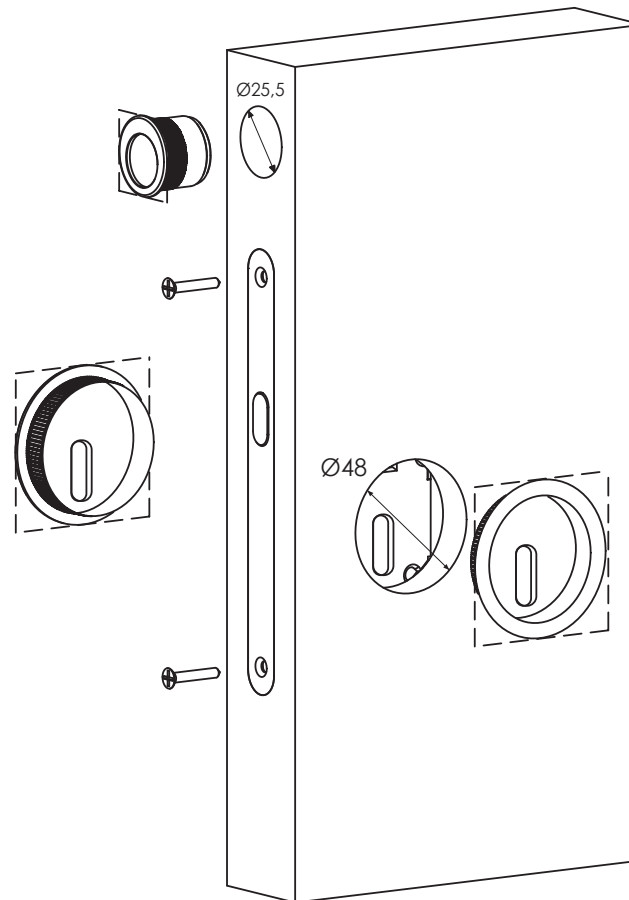

SCHEDA DI MONTAGGIO - ASSEMBLY SHEET

ART. 3666C

NICCHIA TONDA CIECA
ROUND FLUSH BLANK HANDLE

ART. 3667C

NICCHIA QUADRA CIECA
SQUARE FLUSH BLANK HANDLE

ART. 3666F

NICCHIA TONDA FORO CHIAVE
ROUND FLUSH HANDLE WITH KEY HOLE

ART. 3667F

NICCHIA QUADRA FORO CHIAVE
SQUARE FLUSH HANDLE WITH KEY HOLE

ART. 3666WC

NICCHIA TONDA FORO WC
ROUND FLUSH WC HANDLE

ART. 3667WC

NICCHIA QUADRA FORO WC
SQUARE FLUSH WC HANDLE

DIMENSIONI SERRATURA
 LOCK DIMENSIONS
 DIMENSIONS DE LA SERRURE