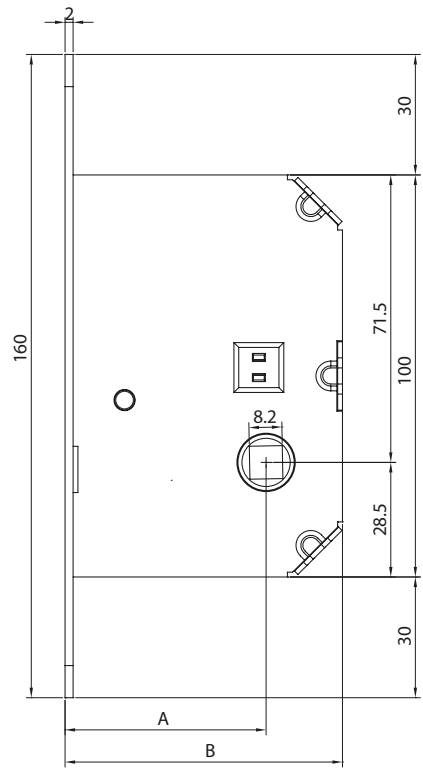

SCHEDA DI MONTAGGIO - ASSEMBLY SHEET

ART. 3666C

NICCHIA TONDA CIECA
ROUND FLUSH BLANK HANDLE

ART. 3667C

NICCHIA QUADRA CIECA
SQUARE FLUSH BLANK HANDLE

ART. 3666F

NICCHIA TONDA FORO CHIAVE
ROUND FLUSH HANDLE WITH KEY HOLE

ART. 3667F

NICCHIA QUADRA FORO CHIAVE
SQUARE FLUSH HANDLE WITH KEY HOLE

ART. 3666WC

NICCHIA TONDA FORO WC
ROUND FLUSH WC HANDLE

ART. 3667WC

NICCHIA QUADRA FORO WC
SQUARE FLUSH WC HANDLE

DIMENSIONI SERRATURA
 LOCK DIMENSIONS
 DIMENSIONS DE LA SERRURE