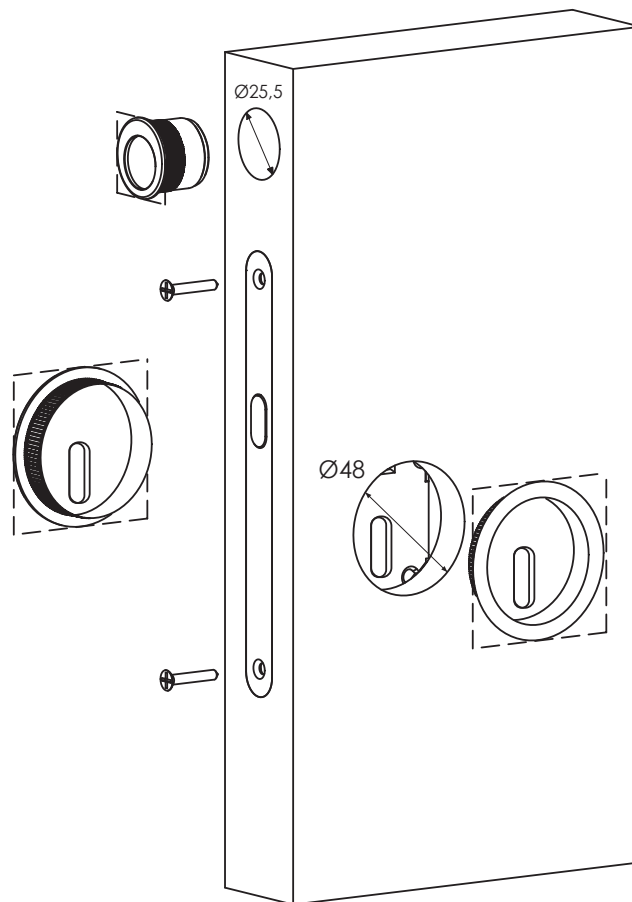

### ART. 3667C

NICCHIA QUADRA CIECA  
SQUARE FLUSH BLANK HANDLE

### ART. 3666F

NICCHIA TONDA FORO CHIAVE  
ROUND FLUSH HANDLE WITH KEY HOLE

### ART. 3667F

NICCHIA QUADRA FORO CHIAVE  
SQUARE FLUSH HANDLE WITH KEY HOLE