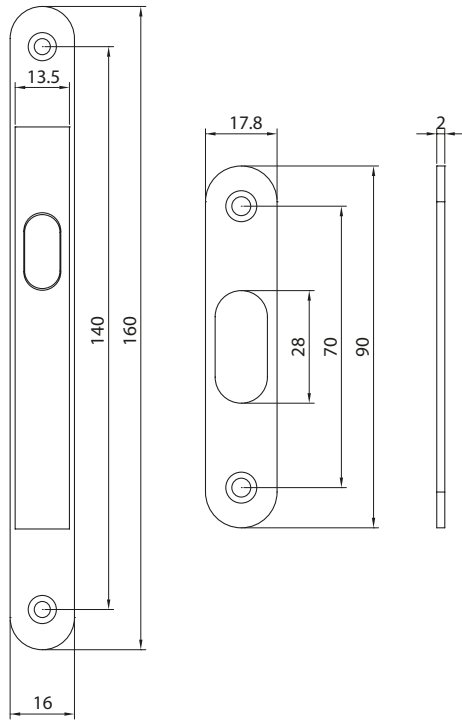

### ART. 3667F

NICCHIA QUADRA FORO CHIAVE  
SQUARE FLUSH HANDLE WITH KEY HOLE

### ART. 3666WC

NICCHIA TONDA FORO WC  
ROUND FLUSH WC HANDLE

### ART. 3667WC

NICCHIA QUADRA FORO WC  
SQUARE FLUSH WC HANDLE

DIMENSIONI SERRATURA  
 LOCK DIMENSIONS  
 DIMENSIONS DE LA SERRURE

A	B
50	69

PREPARAZIONE PANNELLO  
 PANEL PREPARATION  
 PRÉPARATION DU PANNEAU