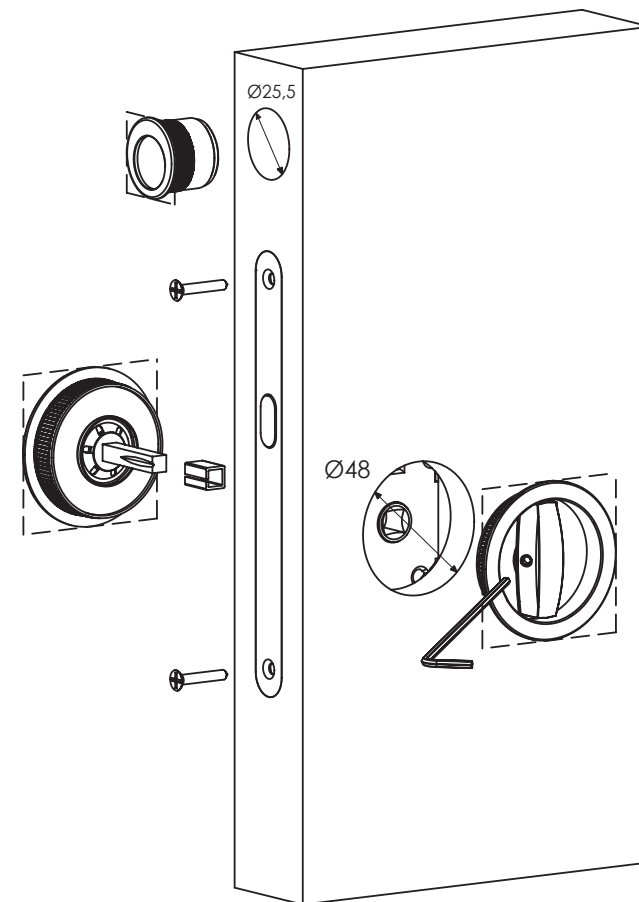

### ART. 3667F

NICCHIA QUADRA FORO CHIAVE  
SQUARE FLUSH HANDLE WITH KEY HOLE

### ART. 3667WC

NICCHIA QUADRA FORO WC  
SQUARE FLUSH WC HANDLE

DIMENSIONI SERRATURA  
 LOCK DIMENSIONS  
 DIMENSIONS DE LA SERRURE

A	B
50	69

PREPARAZIONE PANNELLO  
 PANEL PREPARATION  
 PRÉPARATION DU PANNEAU