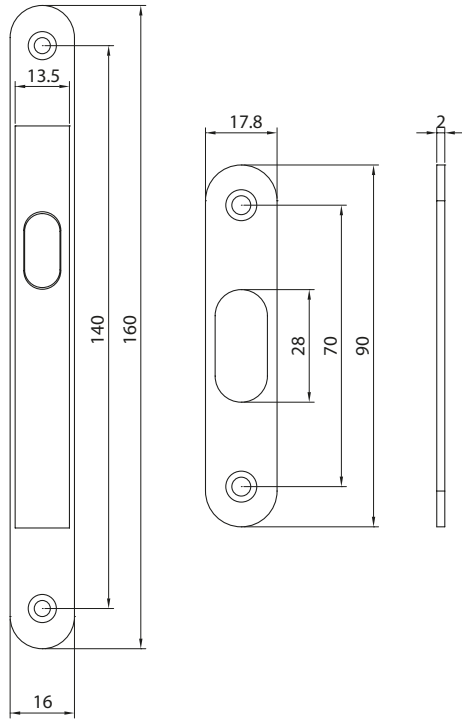

SCHEDA DI MONTAGGIO - ASSEMBLY SHEET

ART. 3666C

NICCHIA TONDA CIECA
ROUND FLUSH BLANK HANDLE

ART. 3667C

NICCHIA QUADRA CIECA
SQUARE FLUSH BLANK HANDLE

ART. 3666F

NICCHIA TONDA FORO CHIAVE
ROUND FLUSH HANDLE WITH KEY HOLE

ART. 3667F

NICCHIA QUADRA FORO CHIAVE
SQUARE FLUSH HANDLE WITH KEY HOLE

ART. 3666WC

NICCHIA TONDA FORO WC
ROUND FLUSH WC HANDLE

ART. 3667WC

NICCHIA QUADRA FORO WC
SQUARE FLUSH WC HANDLE

DIMENSIONI SERRATURA
 LOCK DIMENSIONS
 DIMENSIONS DE LA SERRURE