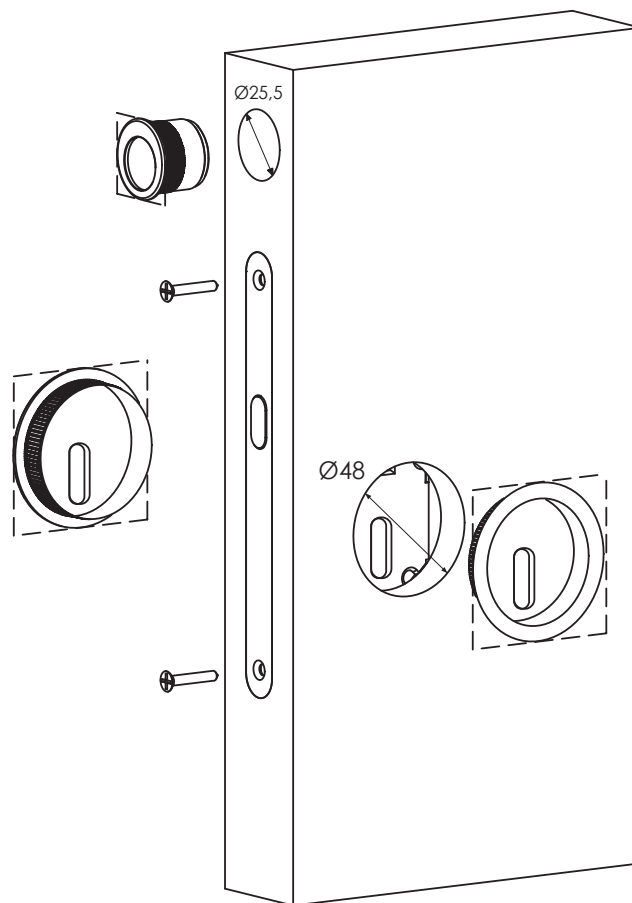

SCHEDA DI MONTAGGIO - ASSEMBLY SHEET

ART. 3666C

NICCHIA TONDA CIECA
ROUND FLUSH BLANK HANDLE

ART. 3667C

NICCHIA QUADRA CIECA
SQUARE FLUSH BLANK HANDLE

ART. 3666F

NICCHIA TONDA FORO CHIAVE
ROUND FLUSH HANDLE WITH KEY HOLE

ART. 3667F

NICCHIA QUADRA FORO CHIAVE
SQUARE FLUSH HANDLE WITH KEY HOLE

ART. 3666WC

NICCHIA TONDA FORO WC
ROUND FLUSH WC HANDLE

ART. 3667WC

NICCHIA QUADRA FORO WC
SQUARE FLUSH WC HANDLE

DIMENSIONI SERRATURA
 LOCK DIMENSIONS
 DIMENSIONS DE LA SERRURE