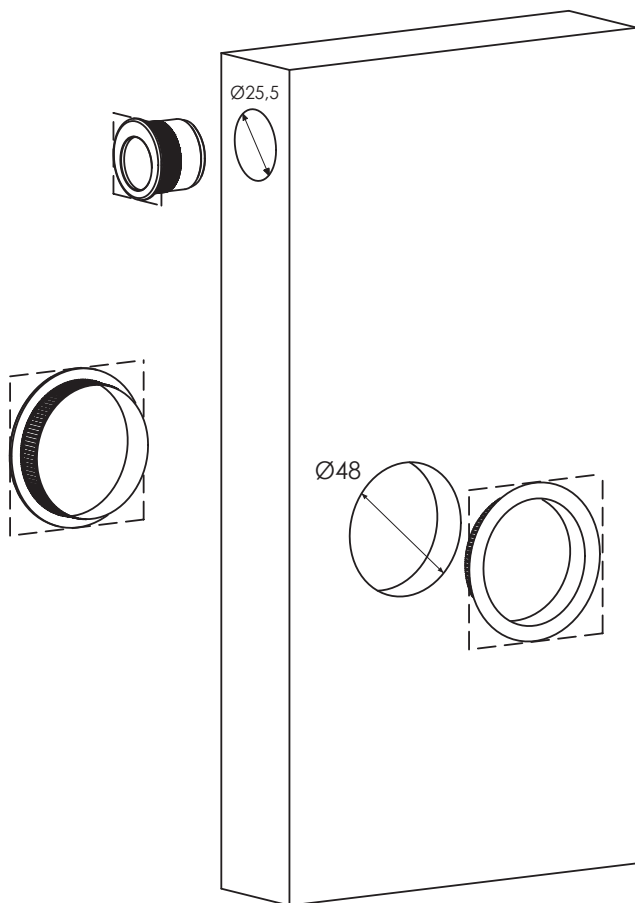

SCHEDA DI MONTAGGIO - ASSEMBLY SHEET

ART. 3666C

NICCHIA TONDA CIECA
ROUND FLUSH BLANK HANDLE

ART. 3667C

NICCHIA QUADRA CIECA
SQUARE FLUSH BLANK HANDLE

ART. 3666F

NICCHIA TONDA FORO CHIAVE
ROUND FLUSH HANDLE WITH KEY HOLE

ART. 3667F

NICCHIA QUADRA FORO CHIAVE
SQUARE FLUSH HANDLE WITH KEY HOLE

ART. 3666WC

NICCHIA TONDA FORO WC
ROUND FLUSH WC HANDLE

ART. 3667WC

NICCHIA QUADRA FORO WC
SQUARE FLUSH WC HANDLE

DIMENSIONI SERRATURA
 LOCK DIMENSIONS
 DIMENSIONS DE LA SERRURE