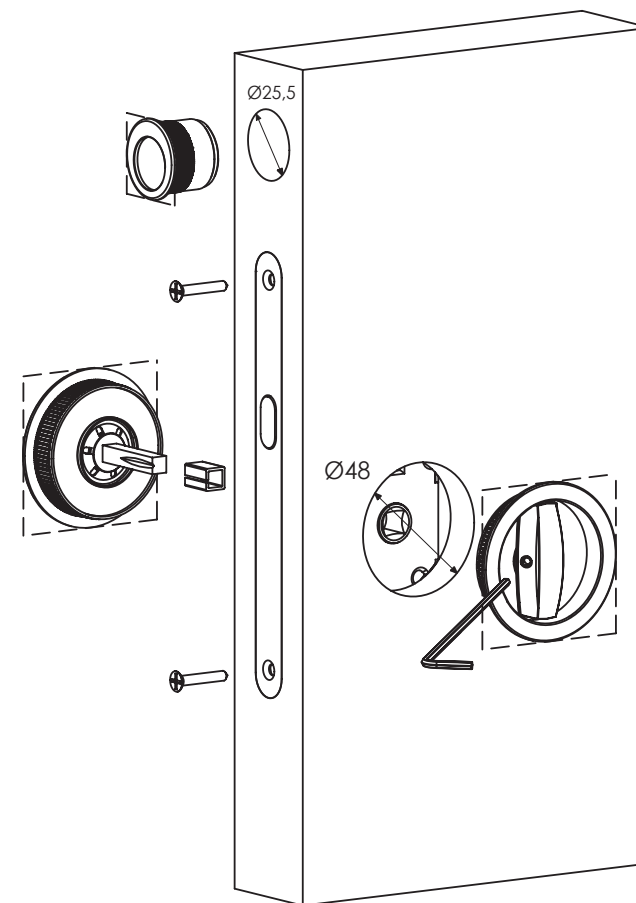

SCHEDA DI MONTAGGIO - ASSEMBLY SHEET

ART. 3666C

NICCHIA TONDA CIECA
ROUND FLUSH BLANK HANDLE

ART. 3667C

NICCHIA QUADRA CIECA
SQUARE FLUSH BLANK HANDLE

ART. 3666F

NICCHIA TONDA FORO CHIAVE
ROUND FLUSH HANDLE WITH KEY HOLE

ART. 3667F

NICCHIA QUADRA FORO CHIAVE
SQUARE FLUSH HANDLE WITH KEY HOLE

ART. 3666WC

NICCHIA TONDA FORO WC
ROUND FLUSH WC HANDLE

ART. 3667WC

NICCHIA QUADRA FORO WC
SQUARE FLUSH WC HANDLE

DIMENSIONI SERRATURA
 LOCK DIMENSIONS
 DIMENSIONS DE LA SERRURE