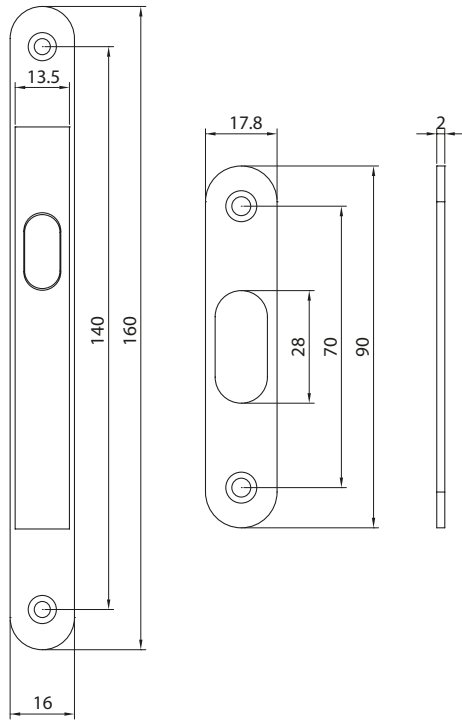

SCHEDA DI MONTAGGIO - ASSEMBLY SHEET

ART. 3666C

NICCHIA TONDA CIECA
ROUND FLUSH BLANK HANDLE

ART. 3667C

NICCHIA QUADRA CIECA
SQUARE FLUSH BLANK HANDLE

ART. 3666F

NICCHIA TONDA FORO CHIAVE
ROUND FLUSH HANDLE WITH KEY HOLE

ART. 3667F

NICCHIA QUADRA FORO CHIAVE
SQUARE FLUSH HANDLE WITH KEY HOLE

ART. 3666WC

NICCHIA TONDA FORO WC
ROUND FLUSH WC HANDLE

ART. 3667WC

NICCHIA QUADRA FORO WC
SQUARE FLUSH WC HANDLE

DIMENSIONI SERRATURA
 LOCK DIMENSIONS
 DIMENSIONS DE LA SERRURE