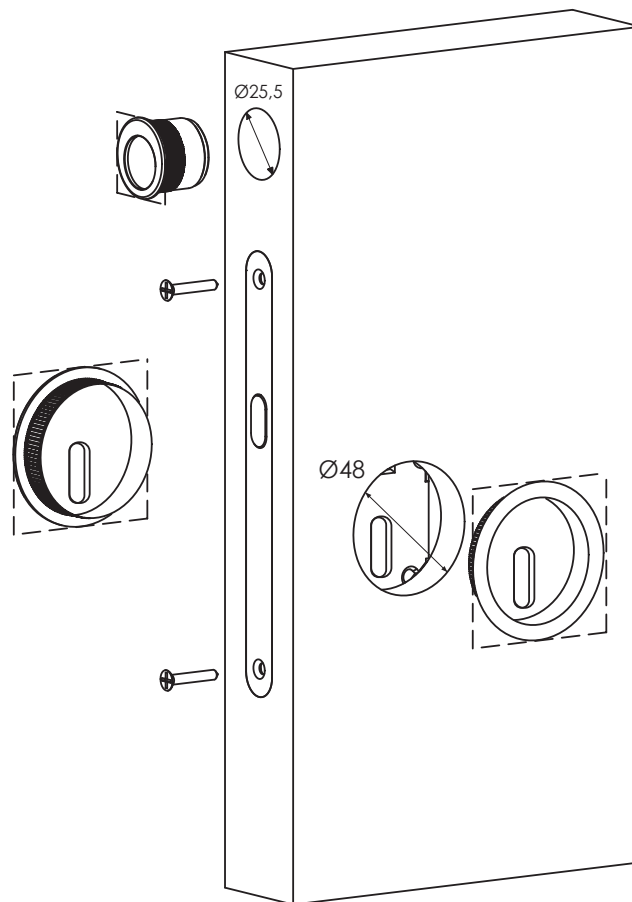

SCHEDA DI MONTAGGIO - ASSEMBLY SHEET

ART. 3666C

NICCHIA TONDA CIECA
ROUND FLUSH BLANK HANDLE

ART. 3667C

NICCHIA QUADRA CIECA
SQUARE FLUSH BLANK HANDLE

ART. 3666F

NICCHIA TONDA FORO CHIAVE
ROUND FLUSH HANDLE WITH KEY HOLE

ART. 3667F

NICCHIA QUADRA FORO CHIAVE
SQUARE FLUSH HANDLE WITH KEY HOLE

ART. 3666WC

NICCHIA TONDA FORO WC
ROUND FLUSH WC HANDLE

ART. 3667WC

NICCHIA QUADRA FORO WC
SQUARE FLUSH WC HANDLE

DIMENSIONI SERRATURA
 LOCK DIMENSIONS
 DIMENSIONS DE LA SERRURE