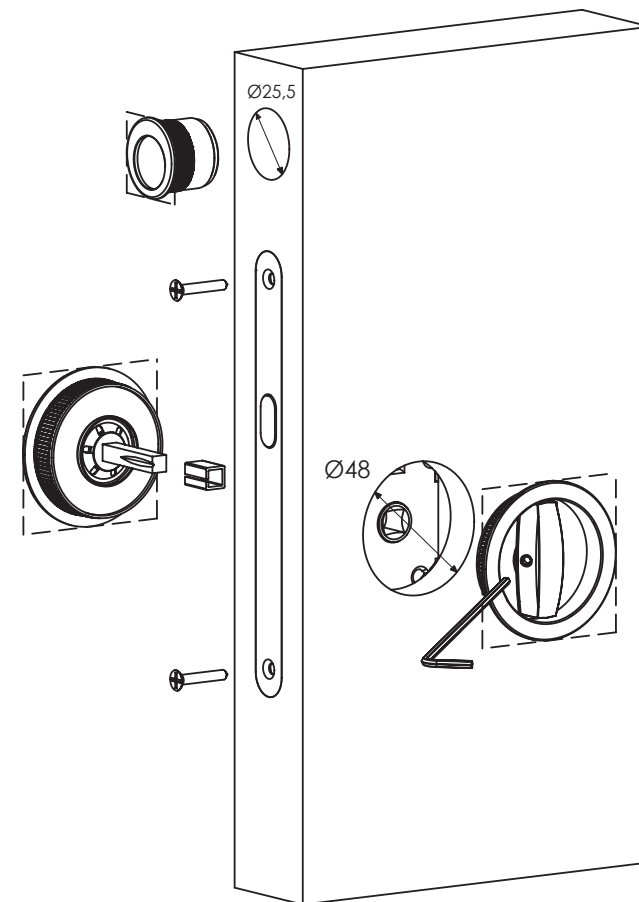

SCHEDA DI MONTAGGIO - ASSEMBLY SHEET

ART. 3666C

NICCHIA TONDA CIECA
ROUND FLUSH BLANK HANDLE

ART. 3667C

NICCHIA QUADRA CIECA
SQUARE FLUSH BLANK HANDLE

ART. 3666F

NICCHIA TONDA FORO CHIAVE
ROUND FLUSH HANDLE WITH KEY HOLE

ART. 3667F

NICCHIA QUADRA FORO CHIAVE
SQUARE FLUSH HANDLE WITH KEY HOLE

ART. 3666WC

NICCHIA TONDA FORO WC
ROUND FLUSH WC HANDLE

ART. 3667WC

NICCHIA QUADRA FORO WC
SQUARE FLUSH WC HANDLE

DIMENSIONI SERRATURA
 LOCK DIMENSIONS
 DIMENSIONS DE LA SERRURE