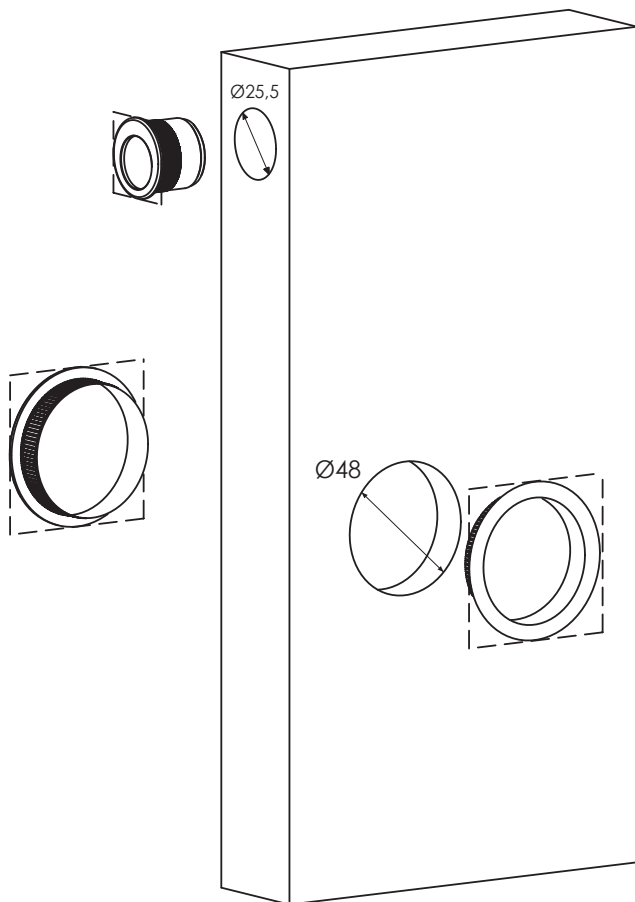

SCHEDA DI MONTAGGIO - ASSEMBLY SHEET

ART. 3666C

NICCHIA TONDA CIECA
ROUND FLUSH BLANK HANDLE

ART. 3667C

NICCHIA QUADRA CIECA
SQUARE FLUSH BLANK HANDLE

ART. 3666F

NICCHIA TONDA FORO CHIAVE
ROUND FLUSH HANDLE WITH KEY HOLE

ART. 3667F

NICCHIA QUADRA FORO CHIAVE
SQUARE FLUSH HANDLE WITH KEY HOLE

ART. 3666WC

NICCHIA TONDA FORO WC
ROUND FLUSH WC HANDLE

ART. 3667WC

NICCHIA QUADRA FORO WC
SQUARE FLUSH WC HANDLE

DIMENSIONI SERRATURA
 LOCK DIMENSIONS
 DIMENSIONS DE LA SERRURE