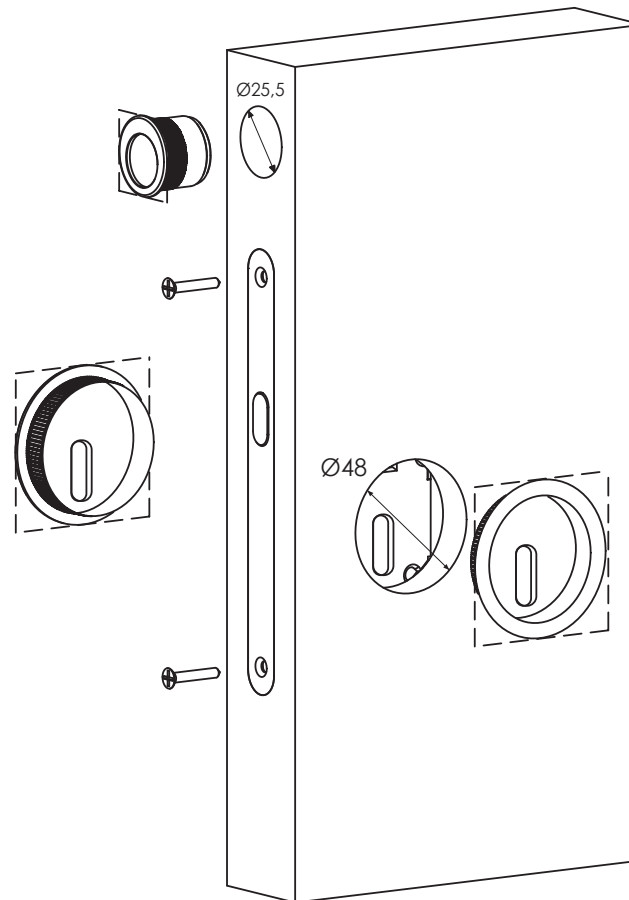

### ART. 3667C

NICCHIA QUADRA CIECA  
SQUARE FLUSH BLANK HANDLE

### ART. 3666F

NICCHIA TONDA FORO CHIAVE  
ROUND FLUSH HANDLE WITH KEY HOLE

### ART. 3667F

NICCHIA QUADRA FORO CHIAVE  
SQUARE FLUSH HANDLE WITH KEY HOLE