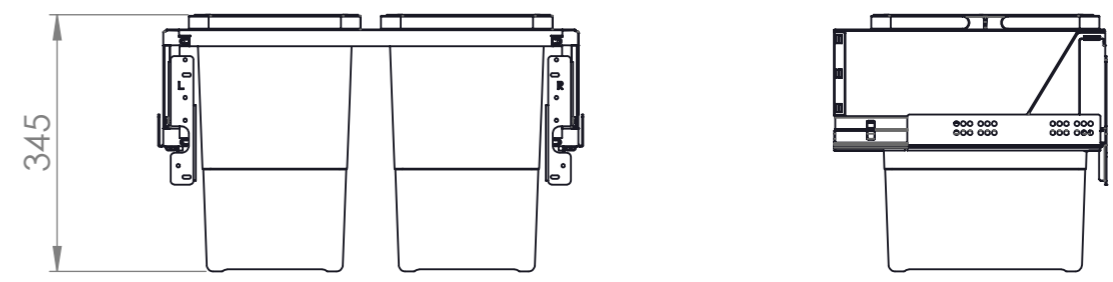

Scala 1 : 5

Scala 1 : 10

**elleipini**

Colors : C97 ( RAL 7012 )  
 Finish : Varnished sheet metal + plastic

**BLOCK 2.0 - PBR A3560A**

Runners :  
 Hettich Quadro V6  
 Full extension runner for wooden drawers  
 with Silent Sistem  
 Load capacity up to 30 kg

H . 34.5 cm

D . 35.8 cm

W . 56.3 cm

Kitchen Cupboard  
 With Door

Buckets :  
 PTE SG34 ( X2 ) H 345 mm , 18 L