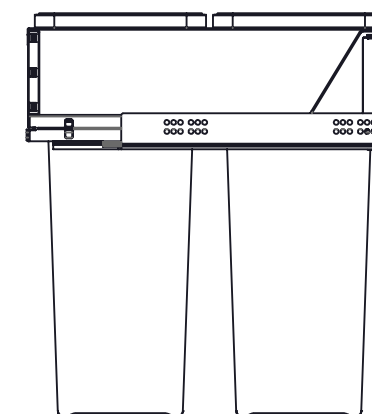

Scala 1 : 5

Scala 1 : 10

elleipni

BLOCK 2.0 - PBR A4750A

H . 53.5 cm

D . 47.8 cm

W . 46.3 cm

Kitchen Cupboard
With Door

Colors : C97 (RAL 7012)

Finish : Varnished sheet metal + plastic

Runners :
Hettich Quadro V6
Full extension runner for wooden drawers
with Silent Sistem
Load capacity up to 30 kg

Buckets :
PTE SE53 (X2) H 535 mm , 35 L