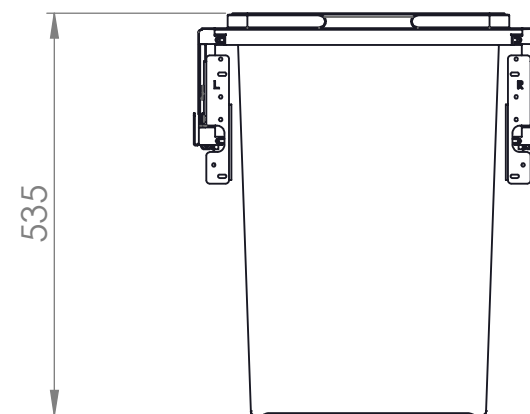

Scala 1 : 5

Scala 1 : 10

elleipni

BLOCK 2.0 - PBR A4750A

H . 53.5 cm

D . 47.8 cm

W . 46.3 cm

Kitchen Cupboard
With Door

Colors : C97 (RAL 7012)

Finish : Varnished sheet metal + plastic

Runners :
Hettich Quadro V6
Full extension runner for wooden drawers
with Silent Sistem
Load capacity up to 30 kg

Buckets :
PTE SE53 (X2) H 535 mm , 35 L