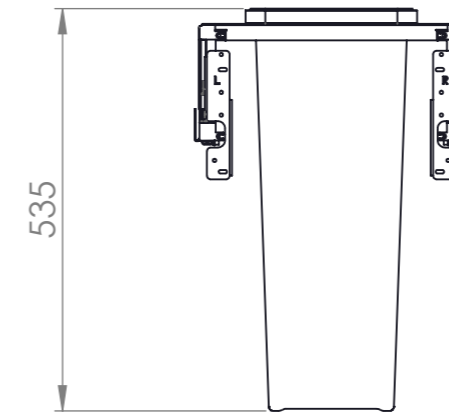

Scala 1 : 5

Scala 1 : 10

**elleipini**

Colors : C97 ( RAL 7012 )

Finish : Varnished sheet metal + plastic

**BLOCK 2.0 - PBR A4740A**

Runners :  
Hettich Quadro V6  
Full extension runner for wooden drawers  
with Silent Sistem  
Load capacity up to 30 kg

H . 53.5 cm

Kitchen Cupboard  
With Door

D . 47.8 cm

W . 36.3 cm

Buckets :

PTE SE53 ( X1 ) H 535 mm , 35 L