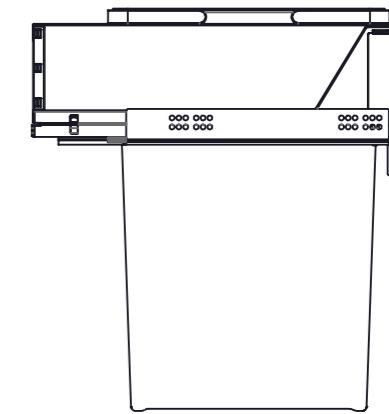

Scala 1 : 5

Scala 1 : 10

**elleipini**

Colors : C97 ( RAL 7012 )

Finish : Varnished sheet metal + plastic

**BLOCK 2.0 - PBR A4740A**

Runners :  
Hettich Quadro V6  
Full extension runner for wooden drawers  
with Silent Sistem  
Load capacity up to 30 kg

H . 53.5 cm

Kitchen Cupboard  
With Door

D . 47.8 cm

W . 36.3 cm

Buckets :

PTE SE53 ( X1 ) H 535 mm , 35 L