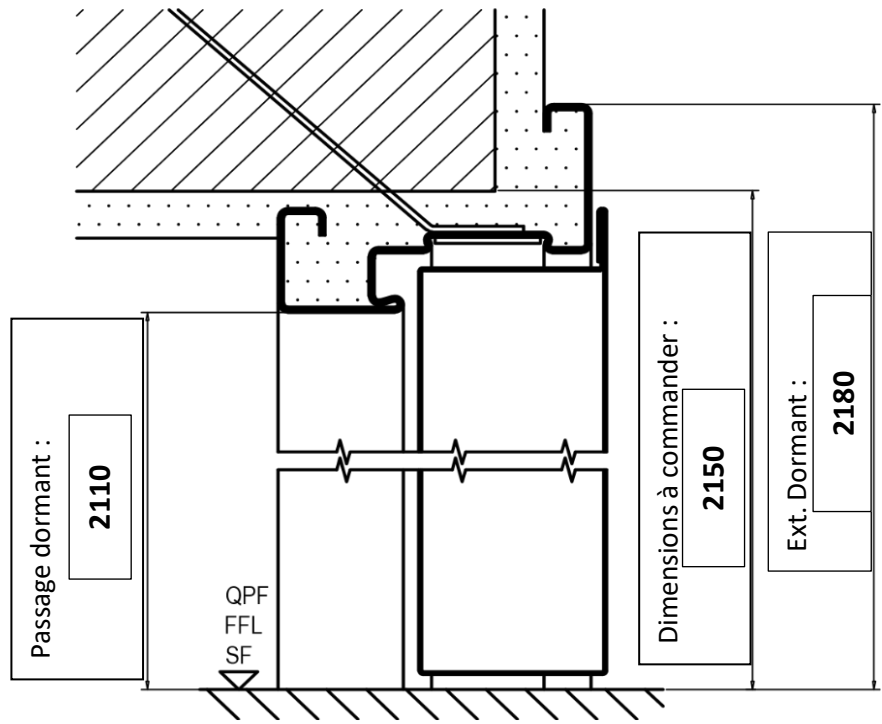

NIN003

1000X2150

TRENOIS
DECAMPS

PROGET multi usage

NINZ
FIREDOORS

Coupe verticale

DX (droite)

Coupe horizontale