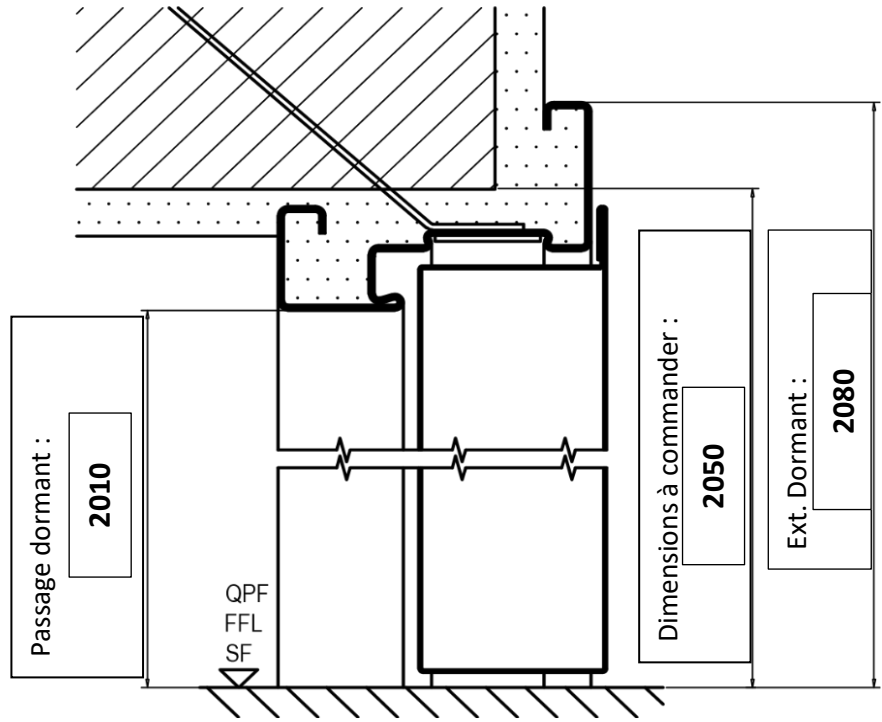

NIN001

1000X2050

TRENOIS
DECAMPS

PROGET multi usage

NINZ
FIREDOORS

Coupe verticale

DX (droite)

Coupe horizontale