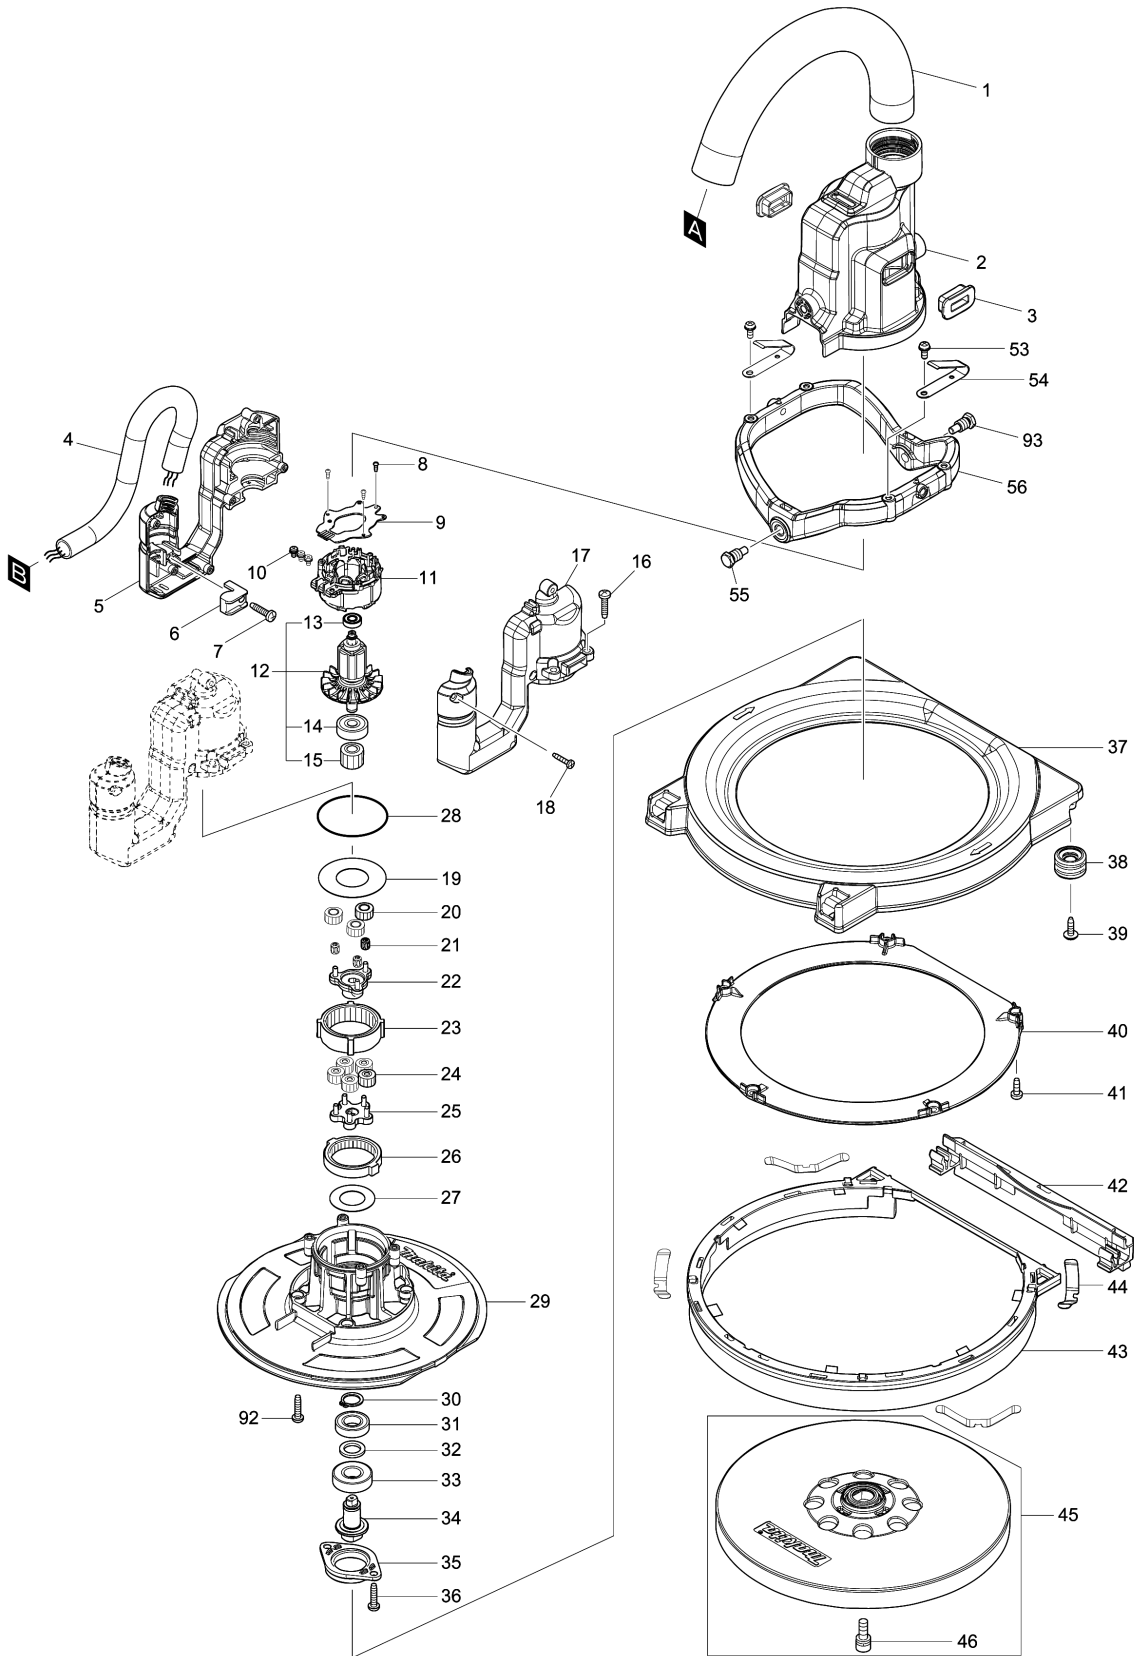

Model No.DSL800 225MM CORDLESS DRYWALL SANDER