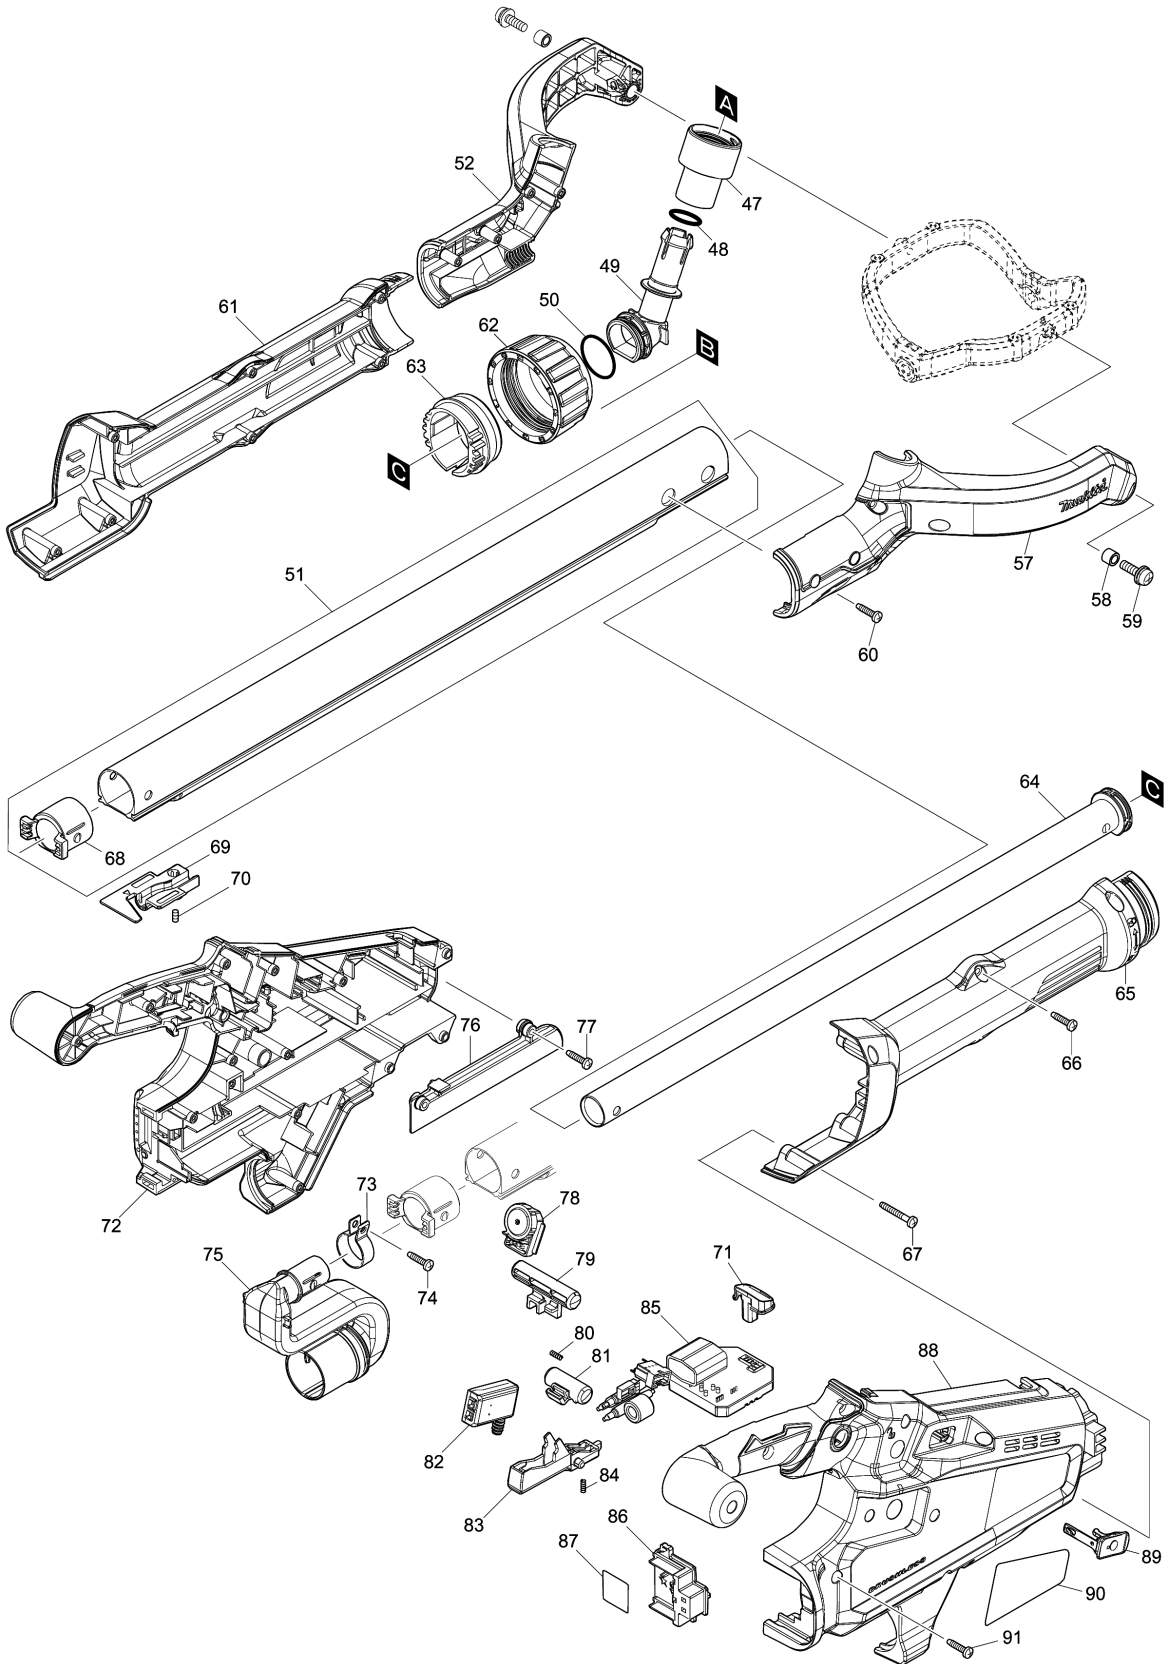

Model No.DSL800 225MM CORDLESS DRYWALL SANDER

Model No.DSL800 225MM CORDLESS DRYWALL SANDER

Position	Référence pièce	Description	Echange	QTE	New/Old	Option 1	Option 2	COMMENTAIRE
001	245058-4	HOSE 28-0.25		1				
002	459217-6	HEAD COVER		1				
003	422446-4	RUBBER CAP		2				
004	699129-3	POWER SUPPLY CORD UNIT		1				
005	183L77-3	MOTOR HOUSING SET		1				
D10		INC. 17						
006	687261-5	STRAIN RELIEF		1		0	P1	
007	265995-6	TAPPING SCREW 4X18		1		0	P1	
008	266490-9	TAPPING SCREW PT 2X6		3			P1	
009	620B02-8	CONTROLLER B		1				
010	652069-6	FLAT HEAD SCREW M3X6		3			P1	
011	629409-3	STATOR		1				
012	519567-2	ROTOR ASSY		1	*			
D10		INC. 13-15			*			
012-1	519568-0	ROTOR ASSY	O	1				
D10		INC. 13-15						
013	210039-7	BALL BEARING 695DDW		1				
014	210023-2	BALL BEARING 627DDW		1		2	P90	
015	226888-2	SPUR GEAR 19		1				
016	265995-6	TAPPING SCREW 4X18		4		0	P1	
017	183L77-3	MOTOR HOUSING SET		1				
D10		INC. 5						
018	266429-2	TAPPING SCREW 3X16		6		0	P1	
019	253437-2	FLAT WASHER 23		1				
020	226886-6	SPUR GEAR 14		3				
021	212131-5	NEEDLE CAGE 307		3			P2	
022	140J82-1	SPUR GEAR 17 COMPLETE		1				
023	226890-5	INTERNAL GEAR 47		1				
024	226885-8	SPUR GEAR 13		5				
025	140J81-3	CARRIER COMPLETE		1				
026	226889-0	INTERNAL GEAR 43		1				
027	267789-5	FLAT WASHER 18		1			P1	
028	213606-7	O RING 48		1		1	P4	
029	459216-8	GEAR HOUSING		1				
030	961052-5	RETAINING RING S-12		1		65	P1	
031	211150-8	BALL BEARING 6901ZZ		1		2	P10	
032	253746-9	FLAT WASHER 12		1				
033	210105-0	BALL BEARING 6001LLU		1		2	P7	
034	327318-7	SPINDLE		1				
035	319823-8	BEARING RETAINER 47		1				
036	265995-6	TAPPING SCREW 4X18		2		0	P1	
037	459218-4	COVER		1				
038	140L62-9	BEARING COVER COMPLETE		2	*			
038-1	140T62-7	BEARING COVER COMPLETE	<	2				
039	266901-4	TAPPING SCREW 4X14		2			P1	
040	459219-2	BRUSH STOPPER		1				
041	266020-6	TAPPING SCREW 4X12		5		0	P1	

Please order the parts with part number.

Print Date 6/9/2019