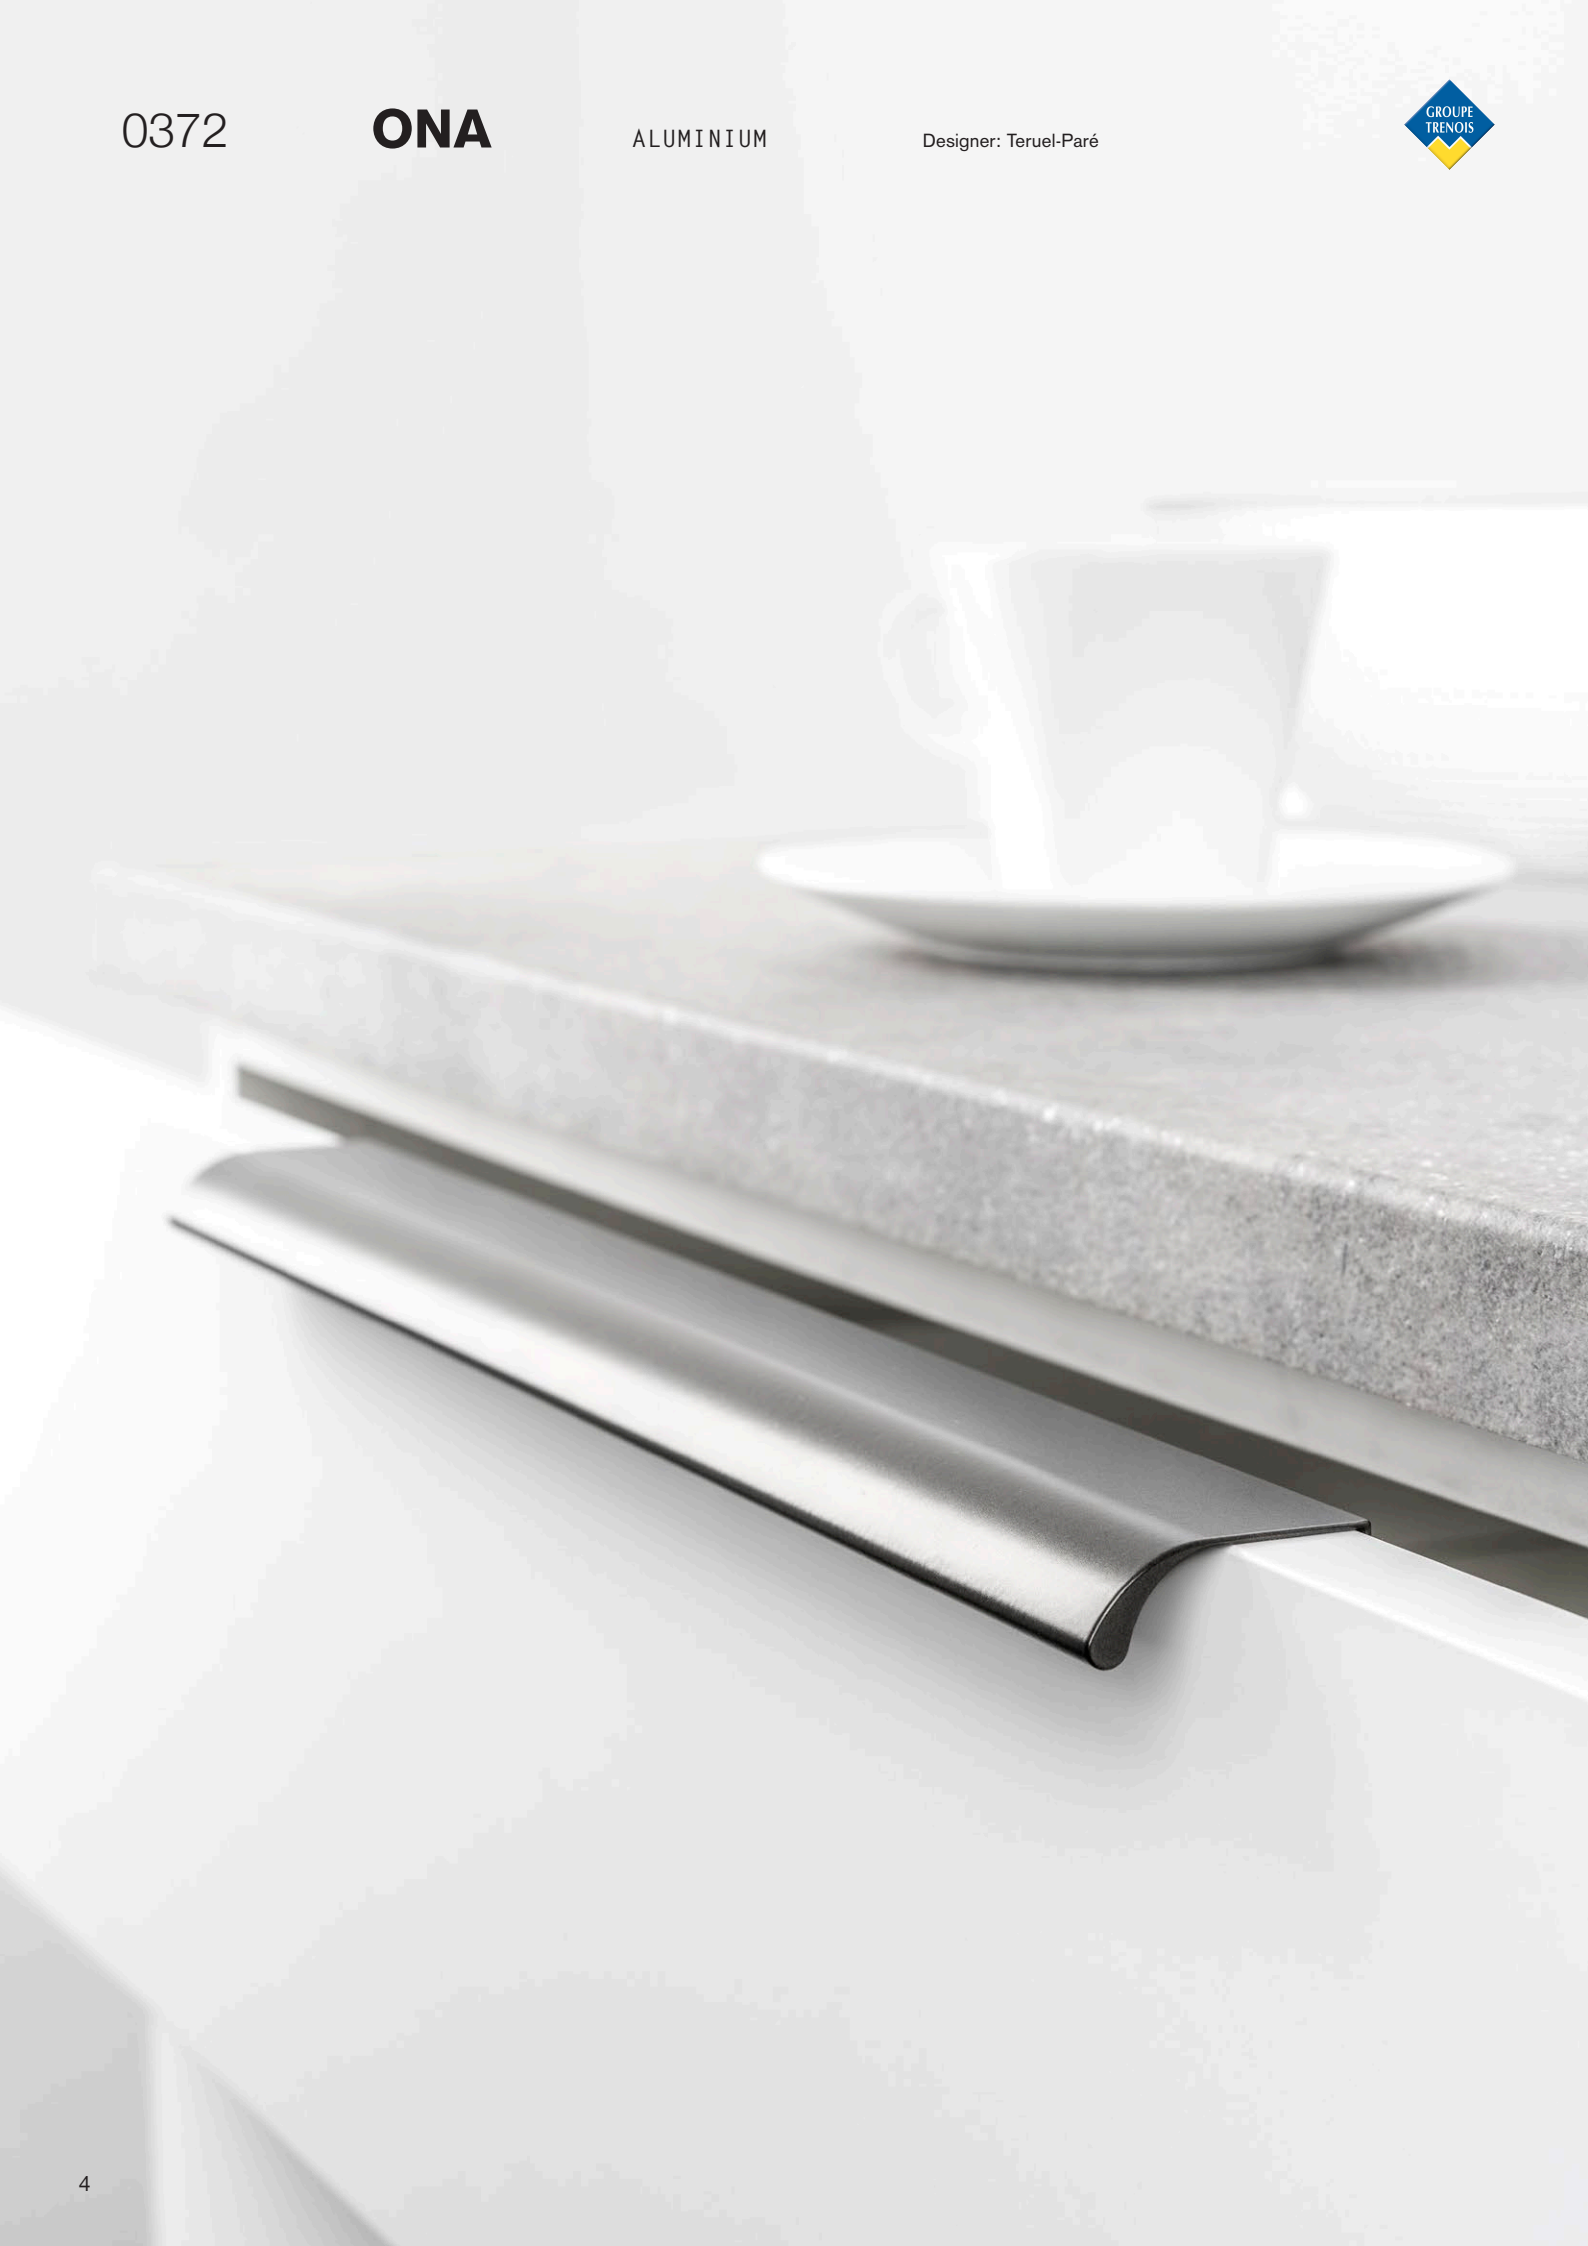

0372

**ONA**

ALUMINIUM

Designer: Teruel-Paré

**Finishes**  
**Acabados**

Stainless steel look  
*Inox look*

Brushed black  
*Negro cepillado*

Brushed grey  
*Gris cepillado*