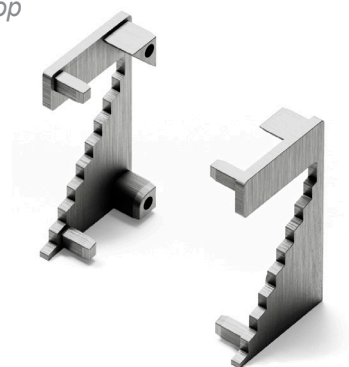

Encimera
Worktop

Frente
Front