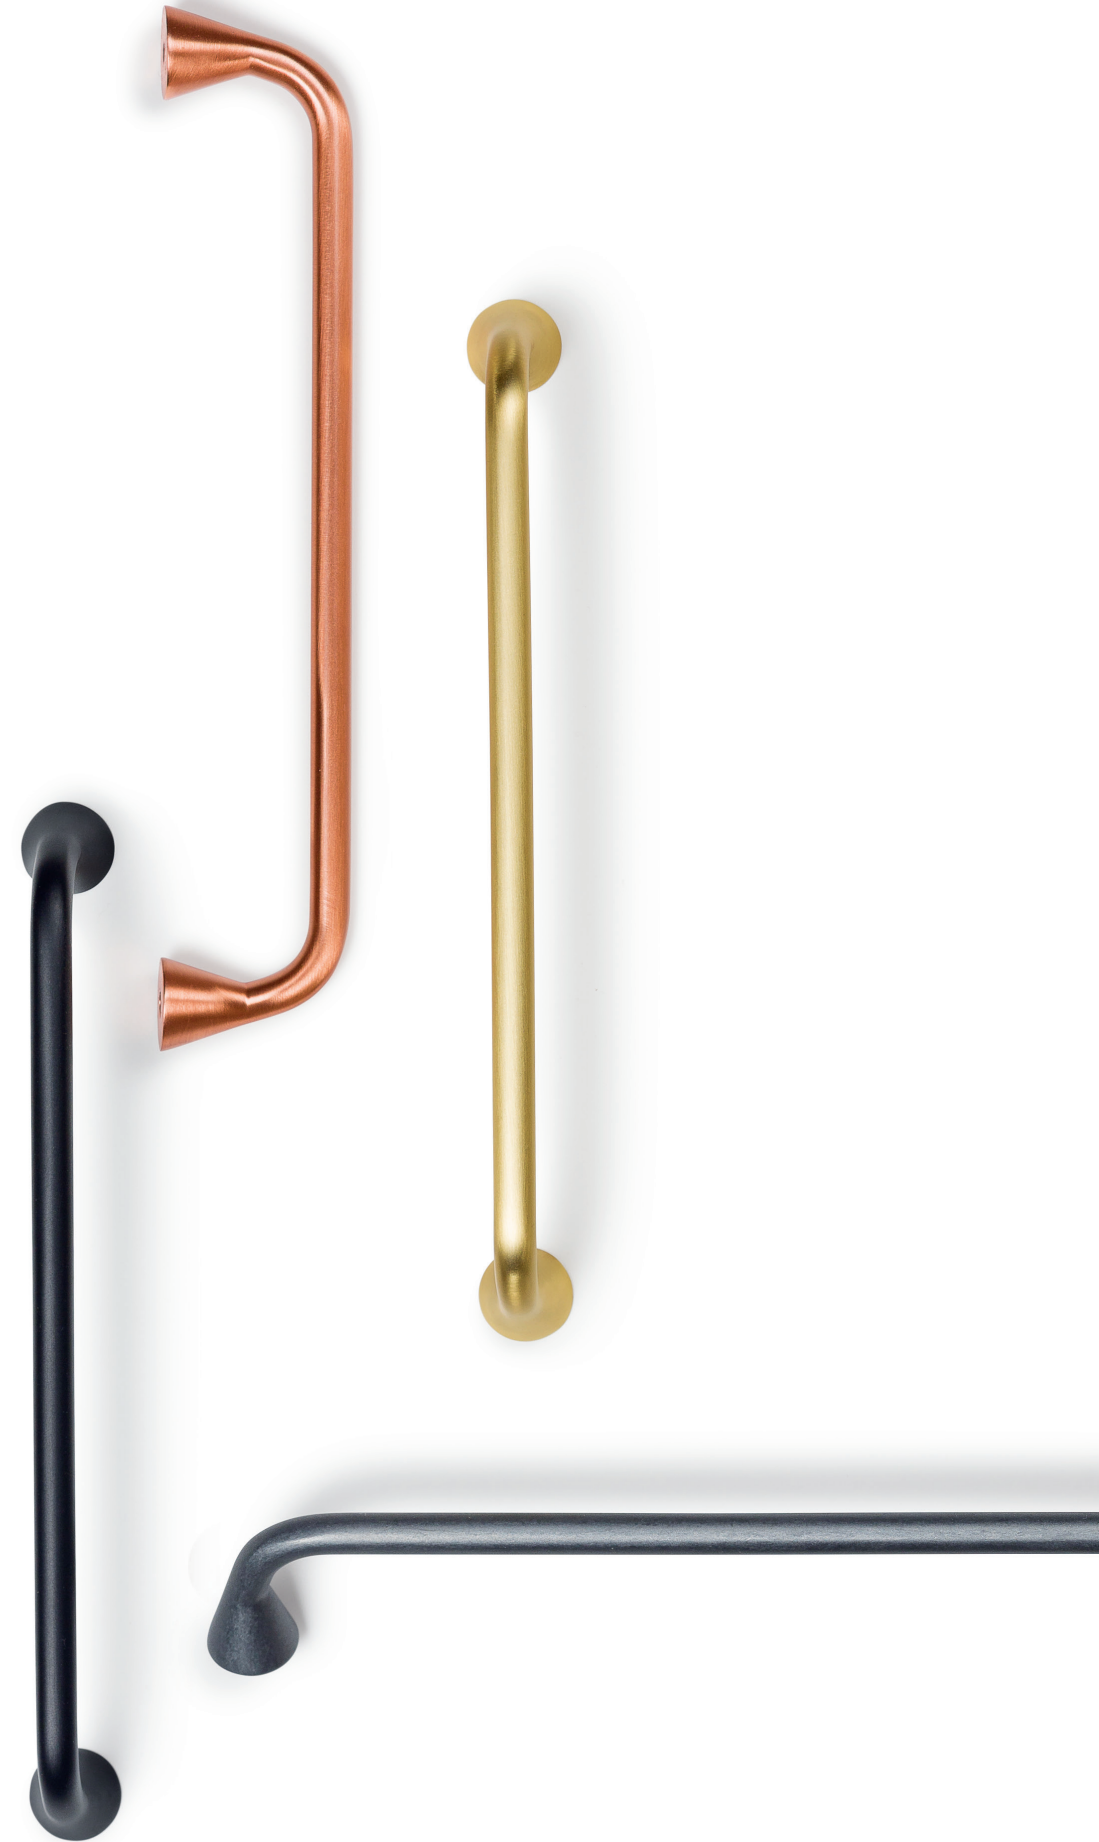

0447

BELLA

ZAMAK

Designer: Balutto Associati Design

Finishes
Acabados

Brushed cooper
Cobre cepillado

Brushed gold
Oro cepillado

Graphite grey
Gris grafito

Matt black
Negro mate

←→ | ○ — ○
176 mm 160 mm

Technical info on page 56
Info técnica en pág 56

NEW!