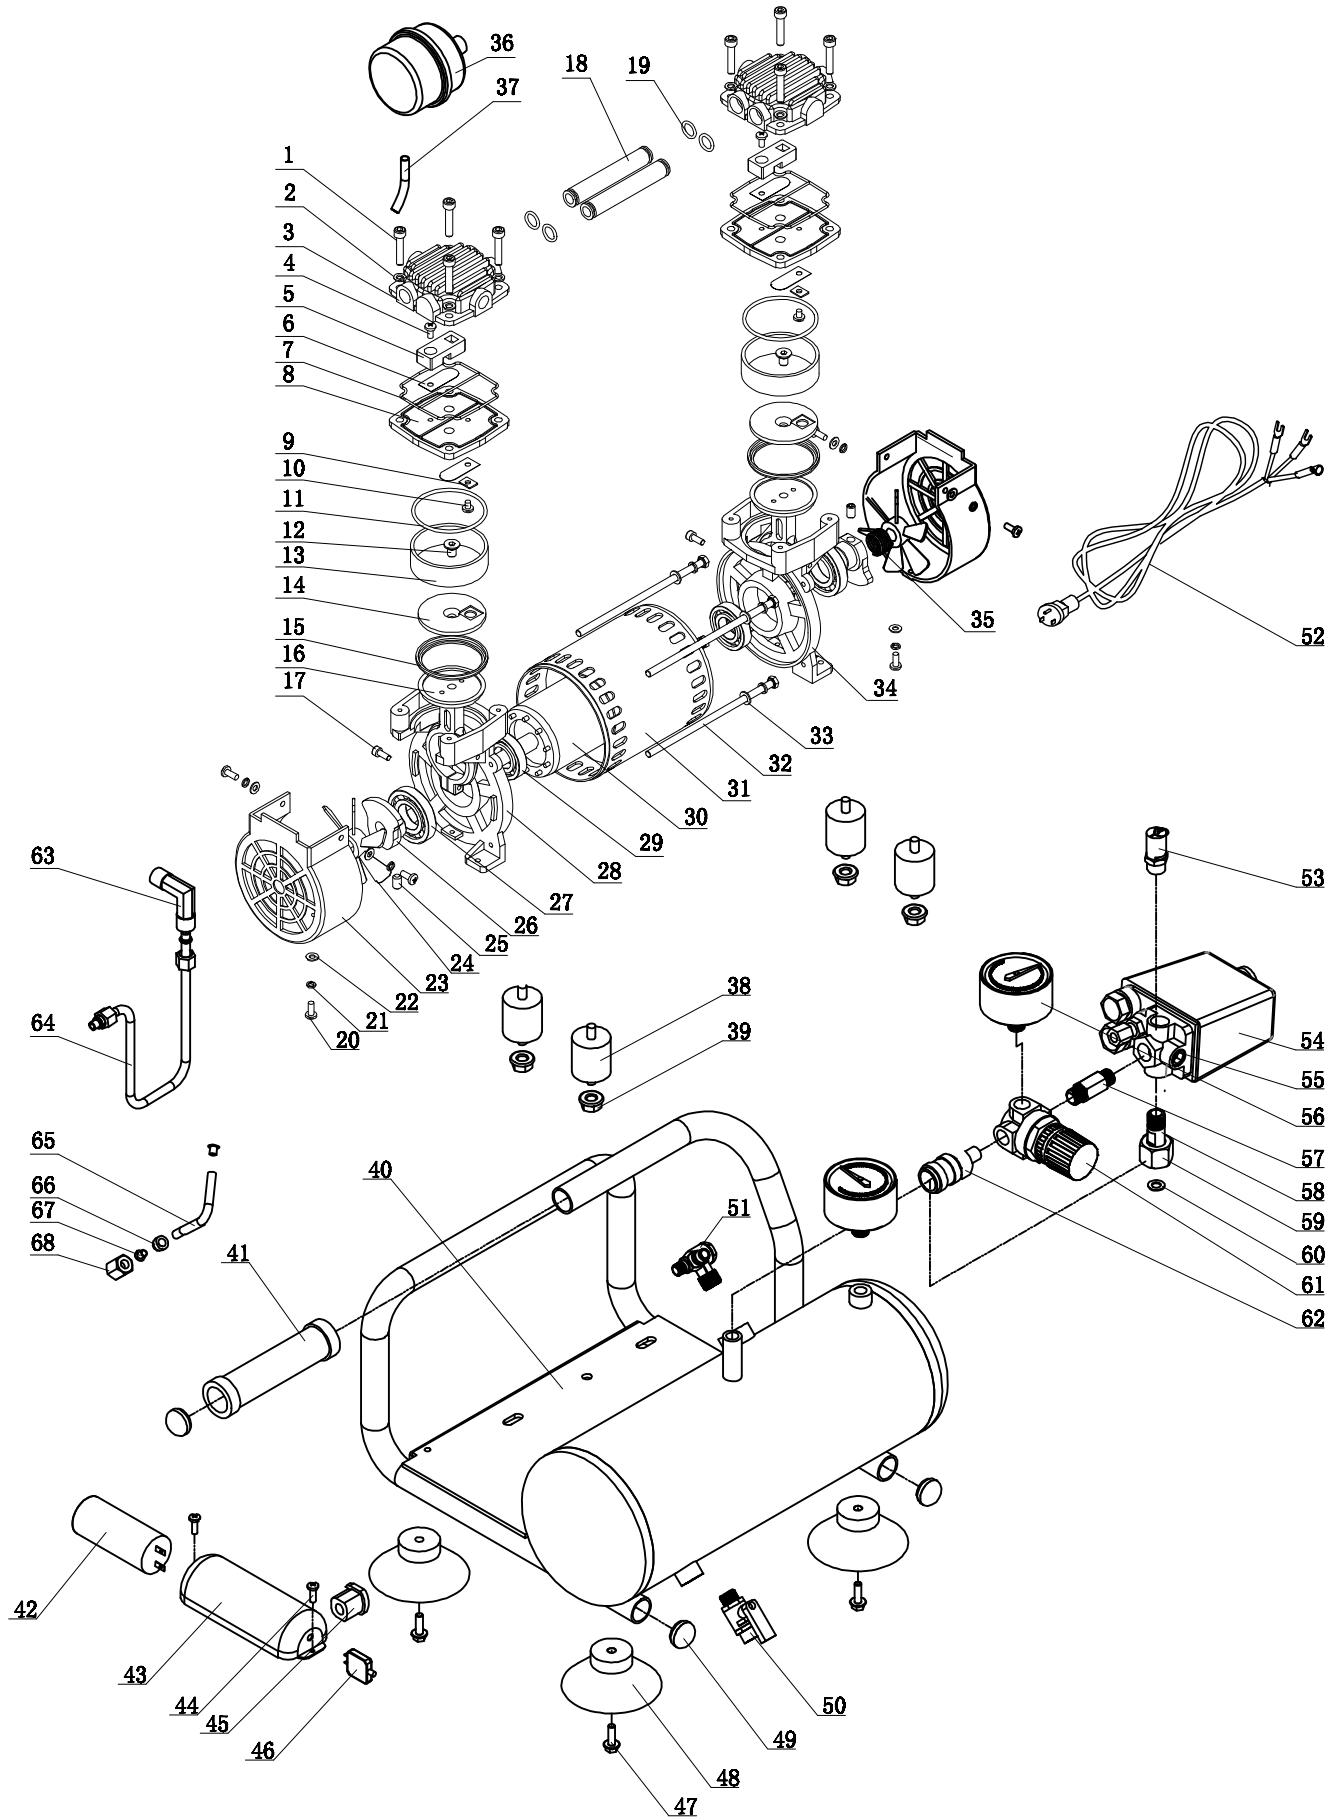

AC4504 Exploded View

AC4504 parts list

No.	item code	Qty	
01	A100022001	8	Screw
02	A100022002	8	Cushion
03	A100022003	2	Cylinder Head
04	E100022005	2	Screw
05	A100022005	2	Limit Range Implement
06	A100022006	4	Valve Block
07	A100022007	2	Seal
08	A100022008	2	Valve Board
09	A100022009	2	Valve plate clamp
10	E100022012	2	Screw
11	A100022011	2	O-Ring
12	A100022012	2	Screw
13	A100022013	2	Cylinder
14	A100022014	2	Valve Board
15	A100022015	2	Piston Cup
16	A100022016	2	Connecting Rod
17	A100022017	2	Screw
18	A100022018	2	Gas-guide Tube
19	A100022019	4	O-ring
20	A100022020	6	Screw
21	A100022021	6	Cushion
22	A100022022	6	Flat washer
23	A100022023	2	Wind Scooper
24	A100022024	2	Fan
25	A100022025	2	Screw
26	A100022026	2	Crank
27	A100022027	2	Bearing
28	A100022028	1	Left Crankcase
29	A100022029	2	Bearing
30	A100022030	1	Motor Rator
31	A100022031	1	Motor Stator
32	A100022032	4	Bolt
33	A100022033	4	Flat washer
34	A100022034	1	Right Crankcase
35	A100022035	2	spring
36	A100022036	1	Air Filter
37	A100022037	1	Hush Pipe
38	A100022038	4	Shock Pad
39	A100022039	4	Nut
40	A100022040	1	Horizontal Tank
41	A100022041	1	Handle Sleeve
42	A100022042	1	Capacity
43	A100022043	1	Capacity Cover
44	E100022046	2	Screw
45	A100022045	1	Power Cord Buckle
46	A100022046	1	Protector
47	A100022047	2	scew
48	E100022068	4	Foot Pad
49	A100022049	2	Apertural Plug
50	A100022050	1	Ball Valve
51	A100022051	1	Check Valve
52	A100022052	1	Power Cord
53	A100022053	1	Safty Valve
54	A100022054	1	Pressure Switch
55	E100022074	1	Choke plug
56	A100022056	2	Pressure Gauge
57	A100022057	1	double joint
58	E100022080	1	Flexible Joint nut
59	E100022081	1	Flexible Joint bolt
60	E100022082	2	Gasket
61	A100022061	1	Regulator Valve
62	E100022072	1	Quick Connect
63	A100022063	1	Elbow
64	A100022064	1	Exhaust Pipe(Al)
65	A100022065	1	Unloading Pipe
66	E100022091	1	Cutting Sleeve
67	E100022089	2	Lining
68	E100022092	1	Nut