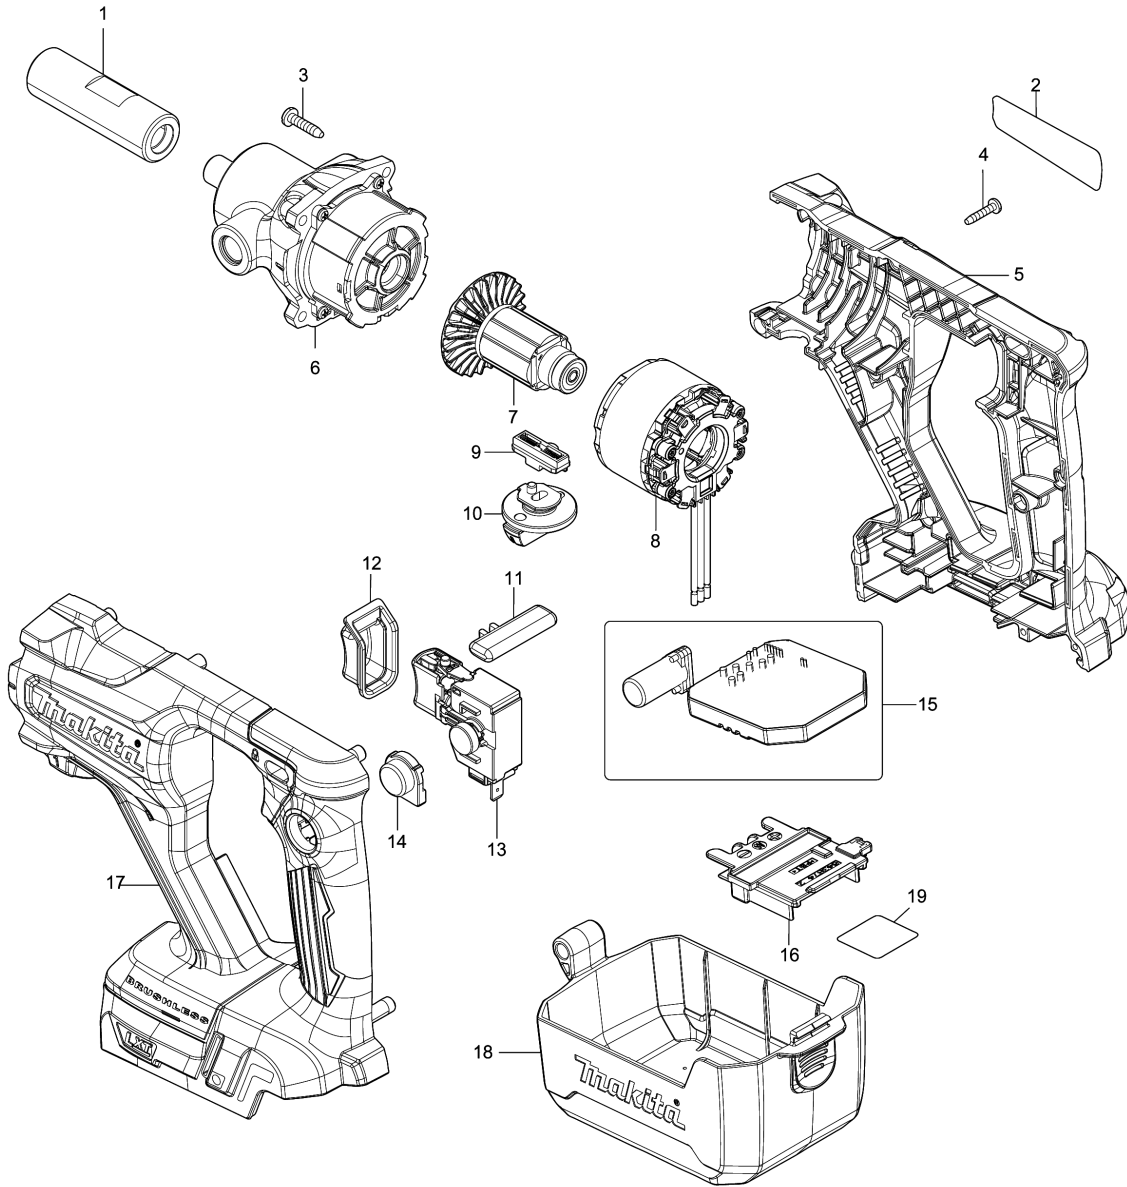

Model No.DUT130 CORDLESS MIXER

## Model No.DUT130 CORDLESS MIXER

Position	Référence pièce	Description	Echange	QTE	New/Old	Option 1	Option 2	COMMENTAIRE
001	326649-1	SHAFT HOLDER 1/2-M14		1				
002	855D77-2	DUT130 NAME PLATE		1				
003	265995-6	TAPPING SCREW 4X18		4	*	0	P1	
003-1	266045-0	TAPPING SCREW 4X20	<	4		65	P2	
004	266130-9	TAPPING SCREW BIND PT 3X16		10		0	P1	
005	183L06-6	HOUSING SET		1				
C10	263005-3	RUBBER PIN 6		2		65	P2	
C20	252126-6	HEX. LOCKING NUT M4-7		2		65	P2	
D10		INC. 17						
006	127065-8	GEAR ASSEMBLY		1				
007	619551-8	ROTOR		1				
008	629396-6	STATOR		1				
009	127066-6	CHANGE LEVER ASSEMBLY		1				
C10	232518-5	COMPRESSION SPRING 4		2				
010	127282-0	SPEED CHANGE LEVER ASSEMBLY		1				
C10	213118-0	O RING 12		1		0	P1	
011	458822-6	LOCK LEVER		1				
012	458816-1	SWITCH COVER		1				
013	651088-9	SWITCH C3JW-4B-1L		1				
014	458819-5	LOCK ON BUTTON COVER		1				
015	620972-9	CONTROLLER		1				
016	643874-2	TERMINAL		1			P5	
017	183L06-6	HOUSING SET		1				
C10	263005-3	RUBBER PIN 6		2		65	P2	
C20	252126-6	HEX. LOCKING NUT M4-7		2		65	P2	
D10		INC. 5						
018	458820-0	COVER		1				
019	855D80-3	DUT130 SERIAL NO. LABEL		1				
A01	140G50-6	GRIP COMPLETE		1				
A02	A-43692	MIXING BLADE 165		1				
A03	168884-3	SHAFT COMPLETE		1				
A04	265220-5	HEX. BOLT M8X18		1				
A06	458814-5	FRONT COVER		1				
A07	781006-4	WRENCH 13		1		2	A8	
A08	781010-3	WRENCH 19		2				
A09	831253-8	TOTE BAG		1				
A10B	450128-8	BATTERY COVER		2		0	P1	
A11B	***DC18RC	DC18RC FAST CHARGER		1			A42	
D10		COMPO-PARTS						
A12B	197280-8	BATTERY BL1850B SET		2	*		A45	
A12-1B	197280-8	BATTERY BL1850B SET	O	2			A45	
A13	781011-1	WRENCH 22		1		2	A10	

Please order the parts with part number.

Print Date 1/7/2019