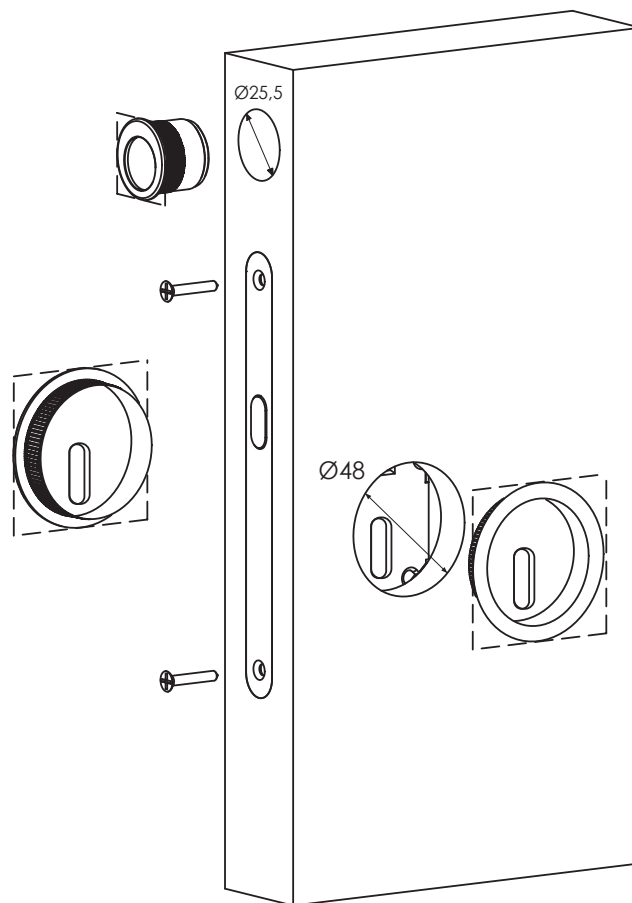

### ART. 3667C

NICCHIA QUADRA CIECA  
SQUARE FLUSH BLANK HANDLE

### ART. 3666F

NICCHIA TONDA FORO CHIAVE  
ROUND FLUSH HANDLE WITH KEY HOLE

### ART. 3667F

NICCHIA QUADRA FORO CHIAVE  
SQUARE FLUSH HANDLE WITH KEY HOLE