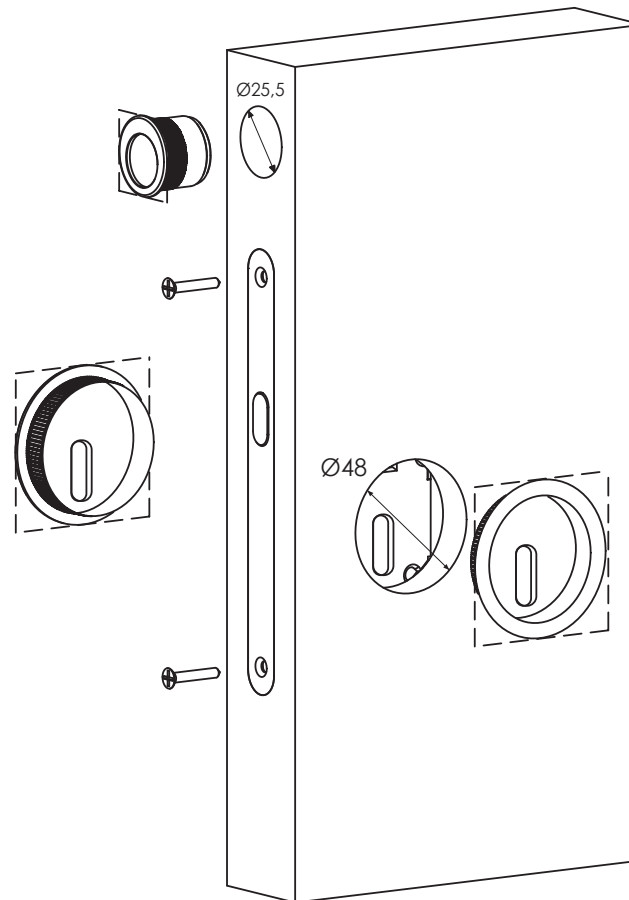

SCHEDA DI MONTAGGIO - ASSEMBLY SHEET

ART. 3666C

NICCHIA TONDA CIECA
ROUND FLUSH BLANK HANDLE

ART. 3667C

NICCHIA QUADRA CIECA
SQUARE FLUSH BLANK HANDLE

ART. 3666F

NICCHIA TONDA FORO CHIAVE
ROUND FLUSH HANDLE WITH KEY HOLE

ART. 3667F

NICCHIA QUADRA FORO CHIAVE
SQUARE FLUSH HANDLE WITH KEY HOLE

ART. 3666WC

NICCHIA TONDA FORO WC
ROUND FLUSH WC HANDLE

ART. 3667WC

NICCHIA QUADRA FORO WC
SQUARE FLUSH WC HANDLE