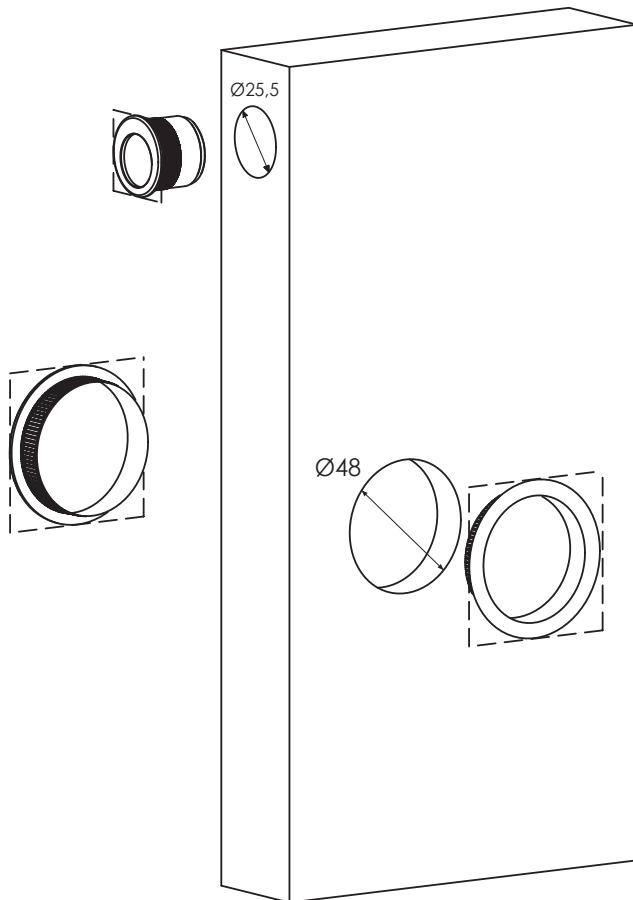

SCHEDA DI MONTAGGIO - ASSEMBLY SHEET

ART. 3666C

NICCHIA TONDA CIECA
ROUND FLUSH BLANK HANDLE

ART. 3667C

NICCHIA QUADRA CIECA
SQUARE FLUSH BLANK HANDLE

ART. 3666F

NICCHIA TONDA FORO CHIAVE
ROUND FLUSH HANDLE WITH KEY HOLE

ART. 3667F

NICCHIA QUADRA FORO CHIAVE
SQUARE FLUSH HANDLE WITH KEY HOLE

ART. 3666WC

NICCHIA TONDA FORO WC
ROUND FLUSH WC HANDLE

ART. 3667WC

NICCHIA QUADRA FORO WC
SQUARE FLUSH WC HANDLE