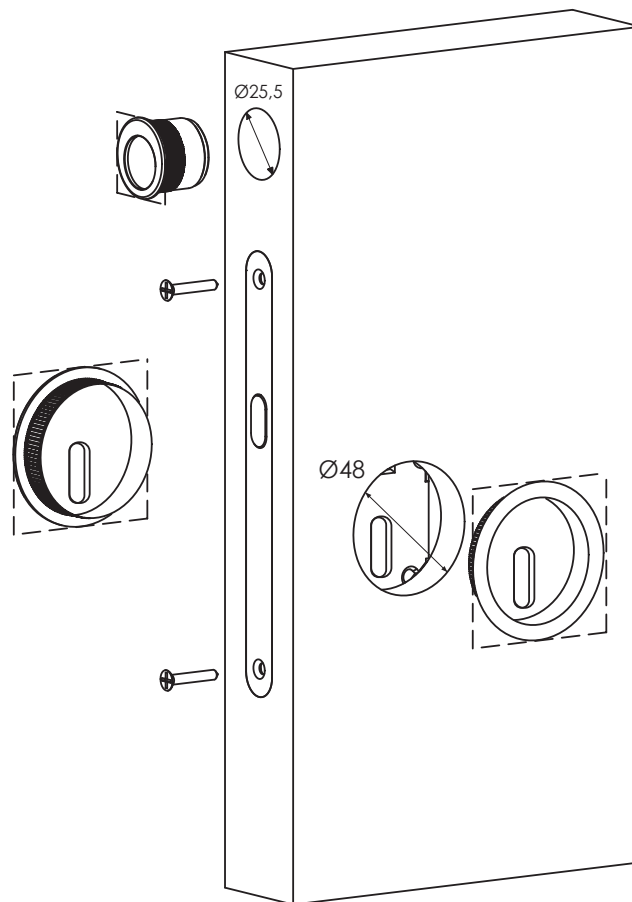

SCHEDA DI MONTAGGIO - ASSEMBLY SHEET

ART. 3666C

NICCHIA TONDA CIECA
ROUND FLUSH BLANK HANDLE

ART. 3667C

NICCHIA QUADRA CIECA
SQUARE FLUSH BLANK HANDLE

ART. 3666F

NICCHIA TONDA FORO CHIAVE
ROUND FLUSH HANDLE WITH KEY HOLE

ART. 3667F

NICCHIA QUADRA FORO CHIAVE
SQUARE FLUSH HANDLE WITH KEY HOLE

ART. 3666WC

NICCHIA TONDA FORO WC
ROUND FLUSH WC HANDLE

ART. 3667WC

NICCHIA QUADRA FORO WC
SQUARE FLUSH WC HANDLE