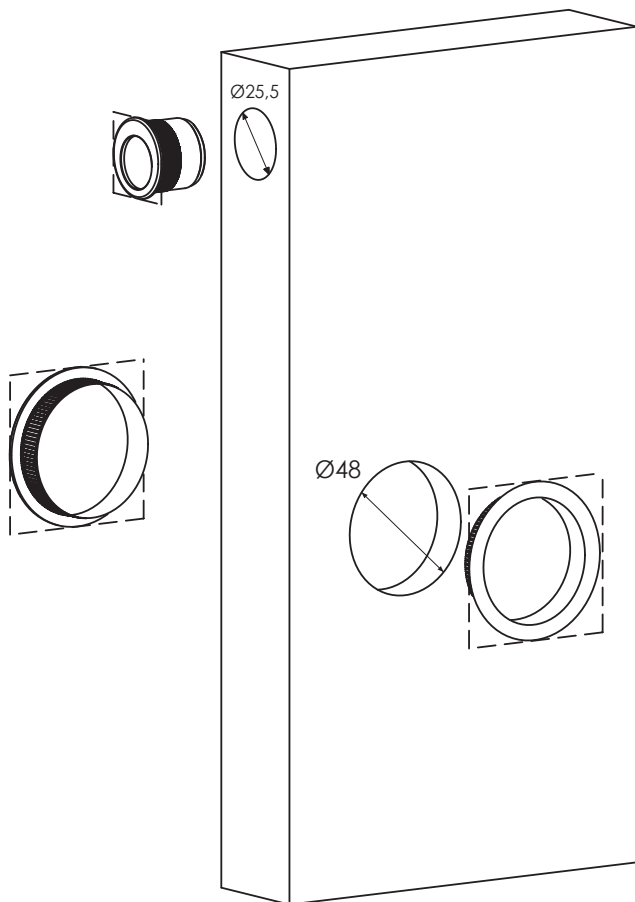

SCHEDA DI MONTAGGIO - ASSEMBLY SHEET

ART. 3666C

NICCHIA TONDA CIECA
ROUND FLUSH BLANK HANDLE

ART. 3667C

NICCHIA QUADRA CIECA
SQUARE FLUSH BLANK HANDLE

ART. 3666F

NICCHIA TONDA FORO CHIAVE
ROUND FLUSH HANDLE WITH KEY HOLE

ART. 3667F

NICCHIA QUADRA FORO CHIAVE
SQUARE FLUSH HANDLE WITH KEY HOLE

ART. 3666WC

NICCHIA TONDA FORO WC
ROUND FLUSH WC HANDLE

ART. 3667WC

NICCHIA QUADRA FORO WC
SQUARE FLUSH WC HANDLE