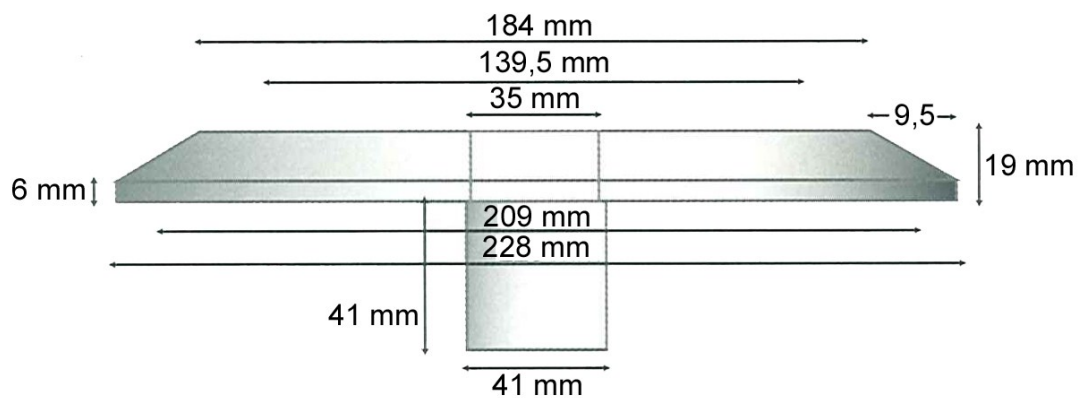

Gâches 76-45

Visuels & dimensions

Version encastrée

Version Applique

Dimensions version encastrée

ASSA ABLOY is the global leader in door opening solutions, dedicated to satisfyibg end-user needs for security, safety and