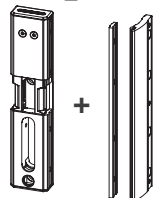

### ① Exploded view & dimensions

#### Package content

### ② Gate profile dimensions

**A** = 40 mm  
1- 5/8"

**A** = 50 mm  
2"

**A** = 60 mm  
2- 3/8"