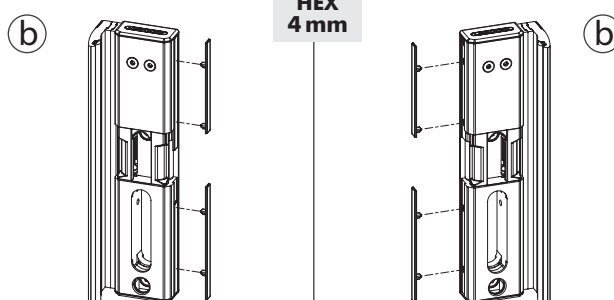

### ② Gate profile dimensions

**A** = 40 mm  
1- 5/8"

**A** = 50 mm  
2"

**A** = 60 mm  
2- 3/8"

### ③ Left or right mounting

HEX  
4 mm