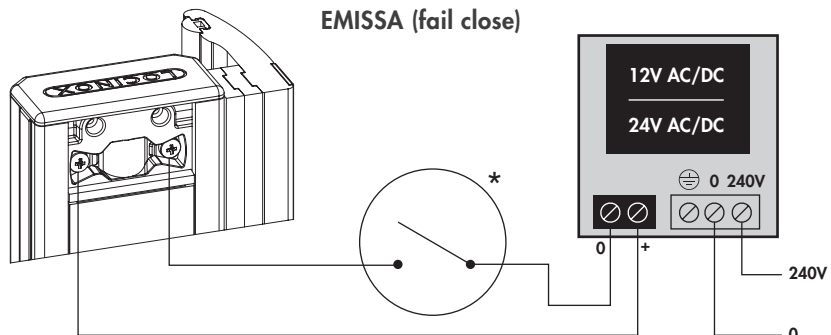

⑤ Connecting