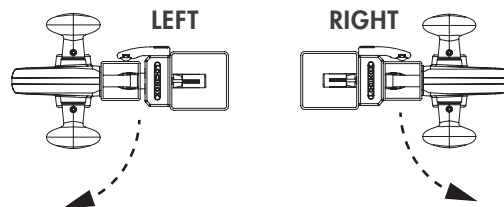

### ② Gate profile dimensions

**A** = 40 mm  
1- 5/8"

**A** = 50 mm  
2"

**A** = 60 mm  
2- 3/8"

### ③ Left or right mounting

HEX  
4 mm