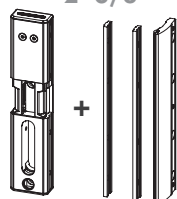

### ② Gate profile dimensions

**A** = 40 mm  
1- 5/8"

**A** = 50 mm  
2"

**A** = 60 mm  
2- 3/8"

### ③ Left or right mounting

HEX  
4 mm