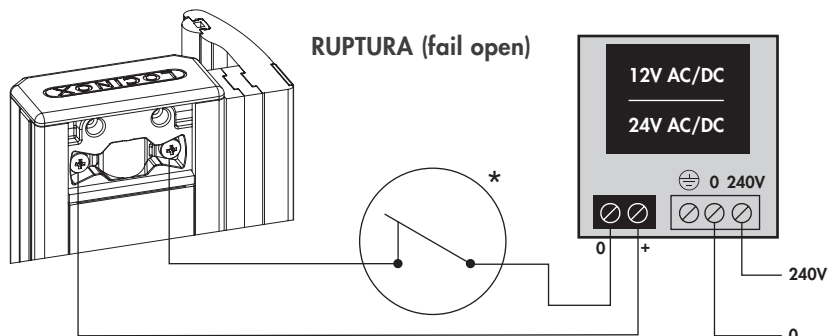

⑤ Connecting