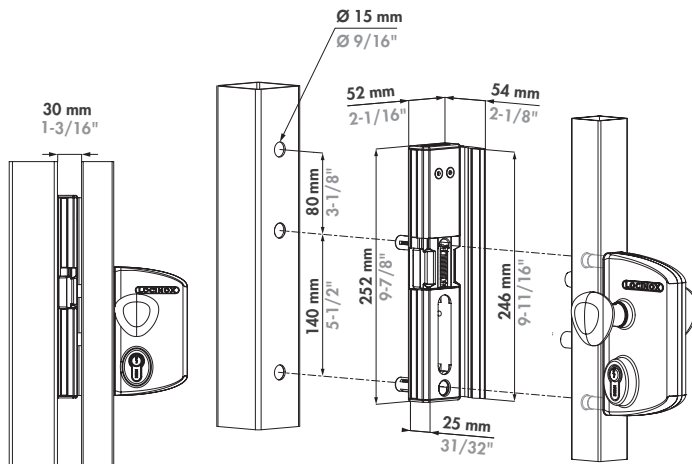

### ① Exploded view & dimensions

### ② Gate profile dimensions

**A** = 40 mm  
1- 5/8"

**A** = 50 mm  
2"

**A** = 60 mm  
2- 3/8"

### ③ Left or right mounting

HEX  
4 mm