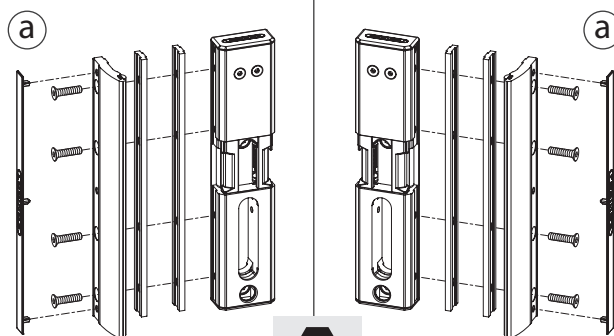

### ② Gate profile dimensions

**A** = 40 mm  
1- 5/8"

**A** = 50 mm  
2"

**A** = 60 mm  
2- 3/8"

### ③ Left or right mounting

HEX  
4 mm