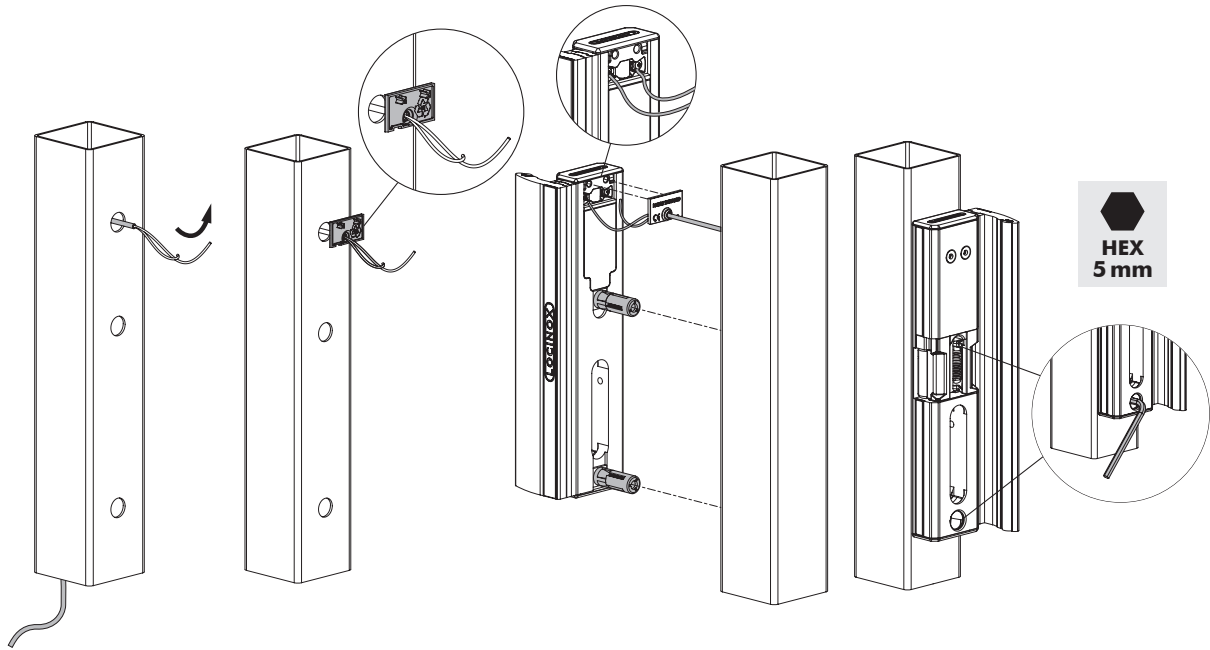

④ Mounting

⑤ Connecting

*Optional SlimStone keypad

Technical specifications

U: 12 V AC/DC
I: 1,25 A
U: 24 V AC/DC
I: 0,62 A
P: 15 W

LOCINOX®
WWW.LOCINOX.COM

Doc. Nr.: MANU-000374

* M A N U - 0 0 0 3 7 4 *

Locinox nv • Mannebeekstraat 21 • B-8790 Waregem • Belgium
Tel. +32 (0)56 77 27 66 • Fax. +32 (0)56 77 69 26 • E-mail: locinox@locinox.com