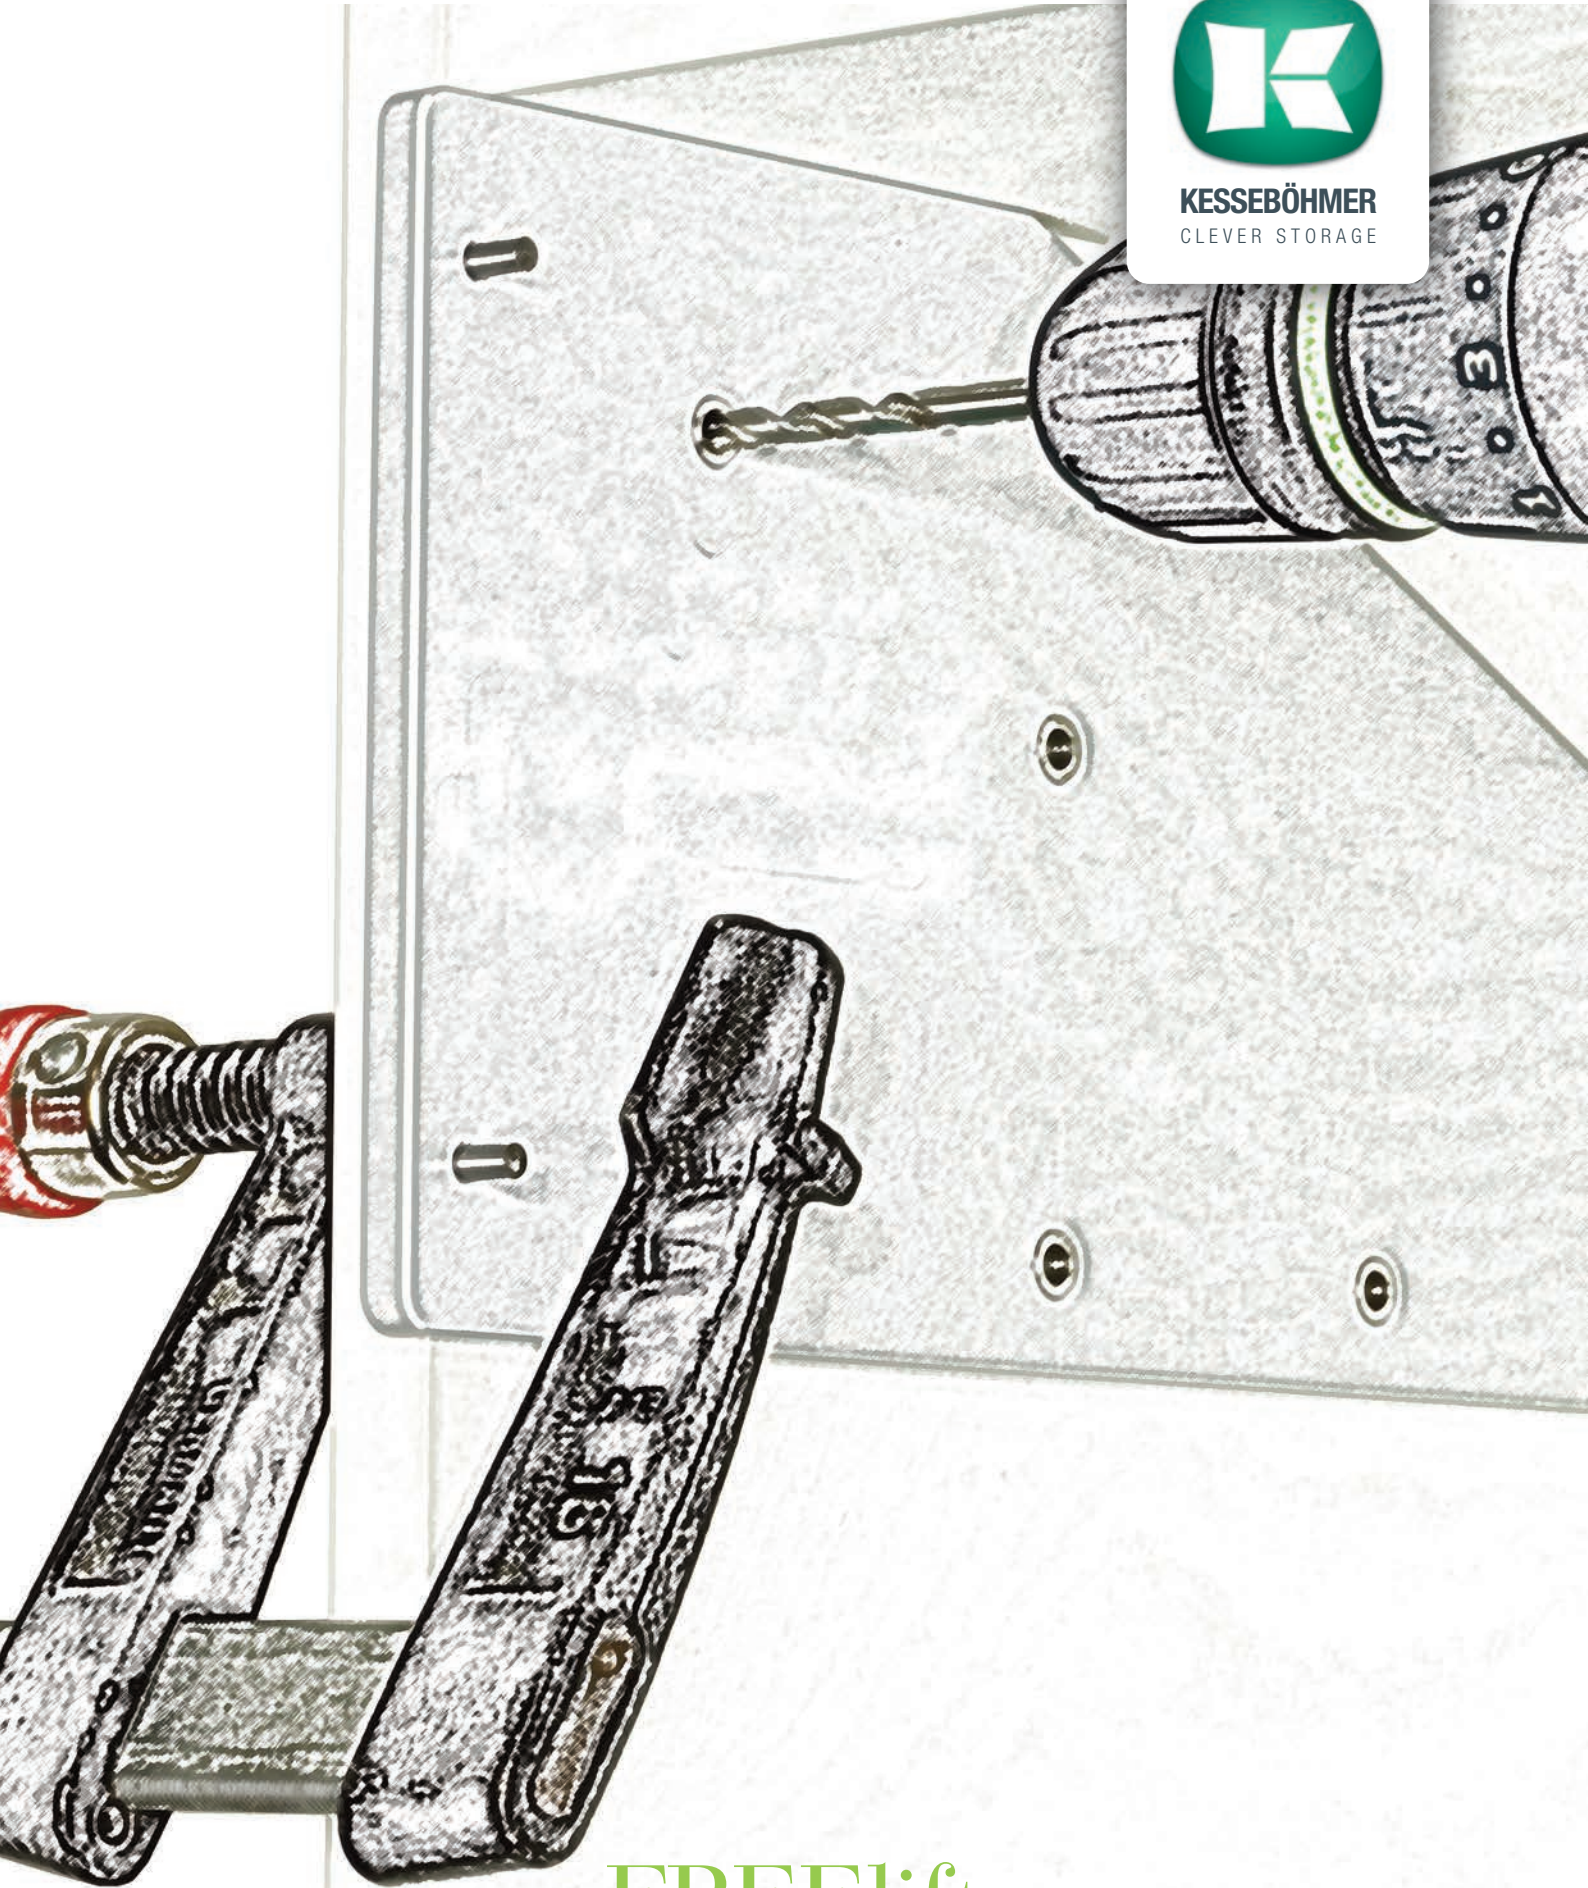

KESSEBÖHMER  
CLEVER STORAGE

# FREEfold

by Kesseböhmer

Art. no. 27 1987 7040 FREEfold

Art. no. 27 2057 7040 FREEfold short

Y

Art. no. 27 1988 7040

# FREEslide

by Kesseböhmer

Art. no. 27 1989 7040