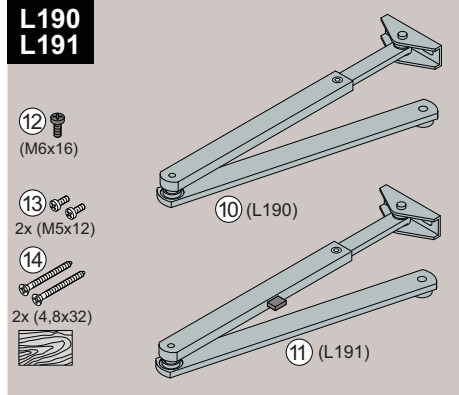

# DC340 Installation Instructions

ASSA ABLOY

**ASSA ABLOY**

ASSA ABLOY is the global leader in door opening solutions, dedicated to satisfying end-user needs for security, safety and convenience.

**TRENOIS DECAMPS**