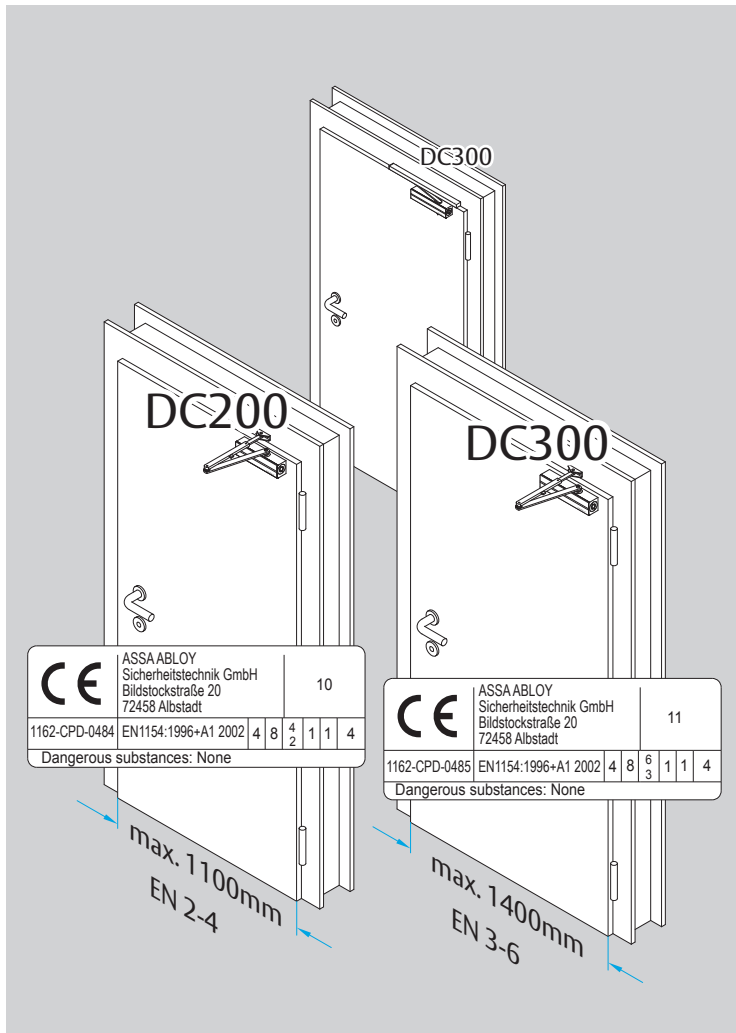

DC200
DC300

Installation Instructions

ASSA ABLOY

D1001101

DC200/DC300

	EN2	EN3	EN4	EN5	EN6
DC200	-3	0	+3	-	-
DC300	-	-3	0	+3	+9

ASSA ABLOY is the global leader in door opening solutions, dedicated to satisfying end-user needs for security, safety and convenience.