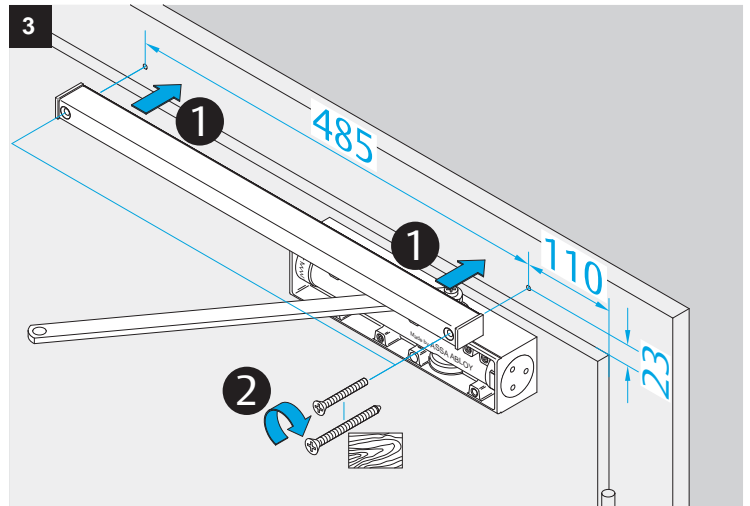

DC200
DC300

Installation Instructions

ASSA ABLOY

D1001101

DC200/DC300

	EN2	EN3	EN4	EN5	EN6
DC200	-3	0	+3	-	-
DC300	-	-3	0	+3	+9

ASSA ABLOY is the global leader in door opening solutions, dedicated to satisfying end-user needs for security, safety and convenience.