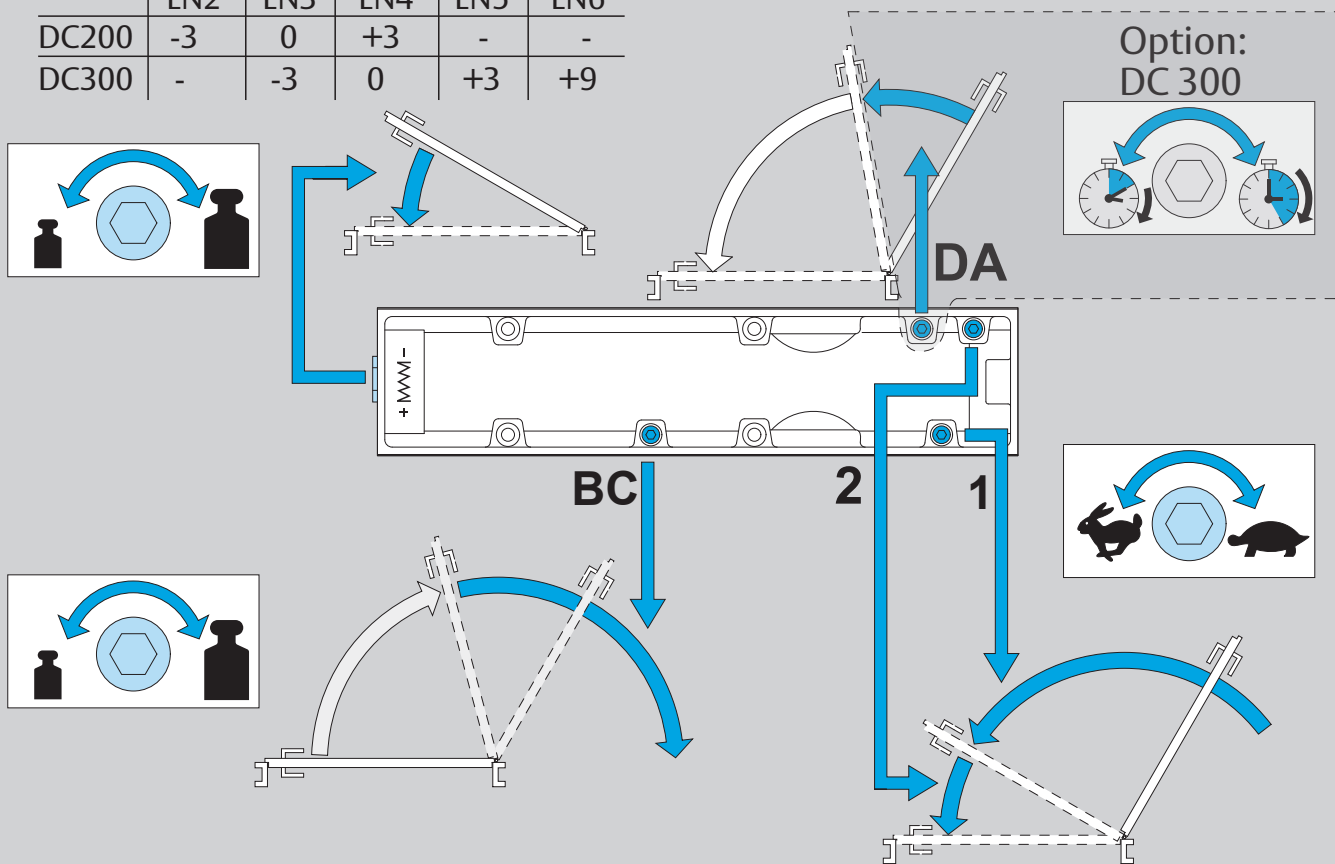

DC200
DC300

Installation Instructions

ASSA ABLOY

D1001101

DC200/DC300

	EN2	EN3	EN4	EN5	EN6
DC200	-3	0	+3	-	-
DC300	-	-3	0	+3	+9

ASSA ABLOY is the global leader in door opening solutions, dedicated to satisfying end-user needs for security, safety and convenience.