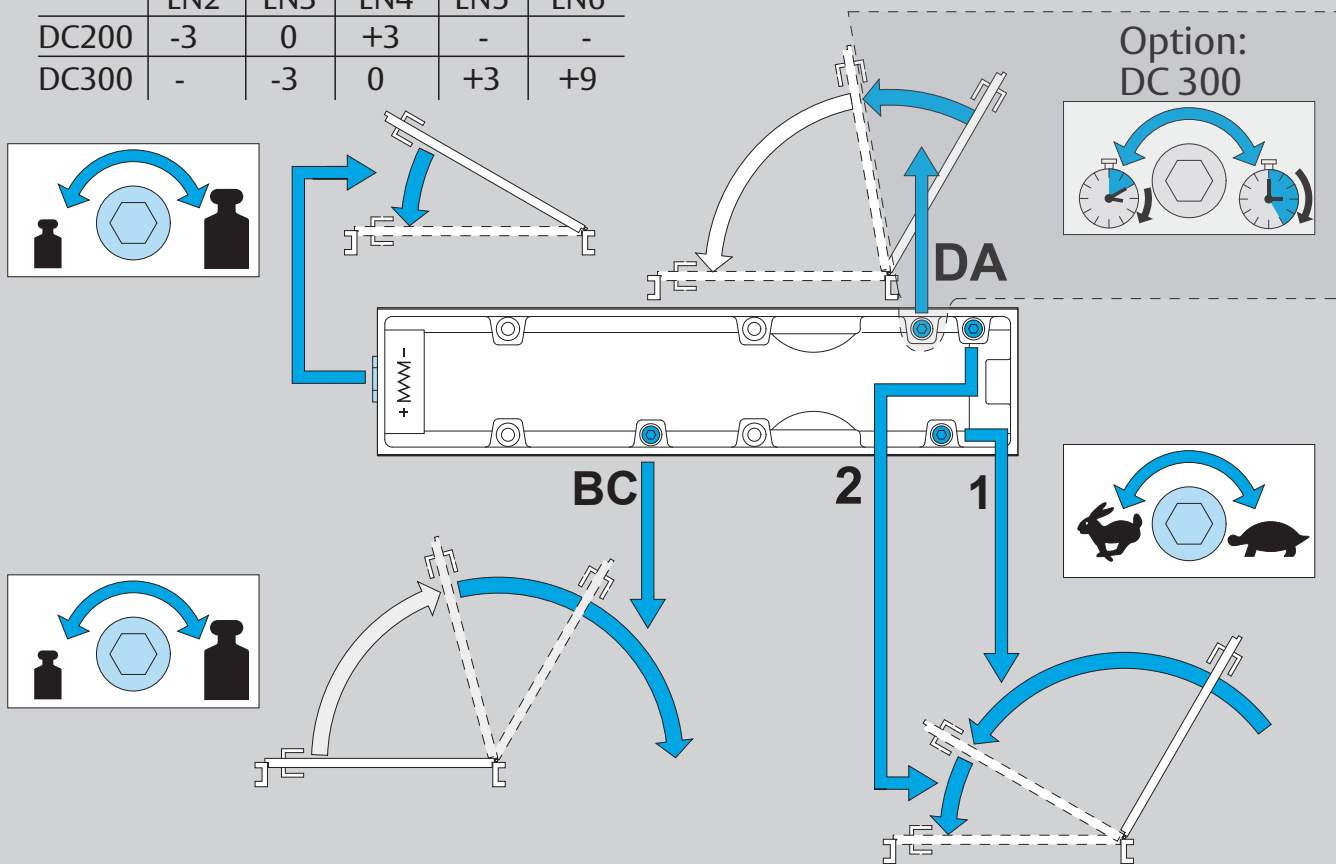

DC200
DC300

Installation Instructions

ASSA ABLOY

D1001101

DC200/DC300

| | EN2 | EN3 | EN4 | EN5 | EN6 |
|-------|-----|-----|-----|-----|-----|
| DC200 | -3 | 0 | +3 | - | - |
| DC300 | - | -3 | 0 | +3 | +9 |