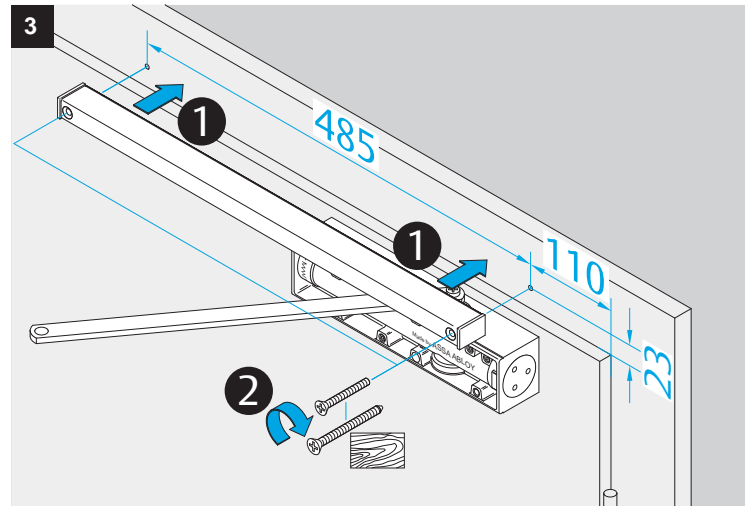

DC200
DC300

Installation Instructions

ASSA ABLOY

D1001101

DC200/DC300

| | EN2 | EN3 | EN4 | EN5 | EN6 |
|-------|-----|-----|-----|-----|-----|
| DC200 | -3 | 0 | +3 | - | - |
| DC300 | - | -3 | 0 | +3 | +9 |