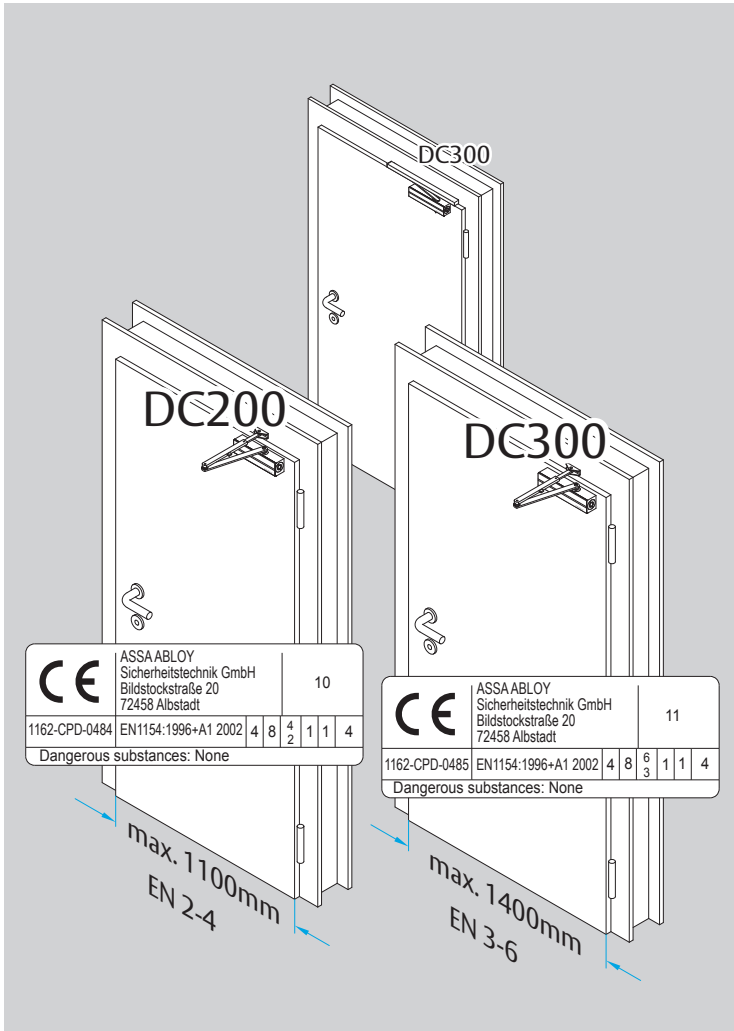

DC200
DC300

Installation Instructions

ASSA ABLOY

D1001101

DC200/DC300

| | EN2 | EN3 | EN4 | EN5 | EN6 |
|-------|-----|-----|-----|-----|-----|
| DC200 | -3 | 0 | +3 | - | - |
| DC300 | - | -3 | 0 | +3 | +9 |