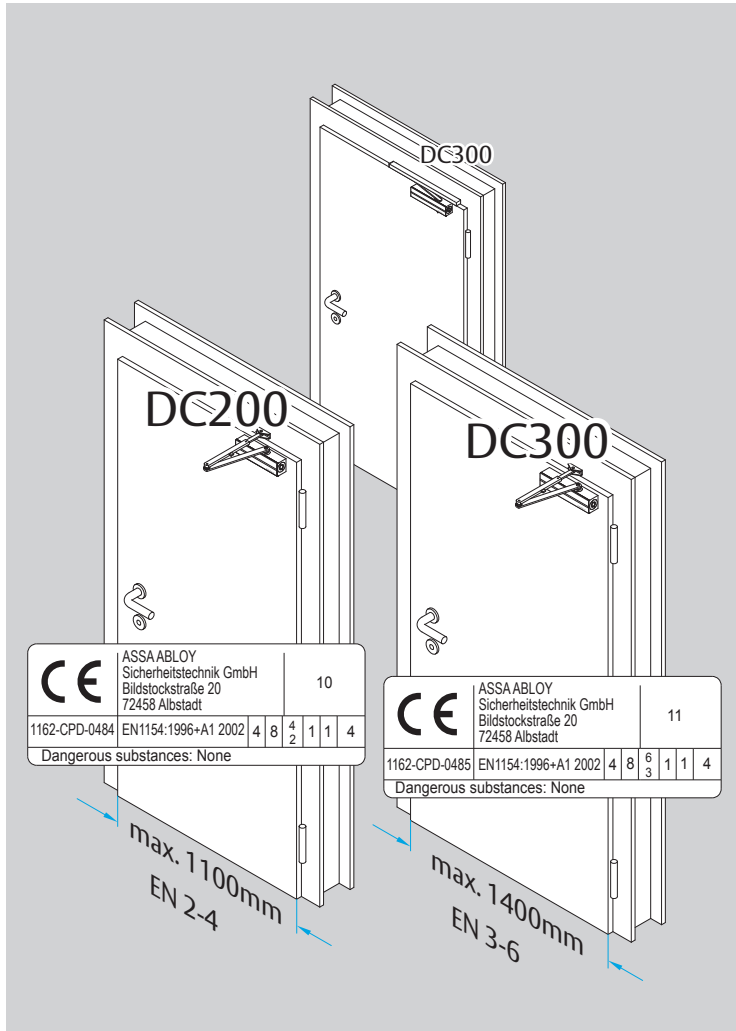

DC200
DC300

Installation Instructions

ASSA ABLOY

D1001101

DC200/DC300

| | EN2 | EN3 | EN4 | EN5 | EN6 |
|-------|-----|-----|-----|-----|-----|
| DC200 | -3 | 0 | +3 | - | - |
| DC300 | - | -3 | 0 | +3 | +9 |