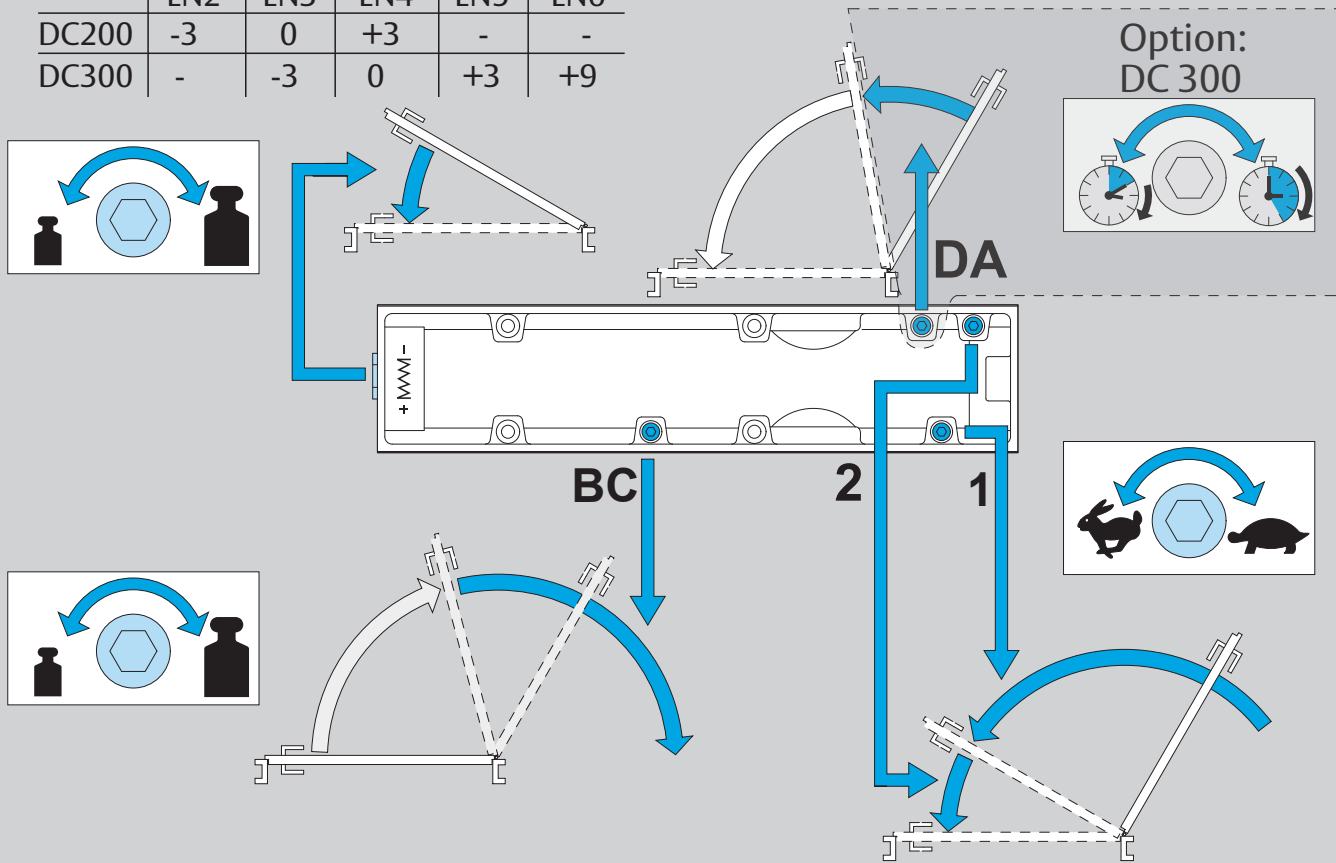

DC200
DC300

Installation Instructions

ASSA ABLOY

D1001101

DC200/DC300

| | EN2 | EN3 | EN4 | EN5 | EN6 |
|-------|-----|-----|-----|-----|-----|
| DC200 | -3 | 0 | +3 | - | - |
| DC300 | - | -3 | 0 | +3 | +9 |