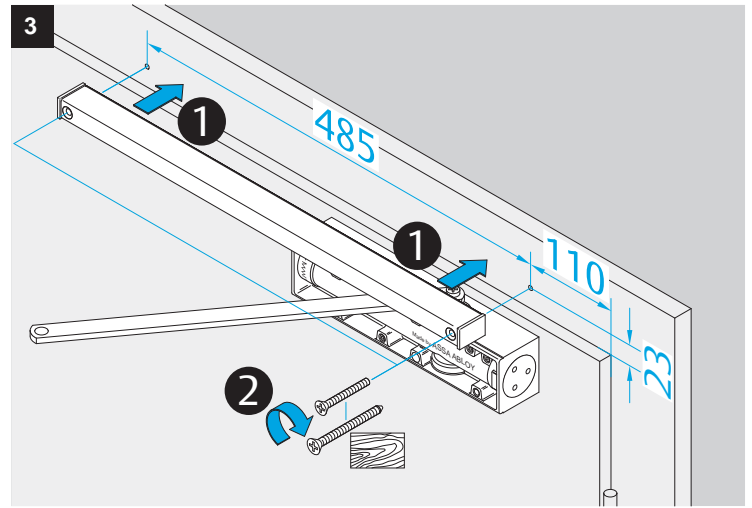

DC200
DC300

Installation Instructions

ASSA ABLOY

D1001101

DC200/DC300

| | EN2 | EN3 | EN4 | EN5 | EN6 |
|-------|-----|-----|-----|-----|-----|
| DC200 | -3 | 0 | +3 | - | - |
| DC300 | - | -3 | 0 | +3 | +9 |