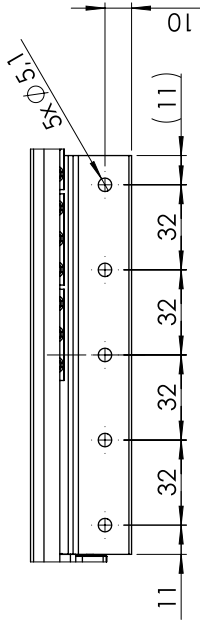

AP=850

IP=150

B

A

DETAIL A 1 : 2

opening : ca. 538 mm

Index	Change	Date	Name
Description: BA-SB/850.4/150.A4/KK6			
DIN ISO 128-30	Surface: diverse	Material: diverse	Weight: 1.22 kg
	PÖTTKER Transforming furniture	Name: Vaquero	Date: 28.09.12
	signed	J. Vaquera	10.01.2017
	Tested	Second Company:	
General tolerance: DIN ISO 2768 - m			Item No: 47085202
			Scale: 1:3
			Page: 1/3
			A3

CLOSE

OPEN

 DIN ISO 128-30		Description: BA-SB/850.4/150.A4/KK6		Surface: diverse		Material: diverse		Weight: 1.22 kg	
PÖTTKER Transforming furniture	signed Vaquero	Name Vaquero	Date 28.09.12	Company					
	Tested J. Vaquero	J. Vaquero	10.01.2017	Second Company:					
General tolerance: DIN ISO 2768 - m		Item No: 47085202		Scale 1:2		Page 2/3		A3	