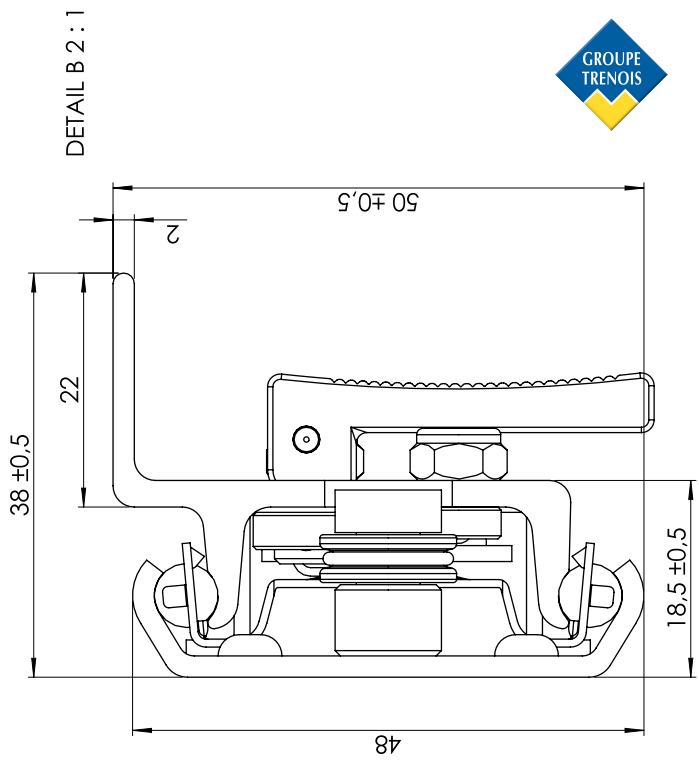

AP=850

IP=150

B

A

DETAIL A 1 : 2

opening : ca. 538 mm

Index	Change	Date	Name
Description: BA-SB/850.4/150.A4/KK6			
DIN ISO 128-30	Surface: diverse	Material: diverse	Weight: 1.22 kg
	PÖTTKER Transforming furniture	Name: Vaquero	Date: 28.09.12
	signed	J. Vaquera	10.01.2017
	Tested	Second Company:	
General tolerance: DIN ISO 2768 - m			Item No: 47085202
			Scale: 1:3
			Page: 1/3
			A3

CLOSE

OPEN

 DIN ISO 128-30		Description: BA-SB/850.4/150.A4/KK6		Surface: diverse		Material: diverse		Weight: 1.22 kg	
PÖTTKER Transforming furniture	signed Vaquero	Name Vaquero	Date 28.09.12	Company					
	Tested J. Vaquero	J. Vaquero	10.01.2017	Second Company:					
General tolerance: DIN ISO 2768 - m		Item No: 47085202		Scale 1:2		Page 2/3		A3	