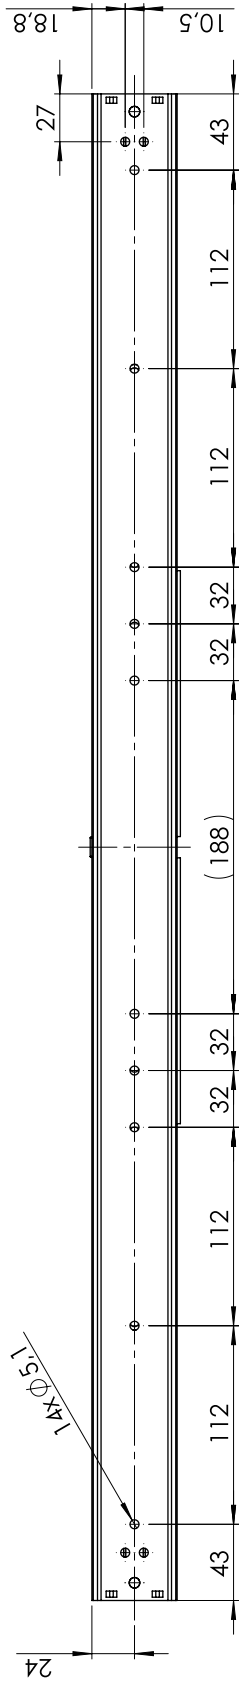

AP=850

IP=150

B

A

DETAIL A 1 : 2

opening : ca. 538 mm

Index	Change	Date	Name
Description: BA-SB/850.4/150.A4/KK6			
DIN ISO 128-30	Surface: diverse	Material: diverse	Weight: 1.22 kg
	PÖTTKER Transforming furniture	Name: Vaquero	Date: 28.09.12
	signed	J. Vaquera	10.01.2017
	Tested	Second Company:	
General tolerance: DIN ISO 2768 - m			Item No: 47085202
			Scale: 1:3
			Page: 1/3
			A3

CLOSE

OPEN

 DIN ISO 128-30		Description: BA-SB/850.4/150.A4/KK6		Surface: diverse		Material: diverse		Weight: 1.22 kg	
PÖTTKER Transforming furniture	signed Vaquero	Name Vaquero	Date 28.09.12	Company					
	Tested J. Vaquero	J. Vaquero	10.01.2017	Second Company:					
General tolerance: DIN ISO 2768 - m		Item No: 47085202		Scale 1:2		Page 2/3		A3	