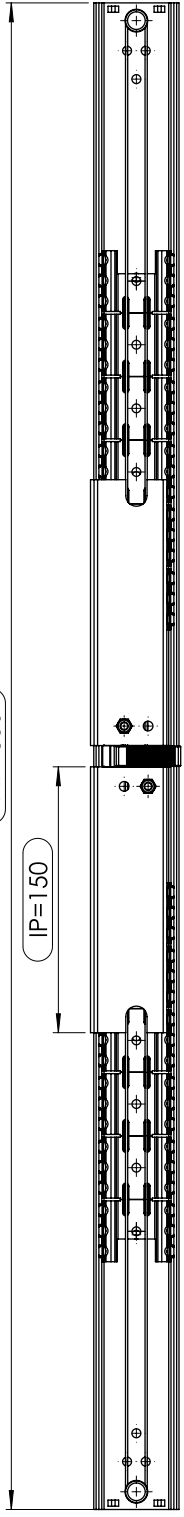

AP=850

IP=150

B

A

DETAIL A 1 : 2

opening : ca. 538 mm

Index	Change	Date	Name
Description: BA-SB/850.4/150.A4/KK6			
DIN ISO 128-30	Surface: diverse	Material: diverse	Weight: 1.22 kg
	PÖTTKER Transforming furniture	Name: Vaquero	Date: 28.09.12
	signed	J. Vaquera	10.01.2017
	Tested	Second Company:	
General tolerance: DIN ISO 2768 - m			Item No: 47085202
			Scale: 1:3
			Page: 1/3
			A3

CLOSE

OPEN

 DIN ISO 128-30		Description: BA-SB/850.4/150.A4/KK6		Surface: diverse		Material: diverse		Weight: 1.22 kg	
PÖTTKER Transforming furniture	signed Vaquero	Name Vaquero	Date 28.09.12	Company					
	Tested J. Vaquero	J. Vaquero	10.01.2017	Second Company:					
General tolerance: DIN ISO 2768 - m		Item No: 47085202		Scale 1:2		Page 2/3		A3	