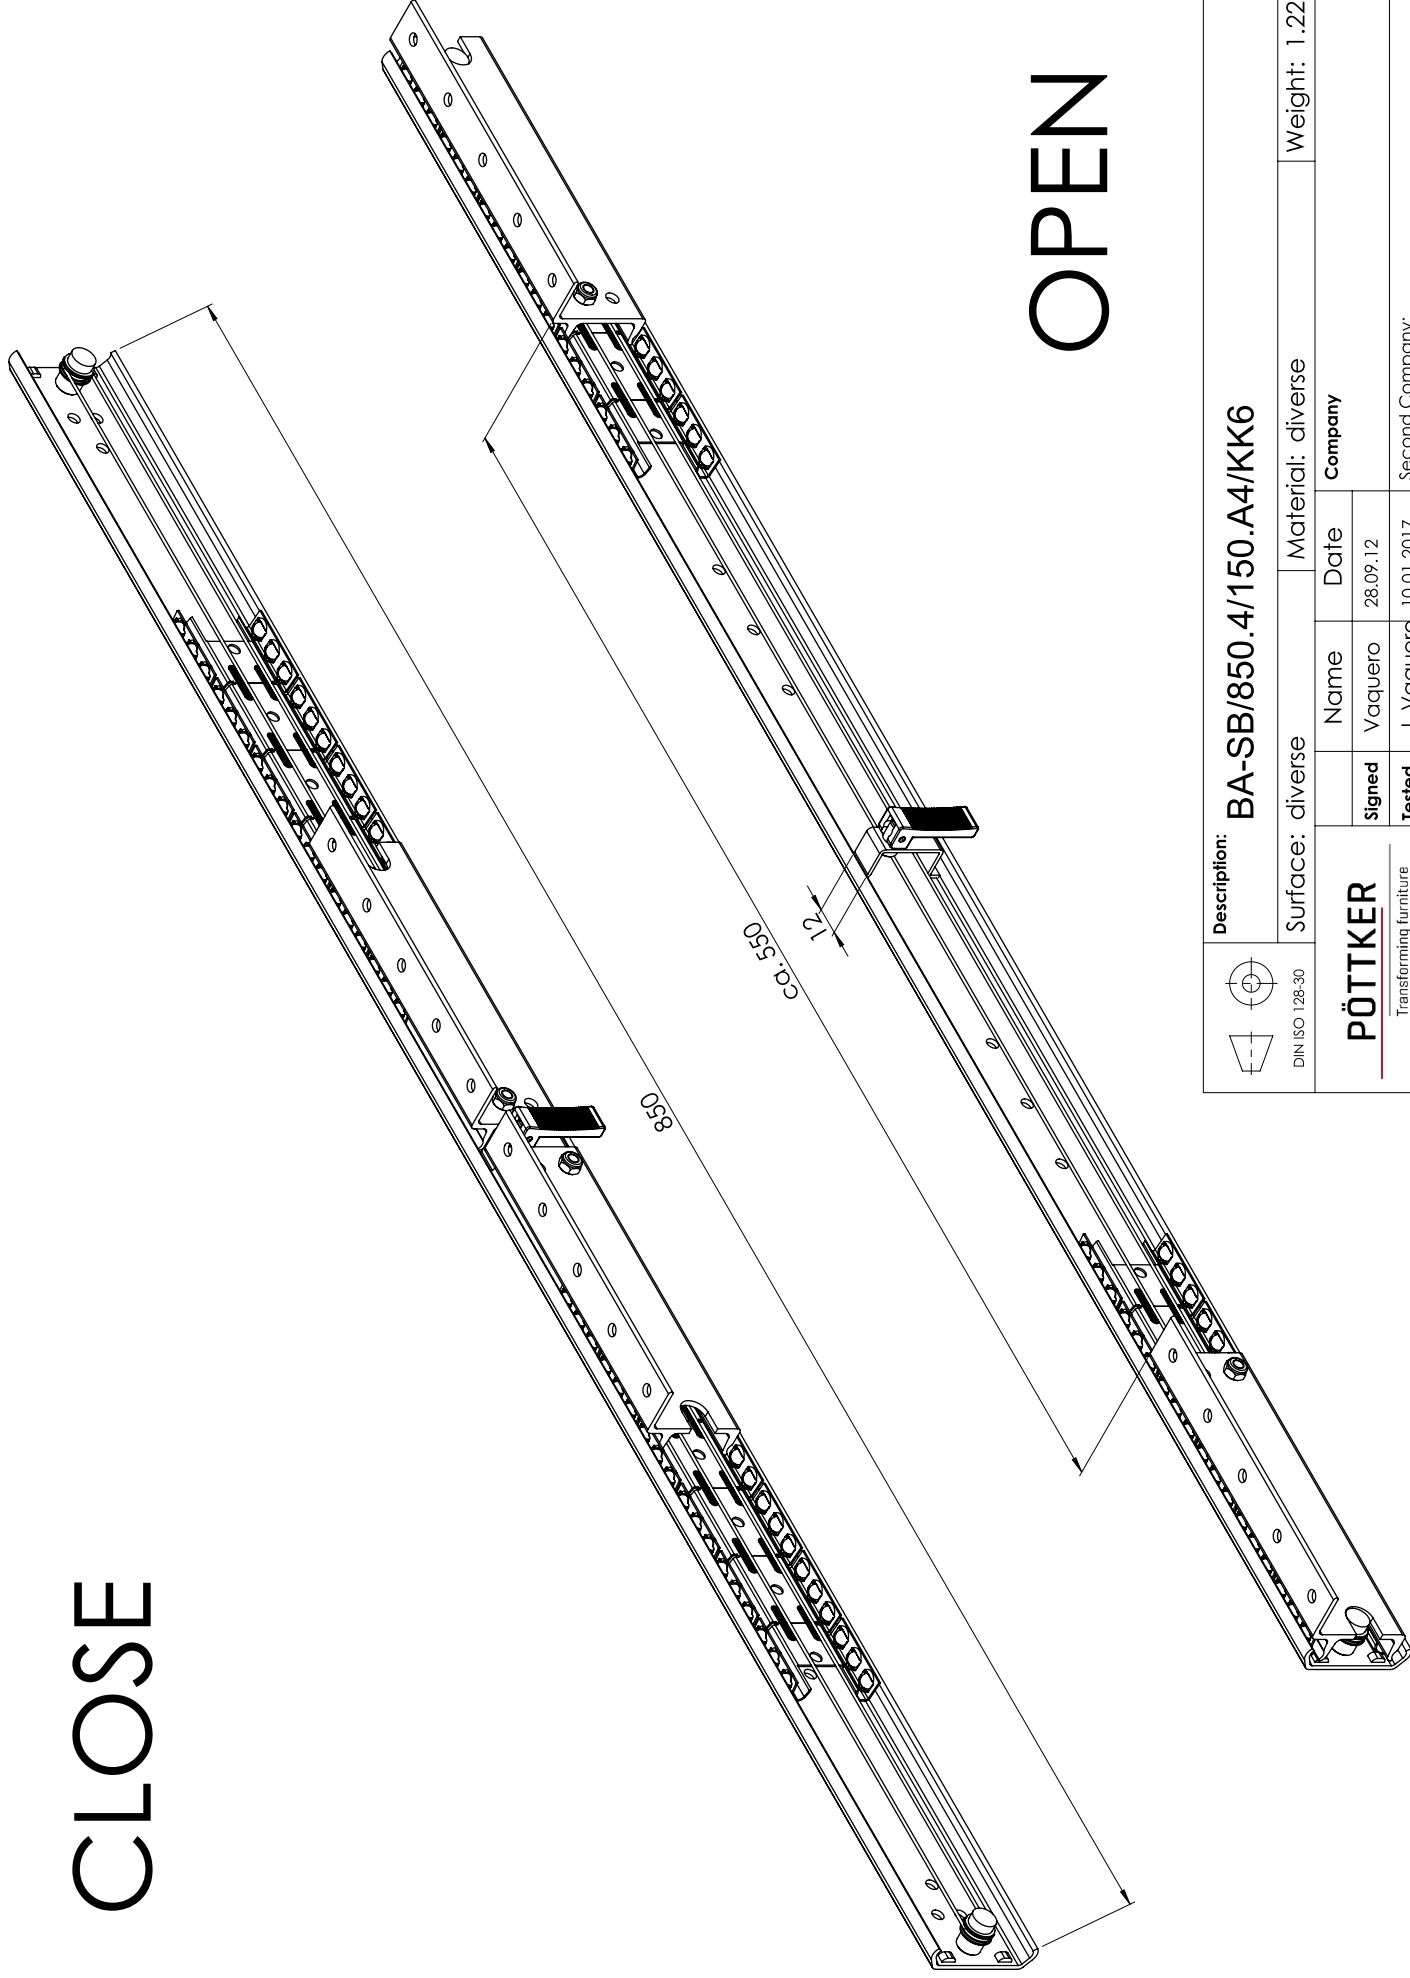

AP=850

IP=150

B

A

DETAIL A 1 : 2

opening : ca. 538 mm

Index	Change	Date	Name
Description: BA-SB/850.4/150.A4/KK6			
DIN ISO 128-30	Surface: diverse	Material: diverse	Weight: 1.22 kg
	PÖTTKER Transforming furniture	Name: Vaquero	Date: 28.09.12
	signed	J. Vaquera	10.01.2017
	Tested	Second Company:	
General tolerance: DIN ISO 2768 - m			Item No: 47085202
			Scale: 1:3
			Page: 1/3
			A3

CLOSE

OPEN

 DIN ISO 128-30		Description: BA-SB/850.4/150.A4/KK6		Surface: diverse		Material: diverse		Weight: 1.22 kg	
PÖTTKER Transforming furniture	signed Vaquero	Name Vaquero	Date 28.09.12	Company					
	Tested J. Vaquero	J. Vaquero	10.01.2017	Second Company:					
General tolerance: DIN ISO 2768 - m		Item No: 47085202		Scale 1:2		Page 2/3		A3	