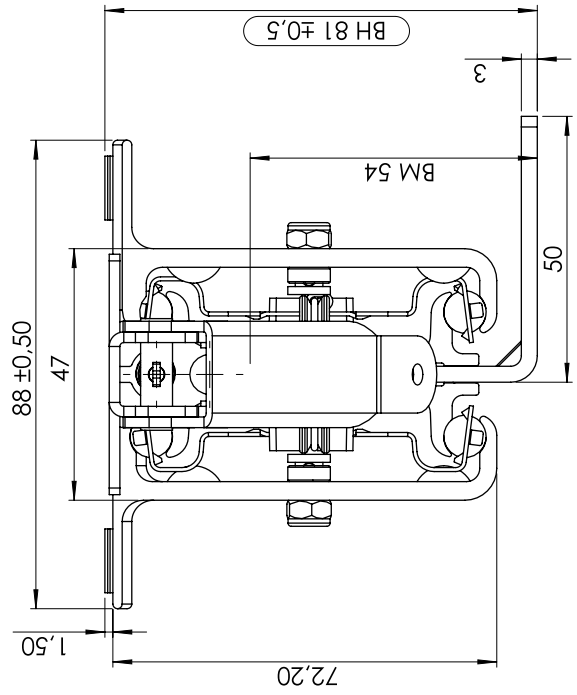

Comfort Brake: 1280mm (15305)
 Komforbremse: 1280mm (15305)

opening : ca. **2034** mm

Index	Change	Date	Name
	Description: A7-SCB/1200.A7/1200.A7/KK4/AS/BH81		
	Surface:	Material: diverse	Weight: 5.08 kg
		Name	Date
		Vandyck	02.02.2013
		Company	
		P. Vandyck	05.03.2019
		Second Company:	
	Item No: 77120715	Scale: 1:4	Page: 1/3
	General tolerance: DIN ISO 2768 - m		A3

PÖTTKER
 Transforming furniture

signed
 Tested

CLOSE

1200

Opening: ca. 2034 mm
(Max length: ca. 3234 mm)

OPEN

DIN ISO 128-30

PÖTTKER

A7-SCB/1200.A7/1200.A7/KK4/AS/BH81

Surface:

Material: diverse

Weight: 5.08 kg

Name

Vandyck

Date

Company

General tolerance:

DIN ISO 2768 - m

Item No: 77120715

Scale 1:7

Page 2/3

A3