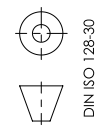

Comfort Brake: 1280mm (15305)
 Komforbremse: 1280mm (15305)

opening : ca. **2034** mm

Index	Change	Date	Name
	Description: A7-SCB/1200.A7/1200.A7/KK4/AS/BH81		
	Surface:	Material: diverse	Weight: 5.08 kg
		Name	Date
		Vandyck	02.02.2013
		Company	
		P. Vandyck	05.03.2019
		Second Company:	
	Item No: 77120715	Scale: 1:4	Page: 1/3
	General tolerance: DIN ISO 2768 - m		A3

PÖTTKER
 Transforming furniture

signed
 Tested

CLOSE

1200

Opening: ca. 2034 mm
(Max length: ca. 3234 mm)

OPEN

DIN ISO 128-30

PÖTTKER