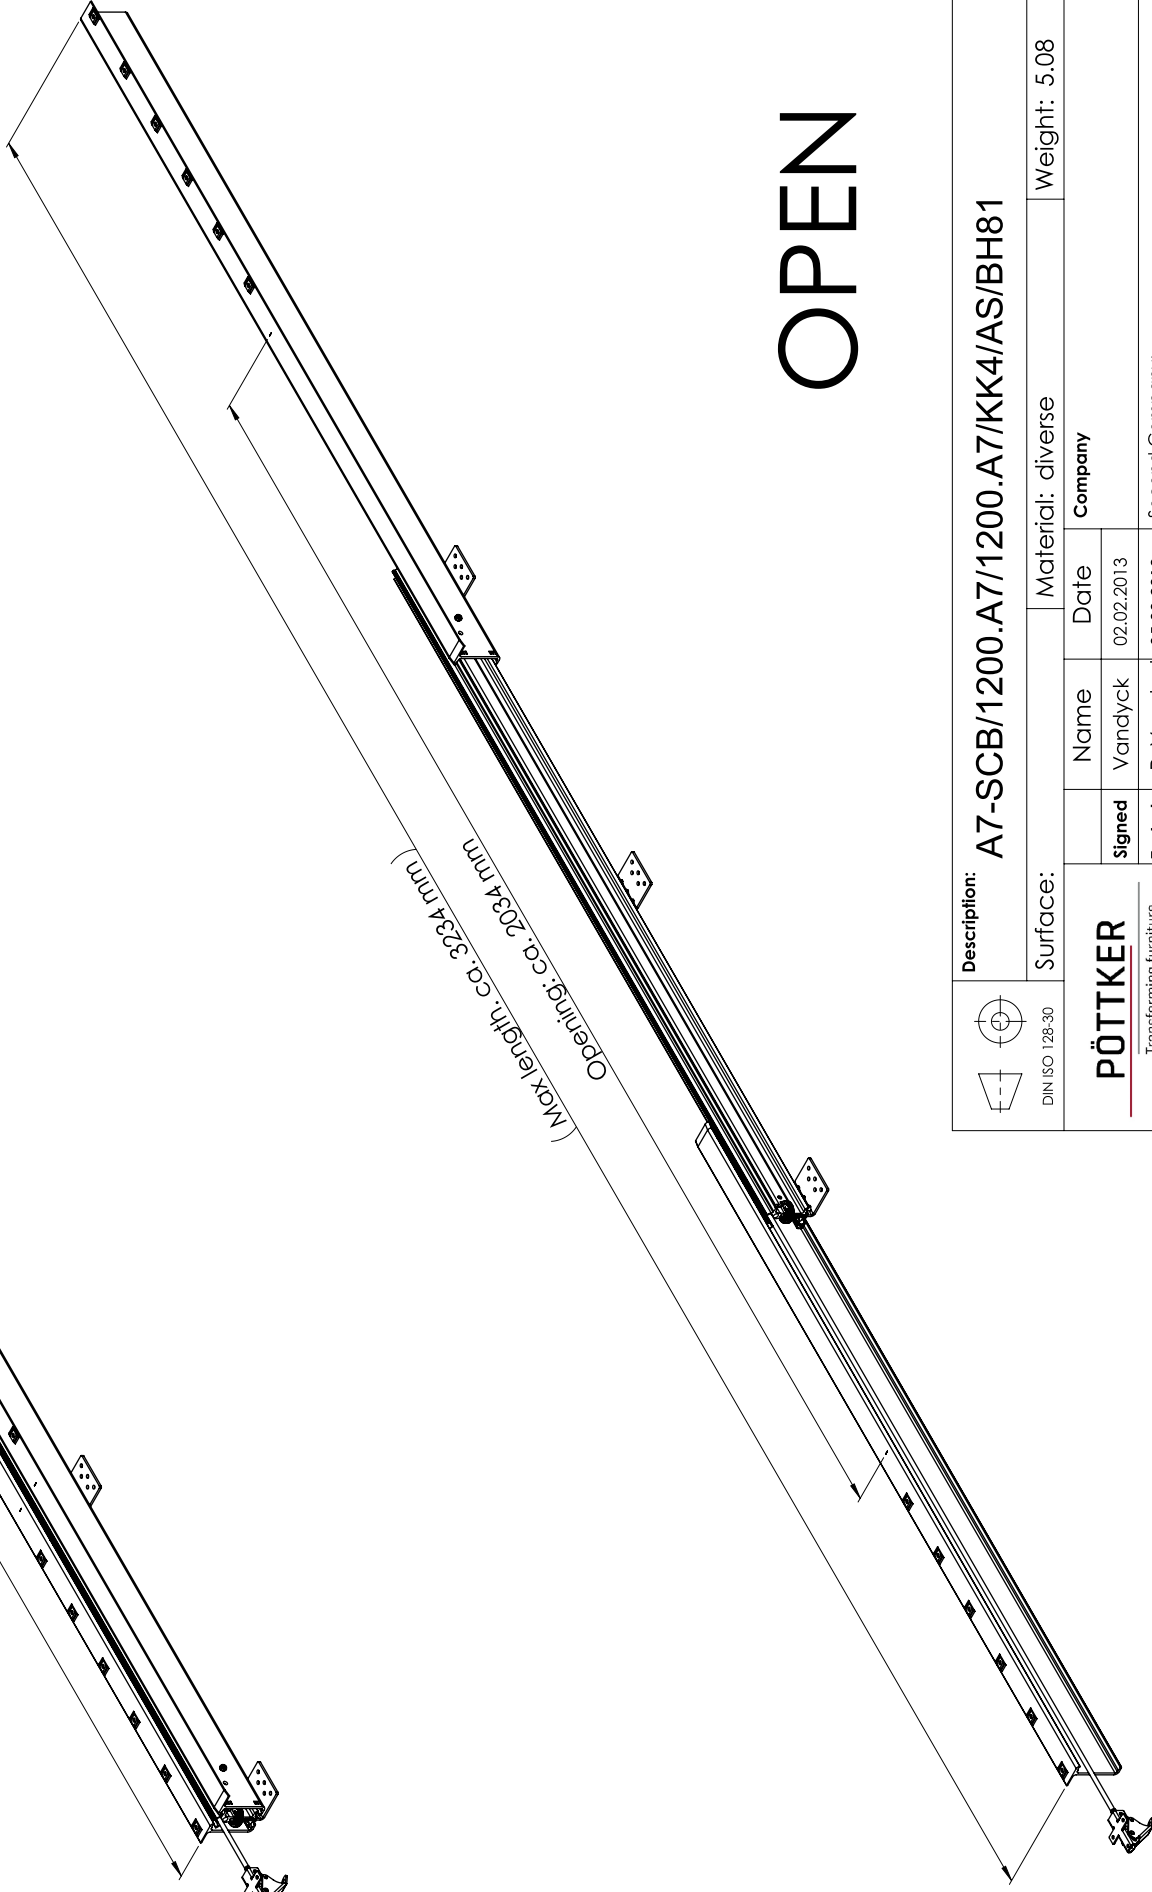

Comfort Brake: 1280mm (15305)
 Komforbremse: 1280mm (15305)

opening : ca. **2034** mm

Index	Change	Date	Name
	Description: A7-SCB/1200.A7/1200.A7/KK4/AS/BH81		
	Surface:	Material: diverse	Weight: 5.08 kg
		Name	Date
		Vandyck	02.02.2013
		Company	
		P. Vandyck	05.03.2019
		Second Company:	
	Item No: 77120715	Scale: 1:4	Page: 1/3
	General tolerance: DIN ISO 2768 - m		A3

PÖTTKER
 Transforming furniture

signed
 Tested

CLOSE

1200

Opening: ca. 2034 mm
(Max length: ca. 3234 mm)

OPEN

DIN ISO 128-30

PÖTTKER

A7-SCB/1200.A7/1200.A7/KK4/AS/BH81

Surface:

Material: diverse

Weight: 5.08 kg

Name

Vandyck

Date

Company

General tolerance:

DIN ISO 2768 - m

Item No: 77120715

Scale 1:7

Page 2/3

A3