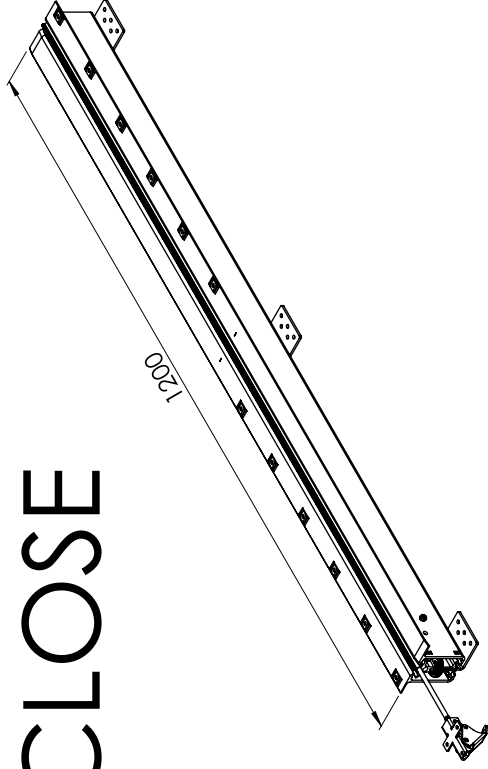

Comfort Brake: 1280mm (15305)
 Komforbremse: 1280mm (15305)

opening : ca. **2034** mm

Index	Change	Date	Name
	Description: A7-SCB/1200.A7/1200.A7/KK4/AS/BH81		
	Surface:	Material: diverse	Weight: 5.08 kg
		Name	Date
		Vandyck	02.02.2013
		Company	
		P. Vandyck	05.03.2019
		Second Company:	
	Item No: 77120715	Scale: 1:4	Page: 1/3
	General tolerance: DIN ISO 2768 - m		A3

PÖTTKER
 Transforming furniture

signed
 Tested

CLOSE

1200

Opening: ca. 2034 mm
(Max length: ca. 3234 mm)

OPEN

DIN ISO 128-30

PÖTTKER

A7-SCB/1200.A7/1200.A7/KK4/AS/BH81

Surface:

Material: diverse

Weight: 5.08 kg

Name

Vandyck

Date

Company

General tolerance:

DIN ISO 2768 - m

Item No: 77120715

Scale 1:7

Page 2/3

A3