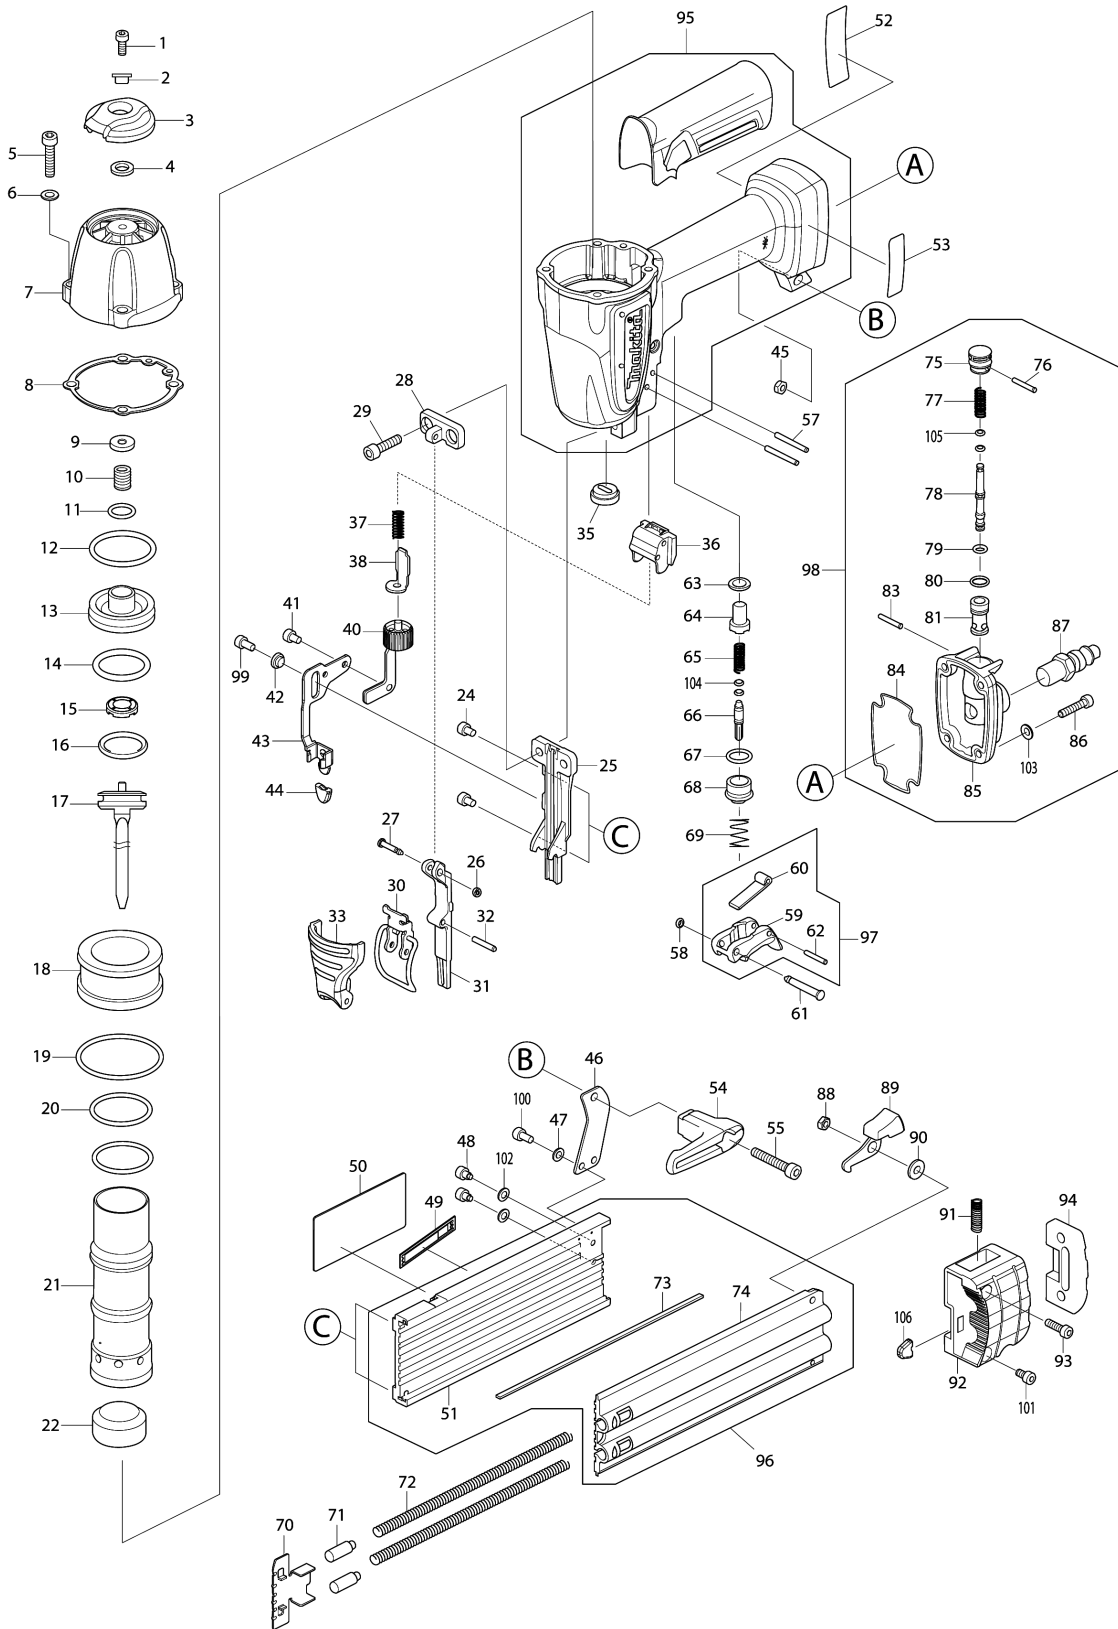

Model No.AF506 PNEUMATIC BRAD NAILER

Model No.AF506 PNEUMATIC BRAD NAILER

Position	Référence pièce	Description	Echange	QTE	New/Old	Option 1	Option 2	COMMENTAIRE
001	HY00000001	VIS HEX M4X10		1		0	P1	
002	HY00000002	BAGUE 4		1		0	P1	
003	HY00000508	EXHAUSTCOVER		1				
004	HY00000004	RONDELLE CAOUTCHOUC		1		0	P1	
005	HY00000049	VIS HEX M5X22		4		0	P1	
006	HY00000160	FLAT WASHER 5		4				
007	HY00000511	TOPCAP		1				
008	HY00000509	TOPCAPGASCKET		1				
009	HY00000008	BUTEE V		1		0	P1	
010	HY00000629	COMPRESSIONSPRING7		1				
011	HY00000010	O-RING 12		1		0	P1	
012	HY00000011	O-RING 33		1		0	P1	
013	HY00000507	HEADVALVE		1				
014	HY00000408	ORING26.5		1				
015	HY00000014	BUTEE P		1		0	P1	
016	HY00000400	ORING22.5		1				
017	HY00000911	DRIVER COMPLETE		1				
018	HY00000912	CYLINDER SEPARATER		1				
019	HY00000016	O-RING 46		1		0	P1	
020	HY00000409	ORING30.5		2				
021	HY00000913	CYLINDER		1				
022	HY00000546	FRONTCUSHION		1				
024	HY00000074	VIS HEX M4X8		2		0	P1	
025	HY00000914	DRIVER GUIDE		1				
026	HY00000043	ANNEAU CAOUTCHOUC 2		1		0	P1	
027	HY00000915	COVER PLATE PIN		1				
028	HY00000916	PLATE		1				
029	HY00000005	VIS HEX M5X20		2		0	P1	
030	HY00000917	LATCH		1				
031	HY00000918	DOOR		1				
032	HY00000531	SPRINGPIN3-22		1				
033	HY00000919	LATCH COVER		1				
035	HY00000023	OBTURATEUR		1		0	P1	
036	HY00000506	HOLDER		1				
037	HY00000421	COMPRESSIONSPRING5		1				
038	HY00000444	UPPERYOKE		1				
040	HY00000950	CONTACT ARM COMPLETE		1				
041	HY00000649	HEX.SOCKETHHEADBOLTM4X4		1				
042	HY00000633	BUSH		1				
043	HY00000923	CONTACT TOP		1				
044	HY00000378	ADAPTATEUR		1			A99	
D10		INC. 106						
045	HY00000924	HEX. LOCK NUT M5		1				
046	HY00000925	JOINT		1				
047	HY00000070	RONDELLE		1		0	P1	
048	HY00000926	HEX. SOCKET HEAD BOLT M4X6		2				
049	HY00000927	SENSORMATIC CHIP		1				