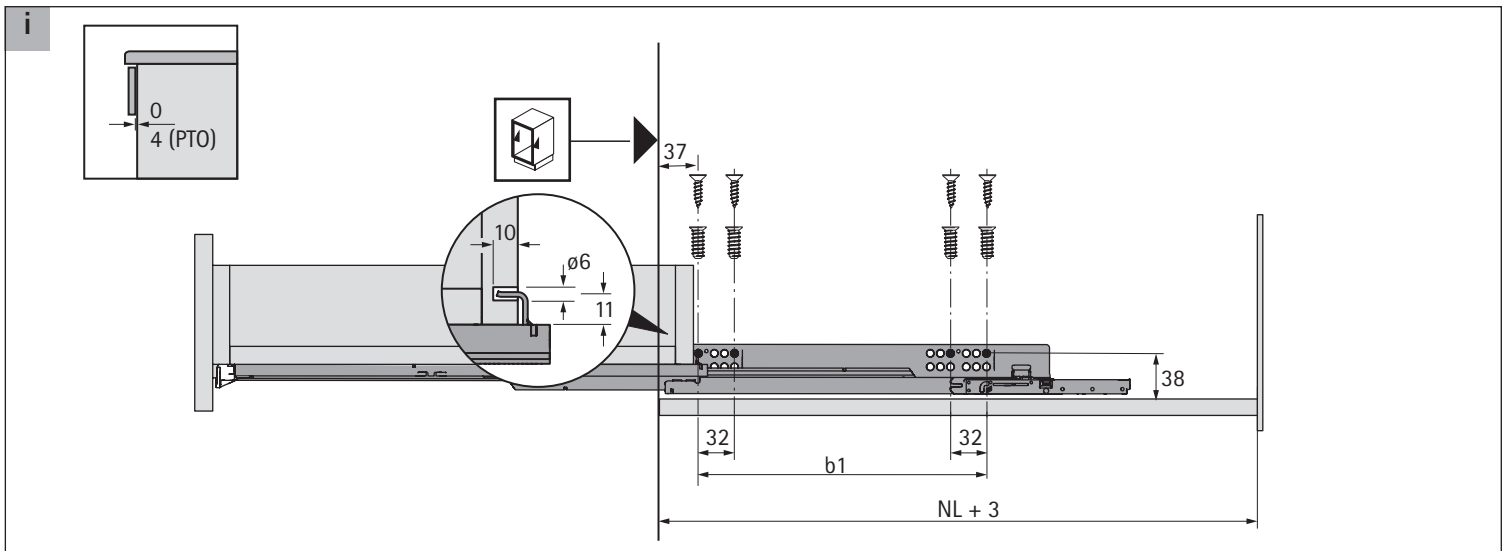

Quadro YOU Silent System / PTO

Slide-on, EB 21 (≤ 16 mm)

Technik für Möbel

NL mm	b1 mm	XS 10 kg	M 30 kg
270	160		
300	160		
350	224		
400	224		
450	256		
500	256		
550	256		
600	256		