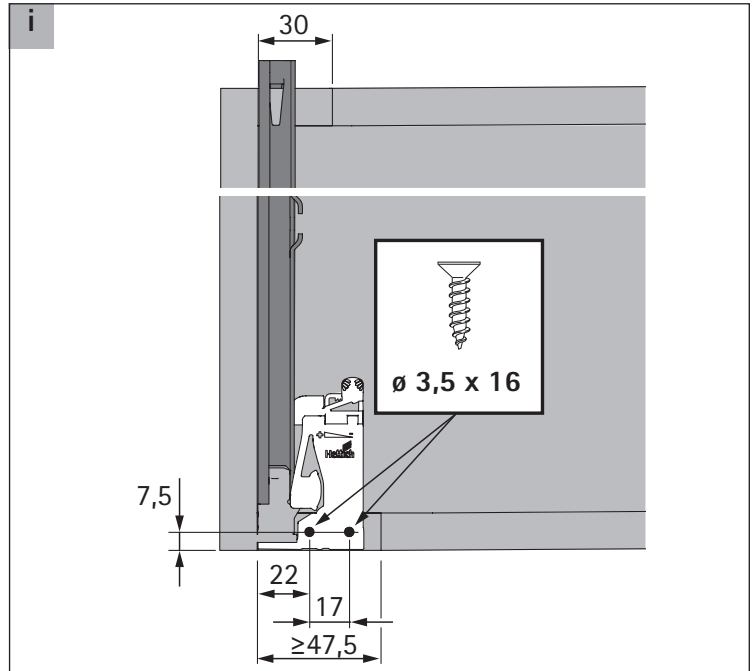

Quadro YOU Silent System / PTO

Slide-on, EB 21 (≤ 16 mm)

Technik für Möbel

NL mm	b1 mm	XS 10 kg	M 30 kg
270	160		
300	160		
350	224		
400	224		
450	256		
500	256		
550	256		
600	256		