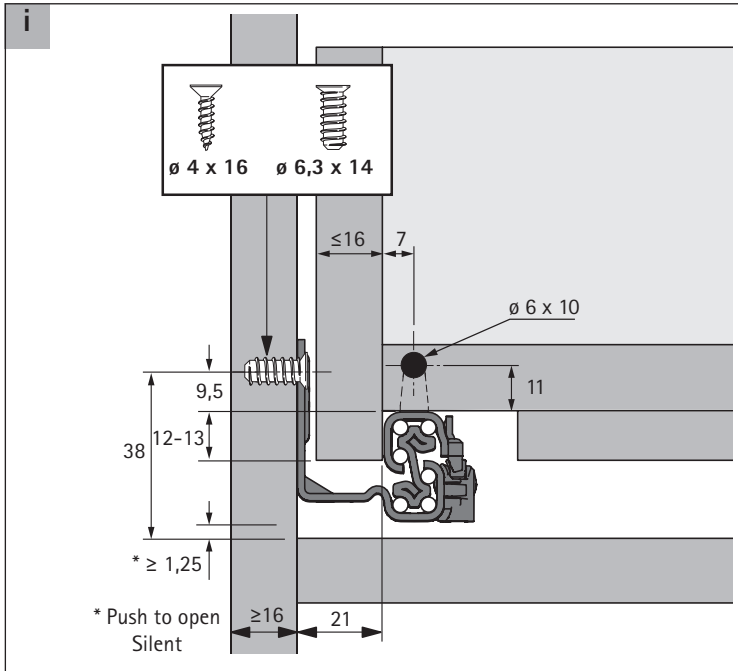

Quadro YOU Silent System / PTO

Slide-on, EB 21 (≤ 16 mm)

Technik für Möbel

NL mm	b1 mm	XS 10 kg	M 30 kg
270	160		
300	160		
350	224		
400	224		
450	256		
500	256		
550	256		
600	256		