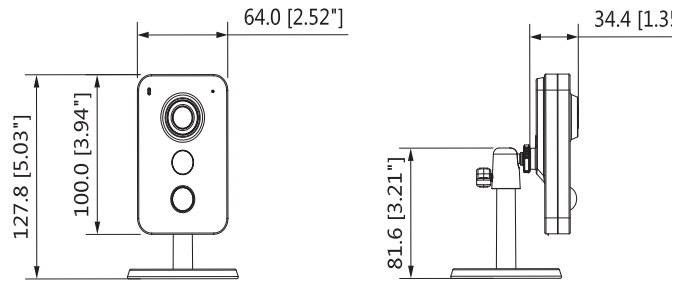

Construction

Casing	Plastic
Dimensions	Φ78.5mm×127.8mm(3.09" x5.03")
Net Weight	0.31Kg (0.68lb)
Gross Weight	0.45Kg (0.99lb)

Dimensions (mm/inch)

Ordering Information

Type	Part Number	Description
3MP Camera	DH-IPC-K35P	3MP K Series Wi-Fi Network Camera, PAL
	DH-IPC-K35N	3MP K Series Wi-Fi Network Camera, NTSC
	IPC-K35P	3MP K Series Wi-Fi Network Camera, PAL
	IPC-K35N	3MP K Series Wi-Fi Network Camera, NTSC