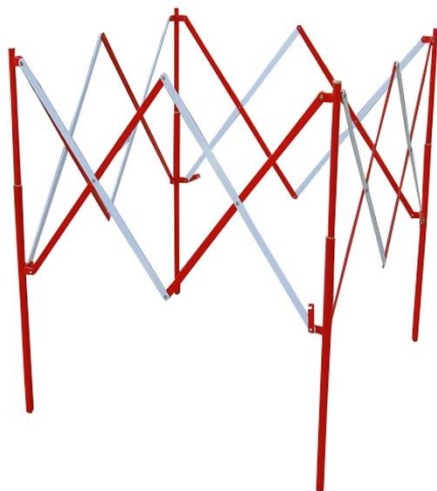

Sign

Storage

Chain

VISO

Date : 19/09/2018

FICHA TECNICA

BAR002RB – BARRERA CUADRADA EXTENSIBLE ACERO

Gama : SIGN

Aduanas : 7326909890

EAN : 3321369938009

REF	Longitud (mm)	Ancho (mm)	Altura (mm)	Peso (kg)
BAR002RB	1300 (200)	1300 (200)	1150 (1000)	11

- **Hecho en** acero
- **Color** : Rojo y blanco

Características :

- Barrera de visión de hasta 1,30 m.
- Tamaño abierto 1300 x 1300 x 1150 mm
- Tamaño plegado: 200 x 200 x 1000 mm.
- Tratamiento anti-UV
- De acero
- Panel opcional ref RSA4PN
- Bolsa de transporte opcional (ref BAR02BAG)